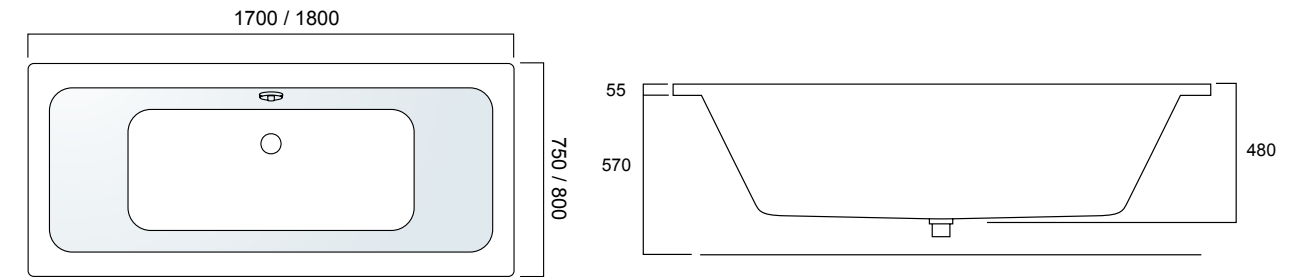

EURO DUO INSET BATH

1800L X 800W X 480H

● BD-10147.WH

EURO DUO

SMOOTH ACCESSORIES