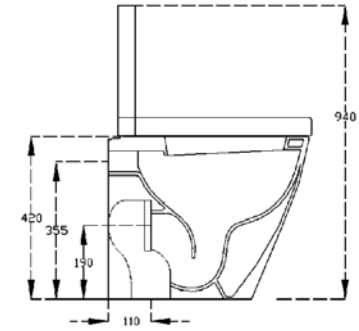

DIAL BTW WC

WELS 4 STAR

REQUIRES INWALL CISTERN

● WHITE: HDL10 / HDLZ

● BLACK: HDL10BLK / HDLZBLK