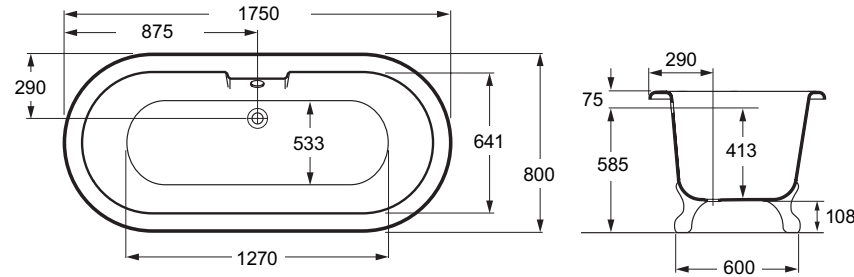

CHESHIRE TRAD BATH
1750L X 800W X 660H / CLAW FEET
● 52023.10

OPTIONAL EXTRAS:
BATH CLICKER WASTE
40MM / NO OVERFLOW
● 79168.02

EXPOSED BATH WASTE KIT K16
● 79132.02

CHESHIRE FEET
● CHROME: 52024.02
● WHITE METAL: 52024.10