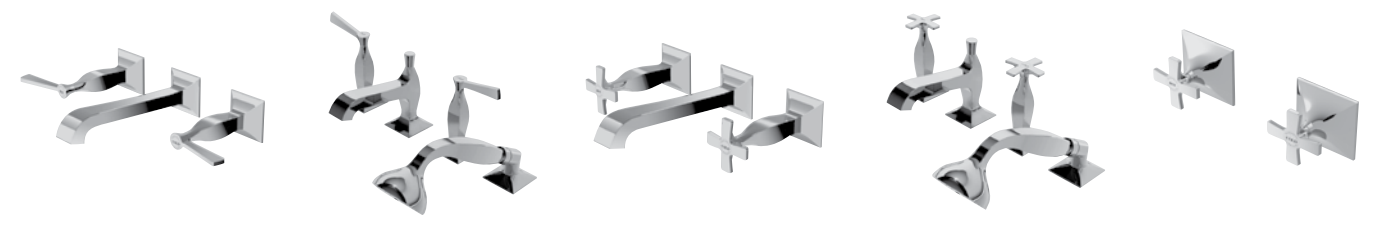

BELLAGIO 3TH LEVER WALL MOUNT BASIN MIXER WELS 5 STAR ● ZW1092	BELLAGIO 4TH LEVER BATH SHOWER MIXER C/W HAND SHOWER ● ZB2441	BELLAGIO 3TH CROSS TOP WALL MOUNT BASIN MIXER WELS 5 STAR ● ZW1075	BELLAGIO 4TH CROSS TOP BATH SHOWER MIXER C/W HAND SHOWER ● ZB1441	BELLAGIO SHOWER MIXER 2TH CROSS HANDLES ● ZW1077