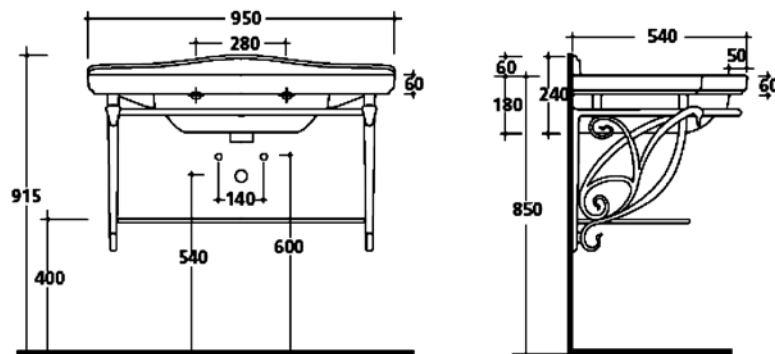

RETRO NOUVEAU 950 WALL BASIN STAND

ALUMINIUM ALLOY WALL-HUNG UNDER-BASIN STAND WITH UNDER FRAME COUNTERTOP AND TOWEL-RACK
● BD-11057.AL