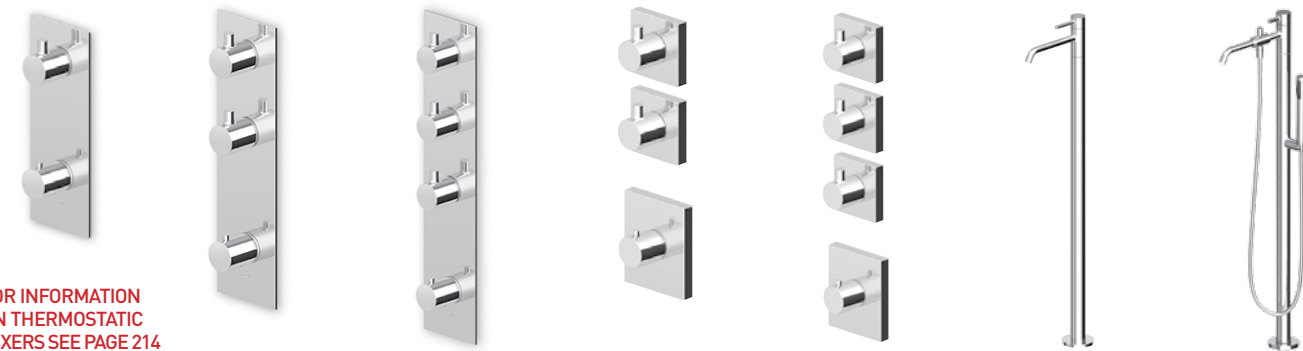

PAN THERMOSTATIC MIXER 1 X STOP SQUARE ● CHROME: ZT2977.CP ● BLACK: ZT2977.MBK ● WHITE: ZT2977.MWH	PAN THERMOSTATIC MIXER 2 X STOP SQUARE ● CHROME: ZT2991.CP ● BLACK: ZT2991.MBK ● WHITE: ZT2991.MWH	PAN THERMOSTATIC MIXER 3 X STOP SQUARE ● CHROME: ZT2998.CP ● BLACK: ZT2998.MBK ● WHITE: ZT2998.MWH	PAN THERMOSTATIC MIXER 2 X STOP TAP ● CHROME: ZW1025.CP ● BLACK: ZW1025.MBK ● WHITE: ZW1025.MWH	PAN THERMOSTATIC MIXER 3 X STOP TAP ● CHROME: ZW1022.CP ● BLACK: ZW1022.MBK ● WHITE: ZW1022.MWH	PAN FLOOR MOUNT BATH MIXER 715MM ● CHROME: ZW1009.CP ● BLACK: ZW1009.MBK ● WHITE: ZW1009.MWH	PAN F/STDNG BATH/SHOWER MIXER C/W HANDSHOWER ● CHROME: ZW1012.CP ● BLACK: ZW1012.MBK ● WHITE: ZW1012.MWH

FOR INFORMATION ON THERMOSTATIC MIXERS SEE PAGE 214

PAN BATH SPOUT 160MM ● CHROME: Z93731.CP ● BLACK: Z93731.MBK ● WHITE: Z93731.MWH	PAN BODY JET 15MM ● CHROME: Z92896.CP ● BLACK: Z92896.MBK ● WHITE: Z92896.MWH	PAN ROBE HOOK ● CHROME: ZAC650.CP ● BLACK: ZAC650.MBK ● WHITE: ZAC650.MWH	PAN TOILET ROLL HOLDER OPEN ● CHROME: ZAC630.CP ● BLACK: ZAC630.MBK ● WHITE: ZAC630.MWH	PAN TOWEL HOLDER 450MM ● CHROME: ZAC621.CP ● BLACK: ZAC621.MBK ● WHITE: ZAC621.MWH