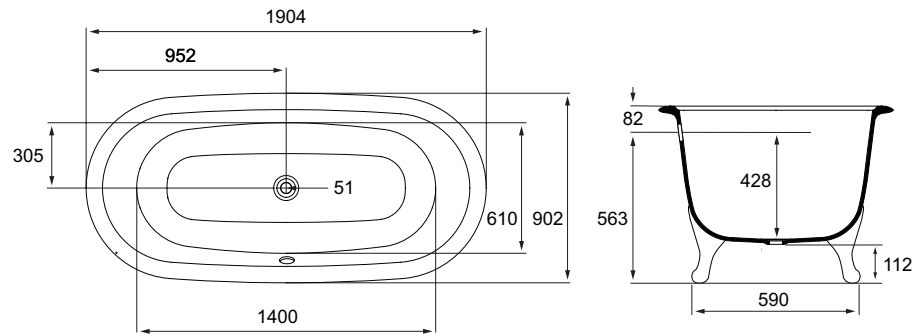

RADFORD FREESTANDING BATH
1904L X 902W X 645H
C/W QC FEET
● 52064.10

OPTIONAL EXTRAS:
BATH CLICKER WASTE
40MM / NO OVERFLOW
● 79168.02

EXPOSED BATH WASTE KIT K16
● 79132.02

RADFORD 51 VESSEL BASIN
510L X 395W X 115H / NTH
● 52065.10