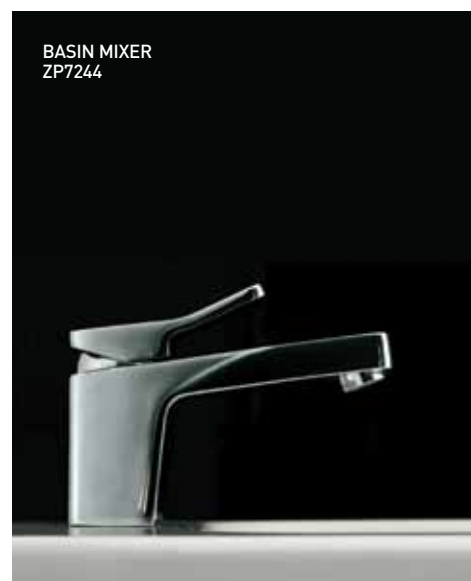

BASIN MIXER
ZW1062

BASIN MIXER
ZP7244

ROBE HOOK
ZAC751

EXTENDED
BASIN MIXER
ZP7232
TOWEL HOLDER
ZAC722

ZUCCHETTI.

View detail and complete range on page 210

Jingle

Harmonious proportions and an utterly contemporary look make JINGLE a sober and elegant product, for a sophisticated public that appreciates quality and practicality yet is in touch with the latest design trends and recognizes beauty at a glance.