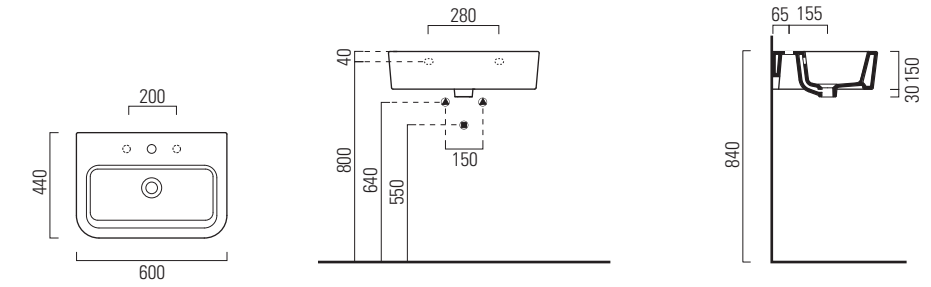

SMOOTH WASH BASIN

600L X 440W X 180H / 1TH

- BD-13162.WH