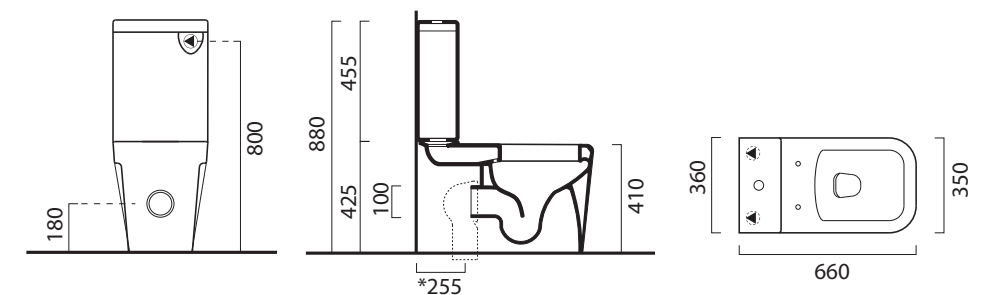

REQUIRES INWALL CISTERN

- BD-13101.WH

SMOOTH SOFT CLOSE

SEAT AND COVER

- BD-13125.WH

SMOOTH BTW CC TOILET SUITE

- BD-13130.WH

SMOOTH WALL MOUNT TUMBLER