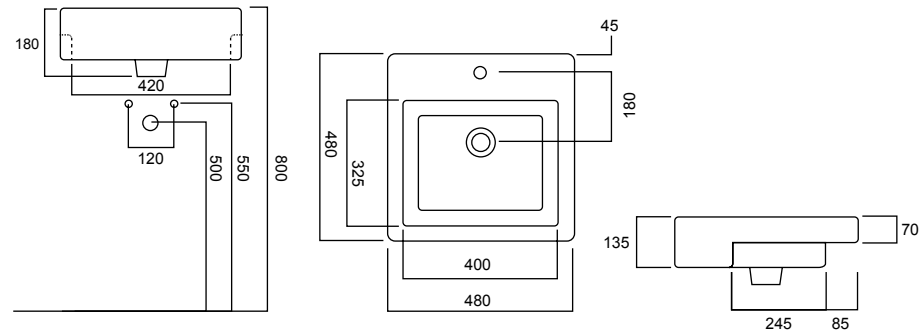

ENVY SEMI RECESSED BASIN
480L X 480W X 180H / 1TH

● 28105.10