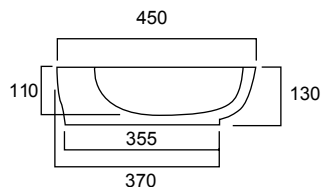

DIAL VESSEL BASIN

450L X 450W X 130H / 1TH

- WHITE: HDL53
- BLACK: HDL53BLK