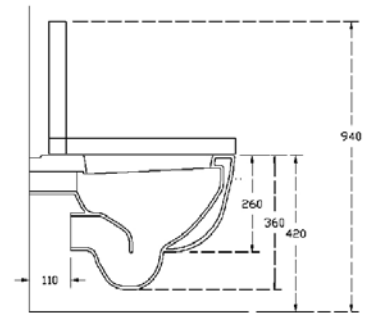

DIAL WALL HUNG WC

WELS 4 STAR

REQUIRES INWALL CISTERN

● WHITE: HDLW10 / HDLZ

● BLACK: HDLW10BLK / HDLZBLK