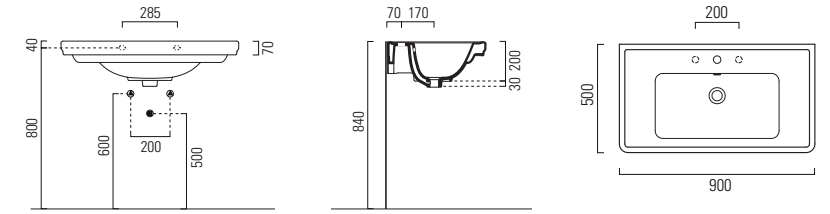

1400L X 546W X 15H

- BD-15001.BK

BLOOMSBURY EBONY WALL VANITY

1 X DRAWER / 1400L X 550W X 270H

- BD-15005.EB

BLOOMSBURY TIFFANY WALL BASIN

900L X 500W X 230H

- 1TH: BD-15033.WH
- 3TH: BD-15037.WH