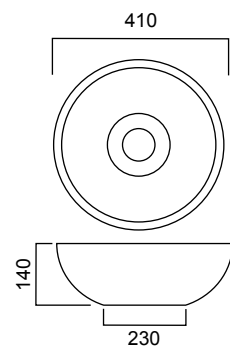

KATHMANDU C/TOP WASH BASIN

Ø410 X 140H / NTH / GREEN

● BD-10065.GR

JAKARTA C/TOP WASH BASIN

Ø410 X 150H / NTH / BROWN

● BD-10057.BR