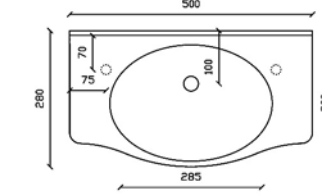

RETRO NOUVEAU WASH BASIN

1. 500L X 280W X 195H / LH/RH TAP HOLE
   ● BD-11001.WH