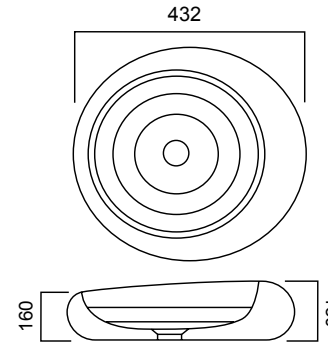

SANTIAGO ROUND COUNTERTOP BASIN

432L X 381W X 160H / NTH

- BLACK: BD-10021.BK
- CLASSIC TRAVERTINE: BD-10021.TR
- DARK GREY BLACK: BD-10021.GY

LA CIEBA WASH C/TOP BASIN

Ø432 X 160H / NTH

- BEIGE CREAM: BD-10035.BG
- BATI BLACK BASALT: BD-10035.BK
- DARK GREY BLACK: BD-10035.GY