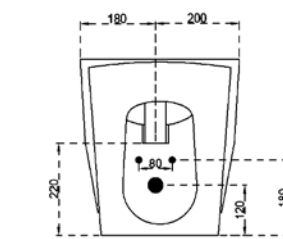

● WHITE: HDL10 / HDLZ

● BLACK: HDL10BLK / HDLZBLK

DIAL BTW BIDET

1TH

● WHITE: HDL14

● BLACK: HDL14BLK

DIAL WALL HUNG WC

WELS 4 STAR