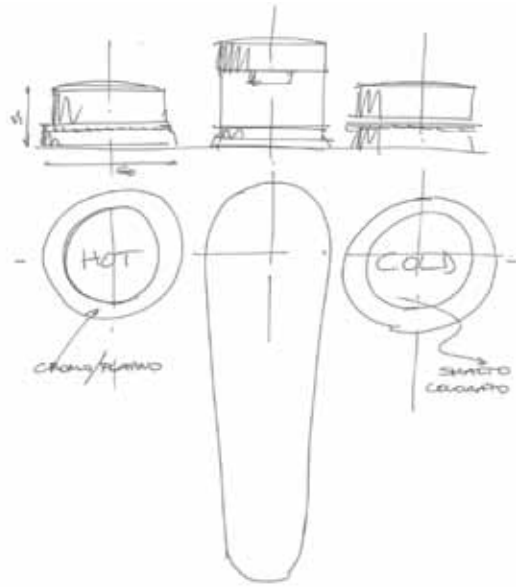

ZUCCHETTI.

View detail and complete range on page 206-207