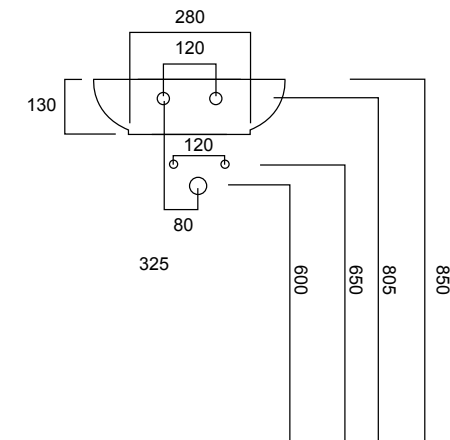

DIAL WALL BASIN

450L X 460W X 130H / 1TH

- WHITE: HDL50
- BLACK: HDL50BLK