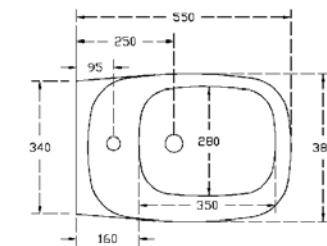

REQUIRES INWALL CISTERN

● WHITE: HDLW10 / HDLZ

● BLACK: HDLW10BLK / HDLZBLK

DIAL WALL HUNG BIDET

1TH

● WHITE: HDLW14

● BLACK: HDLW14BLK

DIAL INSET BASIN