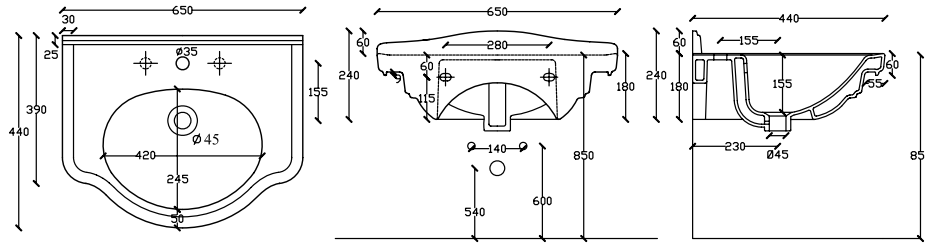

RETRO NOUVEAU 550 WASH BASIN

1. 550L X 440W X 240H
   ● 1TH: BD-11177.WH
   ● 3TH: BD-11179.WH

RETRO NOUVEAU FULL PEDESTAL FOR ALL BASINS
● BD-11085.WH

RETRO NOUVEAU 650 WASH BASIN

1. 650L X 440W X 240H
   ● 1TH: BD-11005.WH
   ● 3TH: BD-11009.WH

RETRO NOUVEAU 750 WASH BASIN

1. 750L X 540W X 240H
   ● 1TH: BD-11025.WH
   ● 3TH: BD-11029.WH

RETRO NOUVEAU 950 WASH BASIN

1. 950L X 540W X 240H
   ● 1TH: BD-11045.WH
   ● 3TH: BD-11049.WH

RETRO NOUVEAU 1100 WASH BASIN

1. 1100L X 540W X 240H
   ● 1TH: BD-11065.WH
   ● 3TH: BD-11069.WH

RETRO NOUVEAU BLACK WALL VANITY

1. 2 PULL OUT DRAWERS
   ● 550L X 480W X 525H / DARK OAK FINISH: BD-11193.DO
   ● 750L X 480W X 525H / DARK OAK FINISH: BD-11189.DO
   ● 1100L X 480W X 550H / DARK OAK FINISH: BD-11185.DO

RETRO NOUVEAU WASH BASIN

1. 500L X 280W X 195H / LH/RH TAP HOLE
   ● BD-11001.WH

RETRO NOUVEAU BTW PAN

1. REQUIRES SEAT
   ● BD-11093.WH

RETRO NOUVEAU BTW BIDET

1. BD-11121.WH

RETRO NOUVEAU WALL HUNG PAN

1. REQUIRES SEAT / REQUIRES INWALL CISTERN
   ● BD-11089.WH

RETRO NOUVEAU WALL HUNG BIDET

1. BD-11117.WH

RETRO NOUVEAU BTW CC TOILET SUITE

1. WELS 4 STAR
   ● DARK OAK SEAT: BD-11114.DO
   ● WHITE SEAT: BD-11114.WH
   NOTE: ABOVE CODES INCLUDE A STANDARD SEAT, NOT SOFT CLOSE SEAT

1. **RETRO NOUVEAU SEAT COVER**
   ● DARK OAK: BD-11113.DO
   ● WHITE: BD-11109.WH

1. **RETRO NOUVEAU HINGES FOR SEAT AND COVER**
   ● GOLD: BD-11237.GD
   ● BRONZE: BD-11237.BZ

1. **RETRO NOUVEAU SOFT CLOSE SEAT COVER**
   ● DARK OAK: BD-11245.DO
   ● WHITE: BD-11245.WH

1. **RETRO NOUVEAU HINGES FOR SOFT CLOSE SEAT AND COVER**
   ● GOLD: BD-11253.GD
   ● BRONZE: BD-11253.BZ