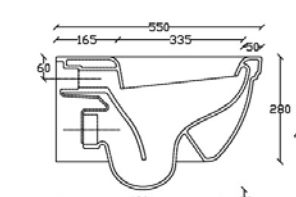

RETRO NOUVEAU WASH BASIN

- 500L X 280W X 195H / LH/RH TAP HOLE
● BD-11001.WH

RETRO NOUVEAU BTW PAN

- REQUIRES SEAT
● BD-11093.WH

RETRO NOUVEAU BTW BIDET

- BD-11121.WH

RETRO NOUVEAU WALL HUNG PAN

- REQUIRES SEAT / REQUIRES INWALL CISTERN
● BD-11089.WH