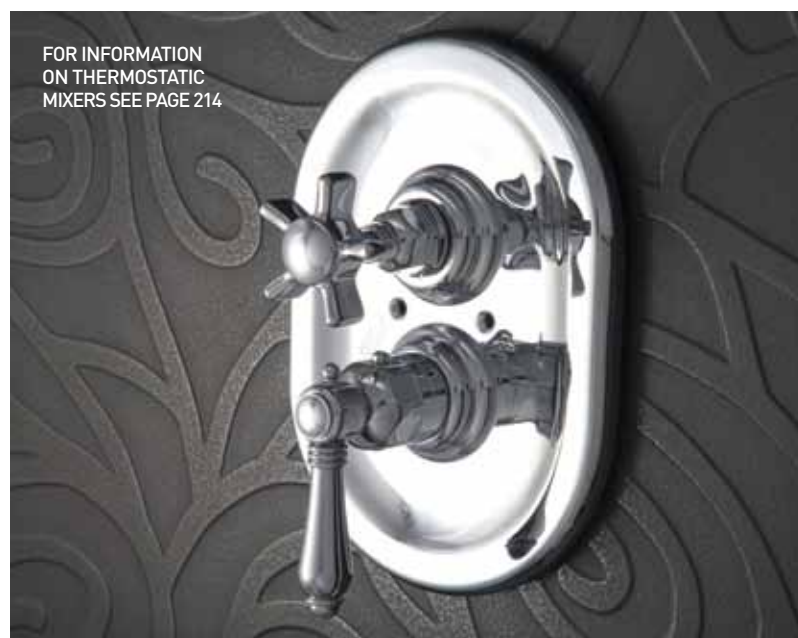

- CHROME: BD-15677.CP
- GOLD: BD-15677.GD
- BRUSHED NICKEL: BD-15677.BN
- BRONZE: BD-15677.BZ
- COPPER: BD-15677.CR
- POLISHED NICKEL: BD-15677.PN

BLOOMSBURY ELLINGTON ROUND SHOWER HEAD

WITH ANTICALK SINGLE JET WITH 1/2" JOINTED CONNECTION DIA. 230 MM

- CHROME: BD-15701.CP
- GOLD: BD-15701.GD
- BRUSHED NICKEL: BD-15701.BN
- BRONZE: BD-15701.BZ
- COPPER: BD-15701.CR
- POLISHED NICKEL: BD-15701.PN

BLOOMSBURY ROUND STRAIGHT WALL SHOWER ARM

300 MM

- CHROME: BD-15713.CP
- GOLD: BD-15713.GD
- BRUSHED NICKEL: BD-15713.BN
- BRONZE: BD-15713.BZ
- COPPER: BD-15713.CR
- POLISHED NICKEL: BD-15713.PN

BLOOMSBURY ROUND CURVE WALL SHOWER ARM

300 MM

- CHROME: BD-15689.CP
- GOLD: BD-15689.GD
- BRUSHED NICKEL: BD-15689.BN
- BRONZE: BD-15689.BZ
- COPPER: BD-15689.CR
- POLISHED NICKEL: BD-15689.PN

BLOOMSBURY ROUND CEILING SHOWER ARM

- CHROME: BD-15725.CP
- GOLD: BD-15725.GD
- BRUSHED NICKEL: BD-15725.BN
- BRONZE: BD-15725.BZ
- COPPER: BD-15725.CR
- POLISHED NICKEL: BD-15725.PN

BLOOMSBURY ROUND CEILING SHOWER ARM

- CHROME: BD-15737.CP
- GOLD: BD-15737.GD
- BRUSHED NICKEL: BD-15737.BN
- BRONZE: BD-15737.BZ
- COPPER: BD-15737.CR
- POLISHED NICKEL: BD-15737.PN

BLOOMSBURY ROUND CEILING SHOWER ARM

- CHROME: BD-15749.CP
- GOLD: BD-15749.GD
- BRUSHED NICKEL: BD-15749.BN
- BRONZE: BD-15749.BZ
- COPPER: BD-15749.CR
- POLISHED NICKEL: BD-15749.PN