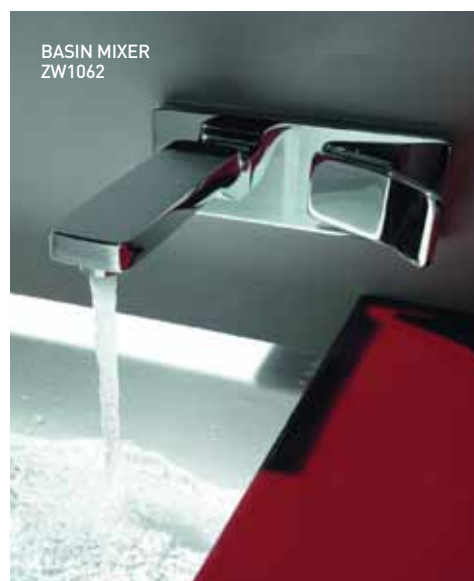

BASIN MIXER
ZW1062

BASIN MIXER
ZP7244

ROBE HOOK
ZAC751

EXTENDED
BASIN MIXER
ZP7232
TOWEL HOLDER
ZAC722

ZUCCHETTI.

View detail and complete range on page 210

Jingle

Harmonious proportions and an utterly contemporary look make JINGLE a sober and elegant product, for a sophisticated public that appreciates quality and practicality yet is in touch with the latest design trends and recognizes beauty at a glance.