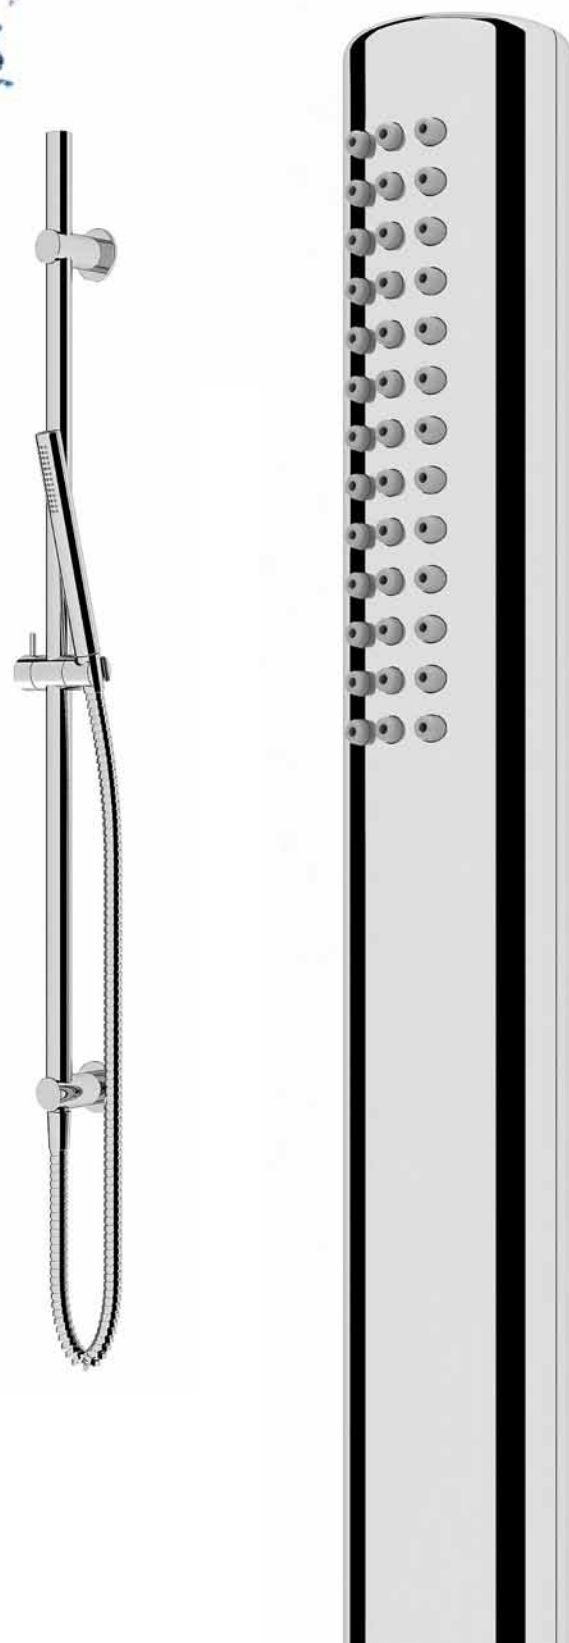

AQUABELLA®

Vibrant

SQUARE SHOWERHEAD
40251.02

ROUND SHOWERHEAD
40253.02

VIEW DETAIL AND COMPLETE RANGE ON PAGE 205

Inline

SLIDE SHOWER
40277.02

Ovale