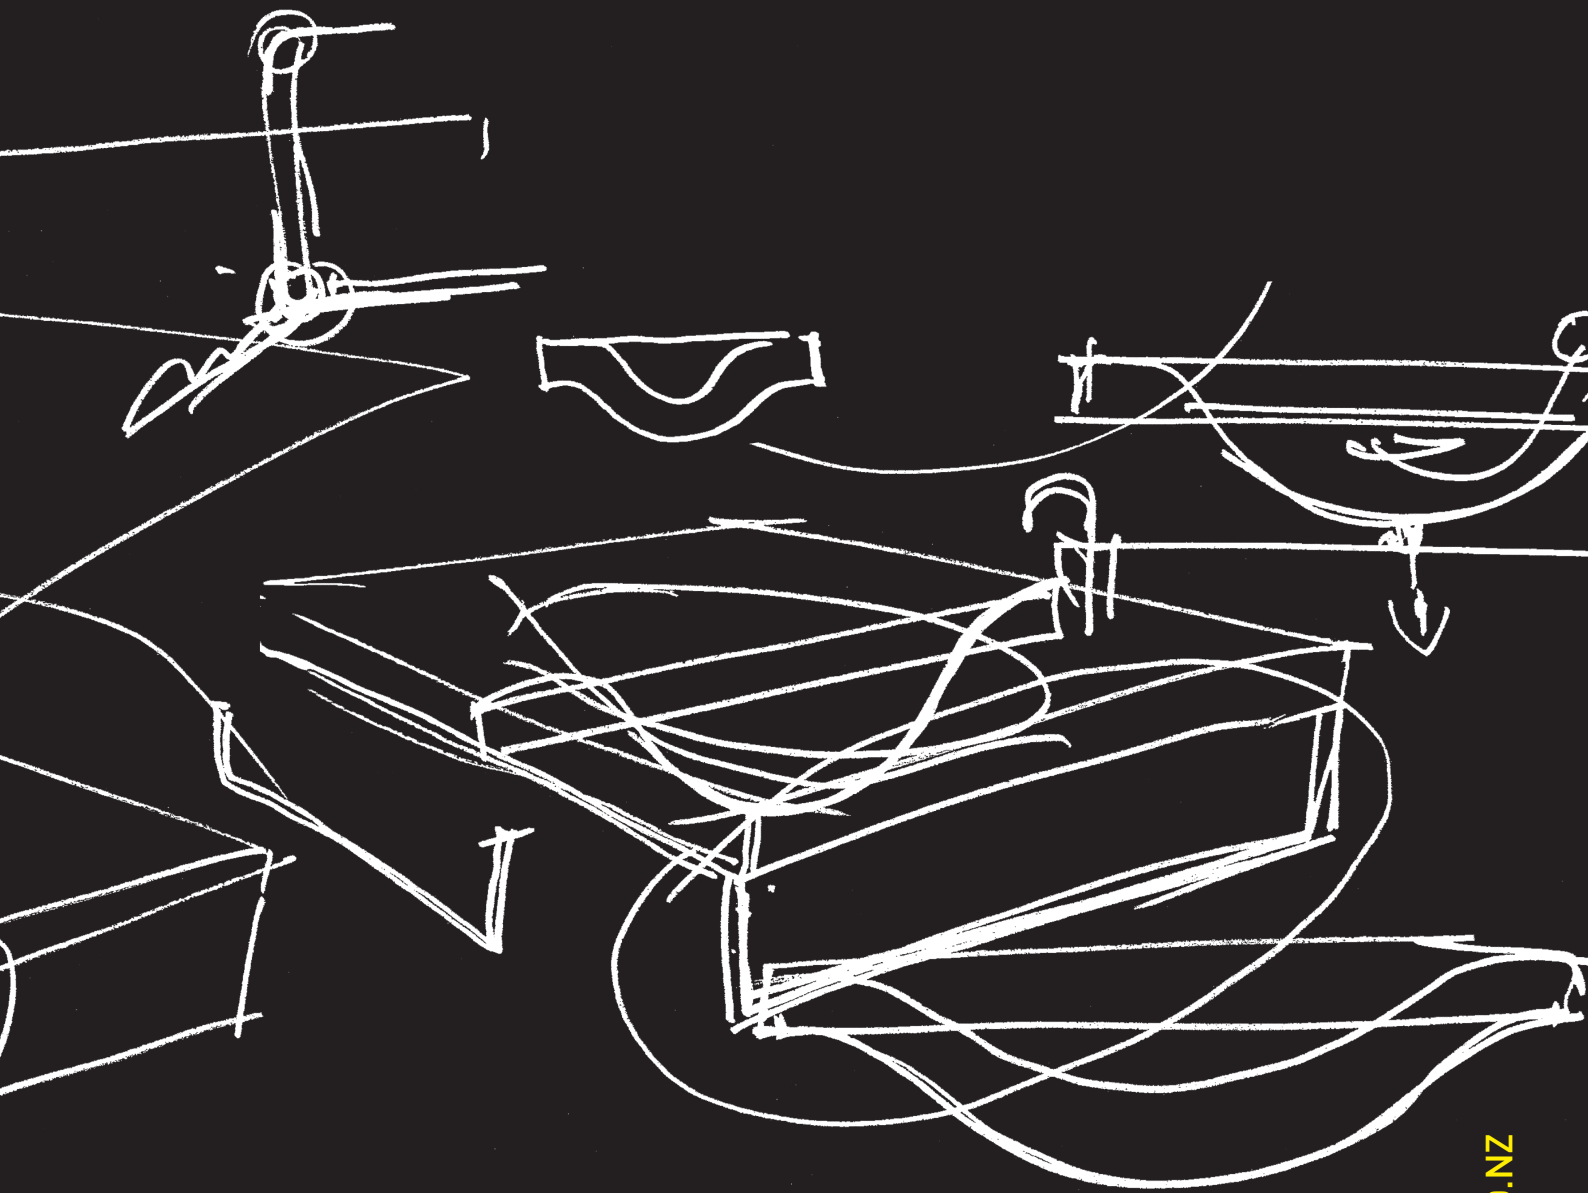

Design Edition

BATHROOM IDEAS

VOLUME 2 / 2014

ROBERTSON.CO.NZ

Design Edition

BATHROOM IDEAS

Established in 1987 and proudly New Zealand owned and family operated, Robertson import Europe's most innovative bathroom products.