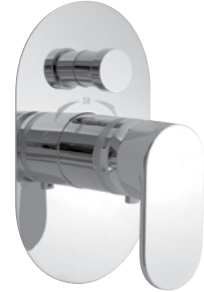

LIFE AXIO-THERM SHOWER MIXER WITH DIVERTER
● VLIF-147T