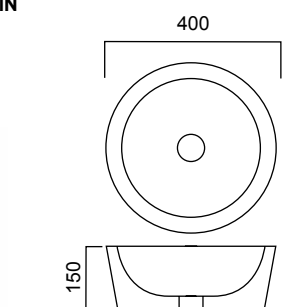

ANGKOR C/TOP WASH BASIN

Ø410 X 140H / NTH

● BD-10073.BR

HANOI C/TOP WASH BASIN

Ø410 X 150H / NTH

● BD-10077.BR

OSAKA C/TOP WASH BASIN

Ø410 X 150H / NTH / DARK GREY

● BD-10061.GY

RANGOON C/TOP WASH BASIN

Ø400 X 150H / NTH / DARK GREY

● BD-10069.GY

KATHMANDU C/TOP WASH BASIN

Ø410 X 140H / NTH / GREEN

● BD-10065.GR

JAKARTA C/TOP WASH BASIN

Ø410 X 150H / NTH / BROWN

● BD-10057.BR

PLYMOUTH COUNTERTOP WASH BASIN

610L X 305W X 102H / NTH

● BD-10053.BZ

LISKEARD COUNTERTOP WASH BASIN

540L X 310W X 170H / NTH

● BD-10049.BZ

TRURO COUNTERTOP WASH BASIN

Ø405 X 145H / NTH

● BD-10041.CR

POLPERRO INSET WASH BASIN

465L X 395W X 175H / NTH

● BD-10045.CR

SANTIAGO ROUND COUNTERTOP BASIN

432L X 381W X 160H / NTH

- BLACK: BD-10021.BK
- CLASSIC TRAVERTINE: BD-10021.TR
- DARK GREY BLACK: BD-10021.GY

LA CIEBA WASH C/TOP BASIN

Ø432 X 160H / NTH

- BEIGE CREAM: BD-10035.BG
- BATI BLACK BASALT: BD-10035.BK
- DARK GREY BLACK: BD-10035.GY

SAN JOSE ROUND COUNTERTOP BASIN

Ø400 X 150H / NTH

● BEIGE: BD-10033.BG

GUATEMALA FLOOR STANDING ROUND WASH BASIN

Ø400 X 900H / NTH

- BEIGE: BD-10017.BG
- BATI BLACK BASALT: BD-10017.BK

ALWAYS OPEN WASTE

1 1/4" 100MM LENGTH COPPER

- CHROME: BD-10205.CP
- BRONZE: BD-10205.BZ
- BRUSHED NICKEL: BD-10205.BN
- GOLD: BD-10205.GD
- COPPER: BD-10205.CR

LOVE DÉCOR A FREESTANDING WASH BASIN

Ø480 X 830H / WITHOUT OVERFLOW / NTH

NOTE: TILES NOT INCLUDED

● BD-10089.WH

LOVE DÉCOR B FREESTANDING WASH BASIN

Ø480 X 830H / WITHOUT OVERFLOW / NTH

NOTE: TILES NOT INCLUDED

● BD-10093.WH

RIO ROUND FLOOR STANDING BASIN

Ø457 X 830H / NTH

- CLASSIC TRAVERTINE: BD-10001.TR
- WALNUT: BD-10001.WN
- NORDIC GREY: BD-10001.GY
- TAURUS BLACK: BD-10001.BK

LOVE FREESTANDING WASH BASIN

Ø480 X 830H / WITHOUT OVERFLOW / NTH

● BD-10085.WH