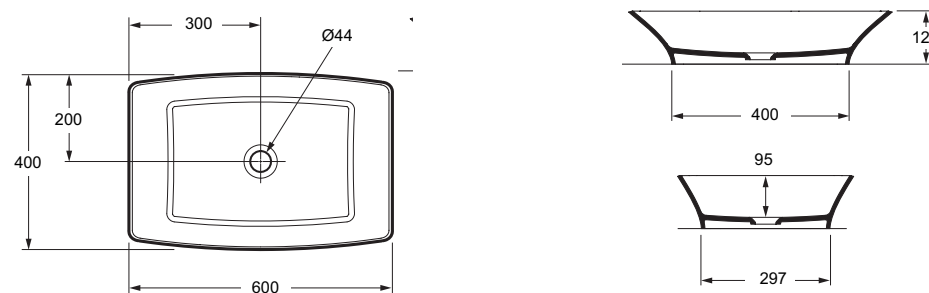

RAVELLO 60 VESSEL BASIN
600L X 400W X 120H / NTH

● 52092.10