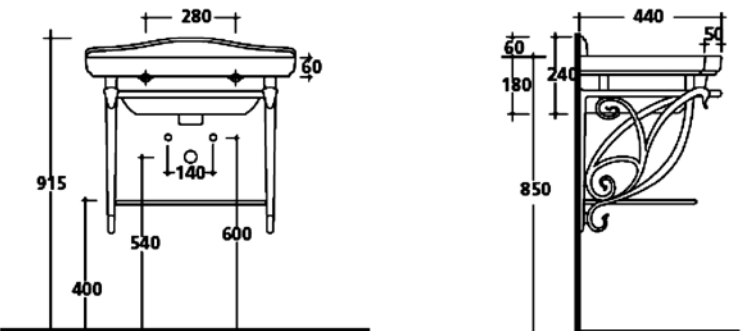

RETRO NOUVEAU 650 WALL BASIN STAND

ALUMINIUM ALLOY WALL-HUNG UNDER-BASIN STAND WITH UNDER FRAME COUNTERTOP AND TOWEL-RACK
● BD-11017.AL