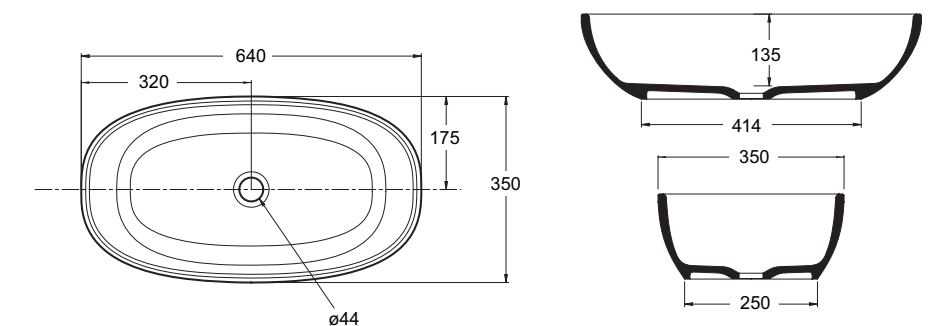

BARCELONA 64 VESSEL BASIN

640L X 350W X 158H / NTH

● 52083.10