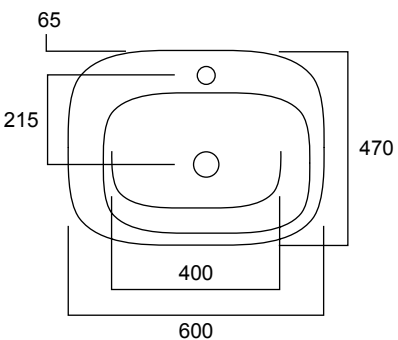

DIAL INSET BASIN

600L X 420W X 130H / 1TH

- HDL58