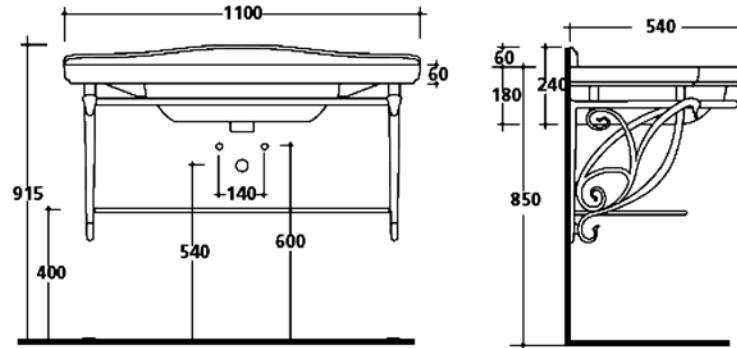

RETRO NOUVEAU 1100 WALL BASIN STAND

ALUMINIUM ALLOY WALL-HUNG UNDER-BASIN STAND WITH UNDER FRAME COUNTERTOP AND TOWEL-RACK
● BD-11077.AL

RETRO NOUVEAU 950 FLOOR BASIN STAND

ALUMINIUM ALLOY UNDER-BASIN STRUCTURE WITH UNDER FRAME COUNTERTOP AND TOWEL-RACK
● BD-11053.AL