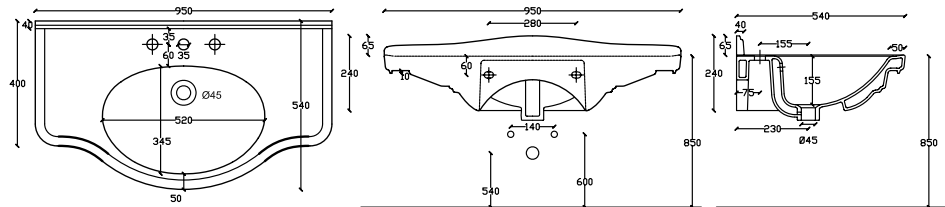

RETRO NOUVEAU 950 WASH BASIN

1. 950L X 540W X 240H
   ● 1TH: BD-11045.WH
   ● 3TH: BD-11049.WH