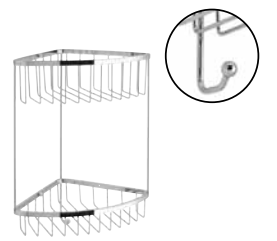

ELEMENTS LARGE DOUBLE TRIANGULAR CORNER BASKET WITH INTEGRAL HOOK
● VBAS-2004