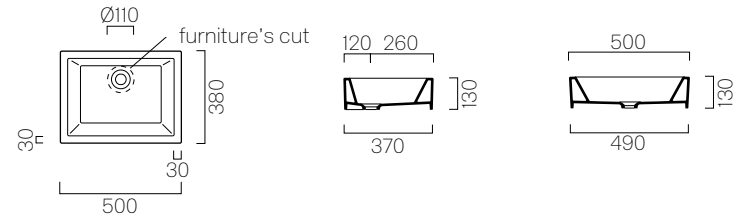

SMOOTH WALL BASIN

500L X 470W X 160H

- NTH: BD-13145.WH
- 1TH: BD-13146.WH

OPTIONAL EXTRA:
SMOOTH 500
TOWEL HOLDER

- BD-13153.CP

SMOOTH WALL BASIN

600L X 470W X 160H

- NTH: BD-13141.WH
- 1TH: BD-13142.WH