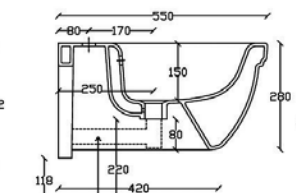

RETRO NOUVEAU WALL HUNG BIDET

1. BD-11117.WH