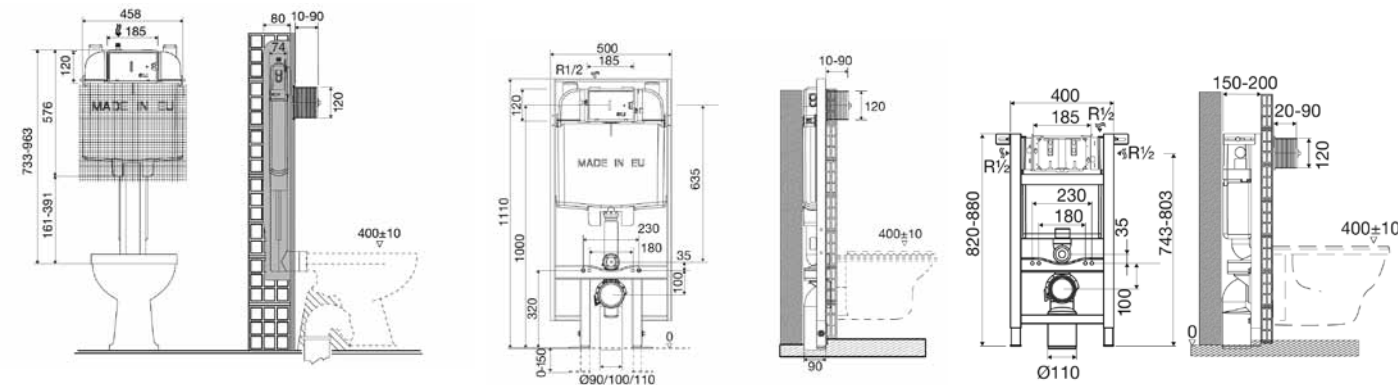

EXPERT CABINET SYSTEM FULL FRAME
WELS 4 STAR
● OL721703

Bottle Traps / Wastes

BAGNODESIGN
LONDON

PUSH TYPE WASH BASIN WASTE 1 1/4"
OVERFLOW
60MM LENGTH

- CHROME: BD-10241.CP
- BRONZE: BD-10241.BZ
- BRUSHED NICKEL: BD-10241.BN
- GOLD: BD-10241.GD
- COPPER: BD-10241.CR

PUSH TYPE WASH BASIN WASTE 1 1/4"
NON-OVERFLOW
60MM LENGTH

- CHROME: BD-10261.CP
- BRONZE: BD-10261.BZ
- BRUSHED NICKEL: BD-10261.BN
- GOLD: BD-10261.GD
- COPPER: BD-10261.CR

PUSH TYPE WASH BASIN WASTE 1 1/4"
OVERFLOW/NON-OVERFLOW
100MM LENGTH

- CHROME: BD-10281.CP
- BRONZE: BD-10281.BZ
- BRUSHED NICKEL: BD-10281.BN
- GOLD: BD-10281.GD
- COPPER: BD-10281.CR

PUSH TYPE WASH BASIN WASTE 1 1/4"
OVERFLOW CERAMIC TOP
60MM LENGTH

- BD-10301.WH

BRASS BOTTLE TRAP 1 1/4" X 1 1/4"
290MM PIPE

- BRONZE: BD-10333.BZ
- BRUSHED NICKEL: BD-10333.BN
- GOLD: BD-10333.GD
- COPPER: BD-10333.CR