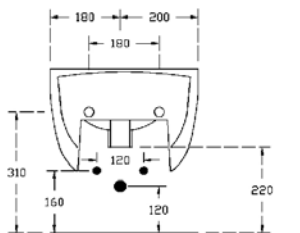

REQUIRES INWALL CISTERN

● WHITE: HDLW10 / HDLZ

● BLACK: HDLW10BLK / HDLZBLK

DIAL WALL HUNG BIDET

1TH

● WHITE: HDLW14

● BLACK: HDLW14BLK

DIAL INSET BASIN