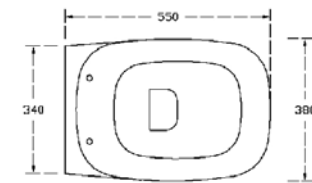

DIAL WALL HUNG WC

WELS 4 STAR

REQUIRES INWALL CISTERN

● WHITE: HDLW10 / HDLZ

● BLACK: HDLW10BLK / HDLZBLK