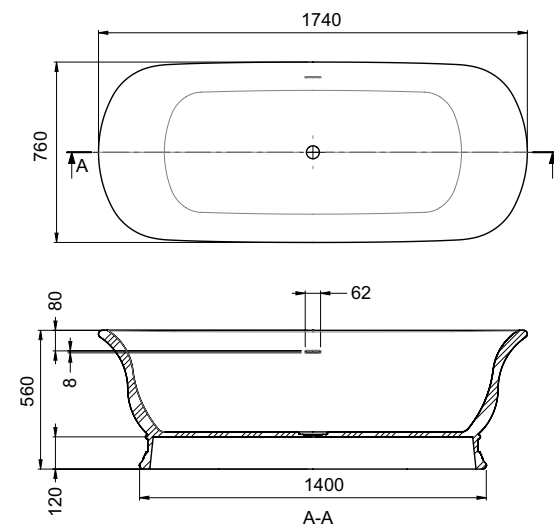

MARLOW OVAL CLASSIC BATH

1. 1740L X 760W X 560H
   ● XN10000410

ASTORIA DECO

ASTORIA DECO