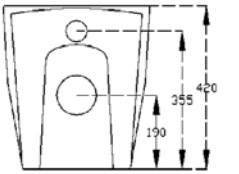

DIAL BTW WC

WELS 4 STAR

REQUIRES INWALL CISTERN

● WHITE: HDL10 / HDLZ

● BLACK: HDL10BLK / HDLZBLK