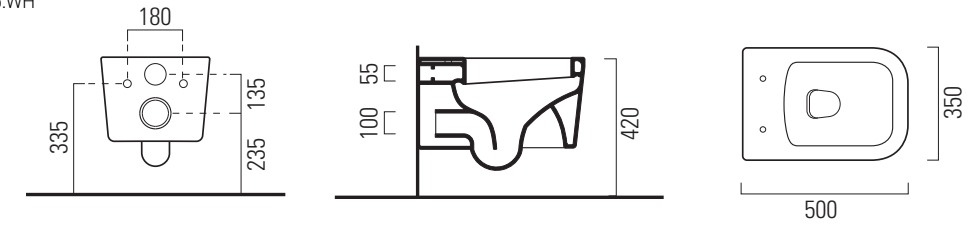

SMOOTH SOFT CLOSE

SEAT AND COVER

- BD-13125.WH