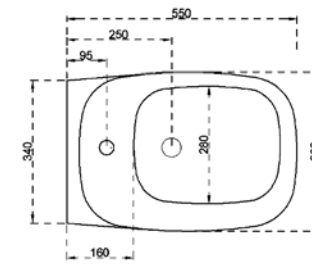

● WHITE: HDL10 / HDLZ

● BLACK: HDL10BLK / HDLZBLK

DIAL BTW BIDET

1TH

● WHITE: HDL14

● BLACK: HDL14BLK

DIAL WALL HUNG WC

WELS 4 STAR