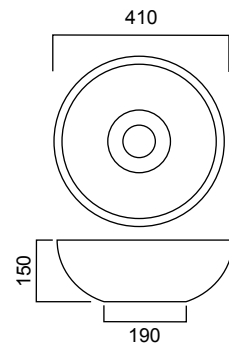

ANGKOR C/TOP WASH BASIN

Ø410 X 140H / NTH

● BD-10073.BR

HANOI C/TOP WASH BASIN

Ø410 X 150H / NTH

● BD-10077.BR

OSAKA C/TOP WASH BASIN

Ø410 X 150H / NTH / DARK GREY

● BD-10061.GY

RANGOON C/TOP WASH BASIN

Ø400 X 150H / NTH / DARK GREY

● BD-10069.GY

KATHMANDU C/TOP WASH BASIN

Ø410 X 140H / NTH / GREEN

● BD-10065.GR

JAKARTA C/TOP WASH BASIN

Ø410 X 150H / NTH / BROWN

● BD-10057.BR

PLYMOUTH COUNTERTOP WASH BASIN

610L X 305W X 102H / NTH

● BD-10053.BZ

LISKEARD COUNTERTOP WASH BASIN

540L X 310W X 170H / NTH

● BD-10049.BZ

TRURO COUNTERTOP WASH BASIN

Ø405 X 145H / NTH

● BD-10041.CR

POLPERRO INSET WASH BASIN

465L X 395W X 175H / NTH

● BD-10045.CR

SANTIAGO ROUND COUNTERTOP BASIN

432L X 381W X 160H / NTH

- BLACK: BD-10021.BK
- CLASSIC TRAVERTINE: BD-10021.TR
- DARK GREY BLACK: BD-10021.GY

LA CIEBA WASH C/TOP BASIN

Ø432 X 160H / NTH

- BEIGE CREAM: BD-10035.BG
- BATI BLACK BASALT: BD-10035.BK
- DARK GREY BLACK: BD-10035.GY

SAN JOSE ROUND COUNTERTOP BASIN

Ø400 X 150H / NTH

● BEIGE: BD-10033.BG

GUATEMALA FLOOR STANDING ROUND WASH BASIN

Ø400 X 900H / NTH

- BEIGE: BD-10017.BG
- BATI BLACK BASALT: BD-10017.BK

ALWAYS OPEN WASTE

1 1/4" 100MM LENGTH COPPER

- CHROME: BD-10205.CP
- BRONZE: BD-10205.BZ
- BRUSHED NICKEL: BD-10205.BN
- GOLD: BD-10205.GD
- COPPER: BD-10205.CR

LOVE DÉCOR A FREESTANDING WASH BASIN

Ø480 X 830H / WITHOUT OVERFLOW / NTH

NOTE: TILES NOT INCLUDED

● BD-10089.WH

LOVE DÉCOR B FREESTANDING WASH BASIN

Ø480 X 830H / WITHOUT OVERFLOW / NTH

NOTE: TILES NOT INCLUDED

● BD-10093.WH

RIO ROUND FLOOR STANDING BASIN

Ø457 X 830H / NTH

- CLASSIC TRAVERTINE: BD-10001.TR
- WALNUT: BD-10001.WN
- NORDIC GREY: BD-10001.GY
- TAURUS BLACK: BD-10001.BK

LOVE FREESTANDING WASH BASIN

Ø480 X 830H / WITHOUT OVERFLOW / NTH

● BD-10085.WH