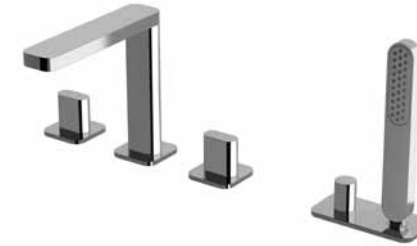

URBAN 3 HOLE WALL MOUNT BASIN MIXER
WELS 3 STAR
● CHROME: BD-14025.CP
● BRUSHED NICKEL: BD-14025.BN

URBAN BIDET MIXER
C/W POP-UP WASTE
WELS 4 STAR
● CHROME: BD-14041.CP
● BRUSHED NICKEL: BD-14041.BN

URBAN 5 HOLE DECK MOUNTED BATH MIXER
C/W PULL-OUT HAND SHOWER
● CHROME: BD-14049.CP
● BRUSHED NICKEL: BD-14049.BN