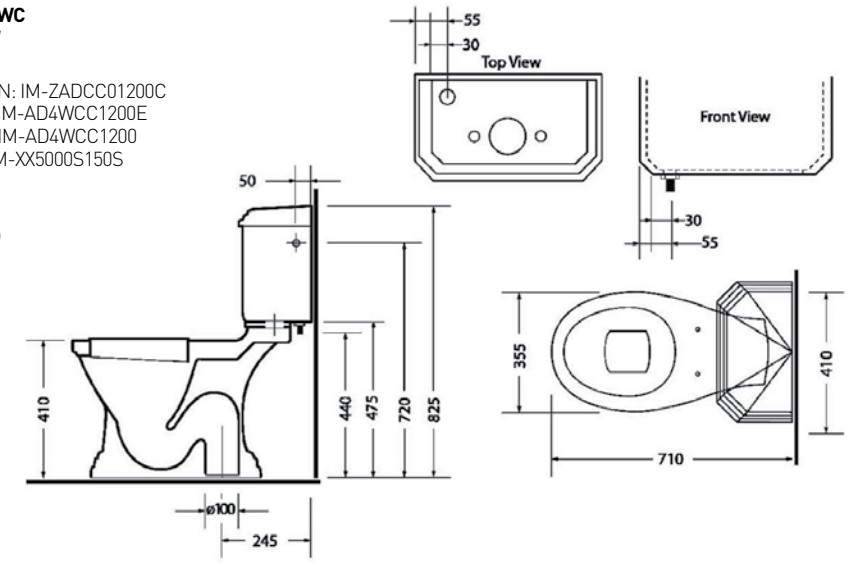

**ASTORIA DECO BLACK
CLOSE COUPLED WC**
NOTE: SIDE FLUSH
WELS 3 STAR

1. BLACK CISTERN: IM-ZADCC01200C
   ● BLACK S PAN: IM-AD4WCC1200E
   ● BLACK P PAN: IM-AD4WCC1200
   ● BLACK SEAT: IM-XX5000S150S