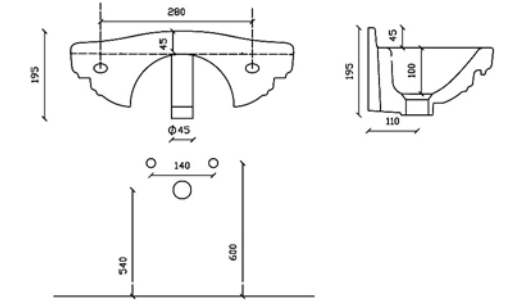

RETRO NOUVEAU WASH BASIN

1. 500L X 280W X 195H / LH/RH TAP HOLE
   ● BD-11001.WH