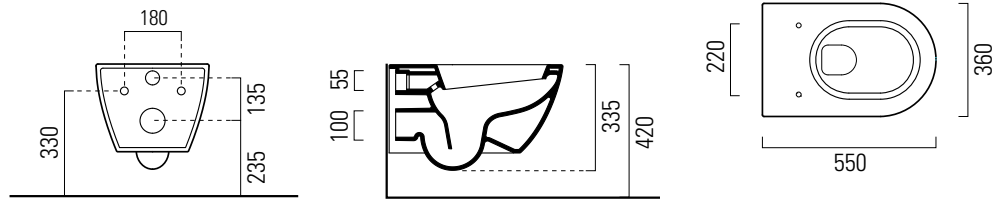

URBAN 550 WALL MOUNTED WC
REQUIRES SEAT / REQUIRES INWALL CISTERN
● BD-14105.WH

URBAN 500 WALL MOUNTED WC
REQUIRES SEAT / REQUIRES INWALL CISTERN
● BD-14101.WH

URBAN WALL MOUNTED BIDET
1TH
● BD-14109.WH