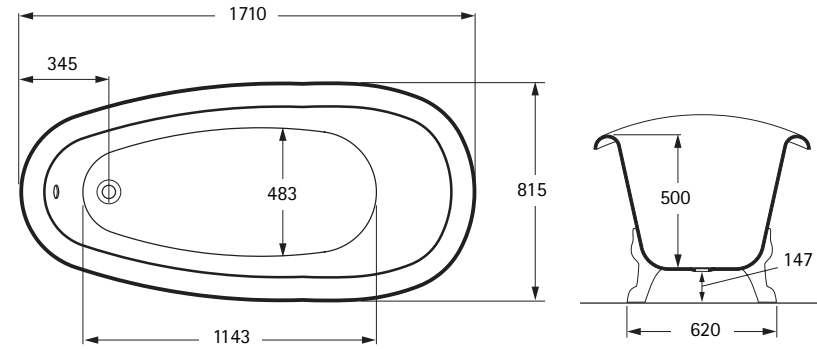

CHESHIRE TRAD BATH
1750L X 800W X 660H / CLAW FEET
● 52023.10

OPTIONAL EXTRAS:
BATH CLICKER WASTE
40MM / NO OVERFLOW
● 79168.02

EXPOSED BATH WASTE KIT K16
● 79132.02

CHESHIRE FEET
● CHROME: 52024.02
● WHITE METAL: 52024.10

ROXBURGH SLIPPER BATH
1710L X 815W X 752H / INC FEET
● 52021.10

OPTIONAL EXTRAS:
BATH CLICKER WASTE
40MM / NO OVERFLOW
● 79168.02

EXPOSED BATH WASTE KIT K16
● 79132.02

ROXBURGH FEET
● CHROME: 52022.02
● WHITE METAL: 52022.10

RADFORD FREESTANDING BATH
1904L X 902W X 645H
C/W QC FEET
● 52064.10

OPTIONAL EXTRAS:
BATH CLICKER WASTE
40MM / NO OVERFLOW
● 79168.02

EXPOSED BATH WASTE KIT K16
● 79132.02

RADFORD 51 VESSEL BASIN
510L X 395W X 115H / NTH
● 52065.10

STAFFORDSHIRE WALL MOUNTED BASIN MIXER
WELS 0 STAR
● 52132.02

STAFFORDSHIRE TRADITIONAL DECK MOUNTED BASIN MIXER
WELS 4 STAR
● 52133.02

STAFFORDSHIRE THERMOSTATIC BATH/SHOWER MIXER
● 52130.02

STAFFORDSHIRE STANDPIPES
● 52131.02

TU16 TUBO BASIN MIXER
WELS 1 STAR
● 52122.02

TU14 TUBO BATH MIXER
905MM HIGH
● 52120.02

TU15 TUBO WATERFALL BATH MIXER
905MM HIGH
● 52121.02

TOMBOLO CONTEMPORARY BATH RACK - WALNUT
● 52011.00

TOMBOLO CONTEMPORARY BATH RACK - OAK
● 52010.00

NOTE: RECOMMENDED FOR AMALFI, BARCELONA, EDGE, IOS AND NAPOLI

IOS/EDGE BACKREST
● 52099.10

NAPOLI HEADREST
● 52096.10

BATH CLICKER WASTE
40MM / NO OVERFLOW
● 79168.02

EXPOSED BATH WASTE KIT K16
● 79132.02