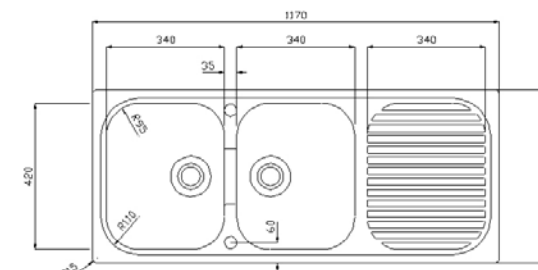

MALHAM INSET 2.0 BOWL SINK
WITH DRAINER / 1170L X 500W X 184H / NTH
● BD-10356.BK
● BD-10356.WH
● BD-10356.BG

ALL BAGNO TECH GRANITE SINKS ARE BACKED BY A LIFETIME GUARANTEE

**AVAILABLE IN 3 COLOURS
BLACK (BK)
WHITE (WH)
BEIGE (BG)**