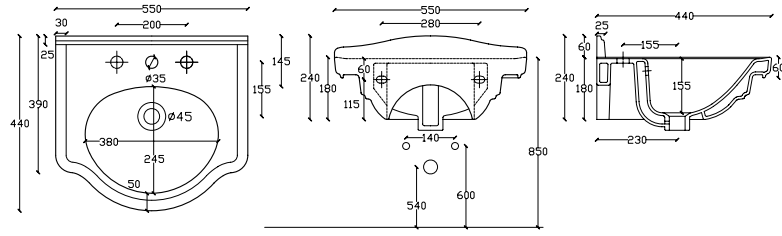

RETRO NOUVEAU 550 WASH BASIN

1. 550L X 440W X 240H
   ● 1TH: BD-11177.WH
   ● 3TH: BD-11179.WH

RETRO NOUVEAU FULL PEDESTAL FOR ALL BASINS
● BD-11085.WH

RETRO NOUVEAU 650 WASH BASIN

1. 650L X 440W X 240H
   ● 1TH: BD-11005.WH
   ● 3TH: BD-11009.WH