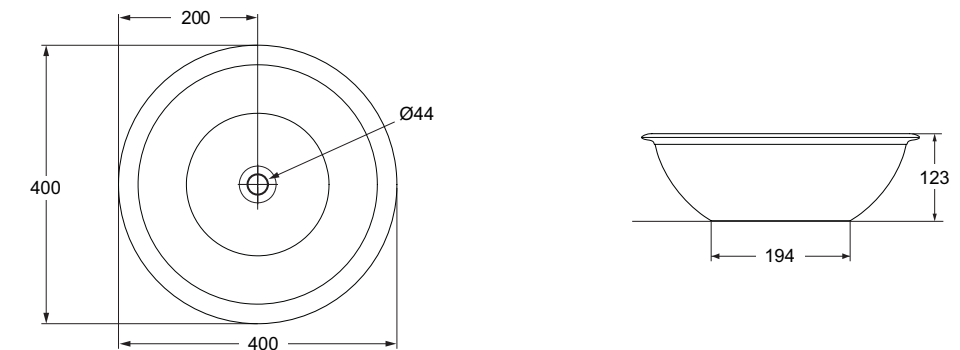

OPTIONAL EXTRA:
BATH CLICKER WASTE
40MM / NO OVERFLOW

● 79168.02

DRAYTON 40 VESSEL BASIN

400L X 400W X 123H / NTH

● 52063.10

TOULOUSE FREESTANDING BATH

1815L X 800W X 717H

● 52080.10