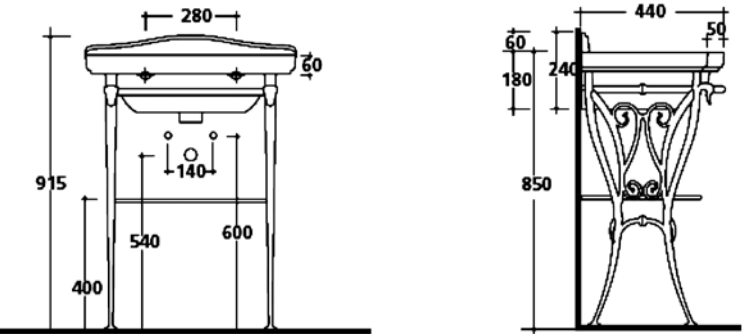

RETRO NOUVEAU 650 FLOOR BASIN STAND

ALUMINIUM ALLOY UNDER-BASIN STRUCTURE WITH UNDER FRAME COUNTERTOP AND TOWEL-RACK
● BD-11013.AL