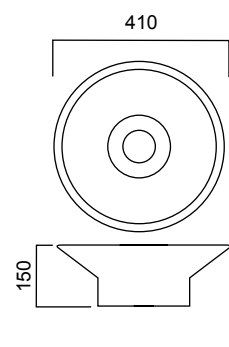

ANGKOR C/TOP WASH BASIN

Ø410 X 140H / NTH

● BD-10073.BR

HANOI C/TOP WASH BASIN

Ø410 X 150H / NTH

● BD-10077.BR

OSAKA C/TOP WASH BASIN

Ø410 X 150H / NTH / DARK GREY

● BD-10061.GY

RANGOON C/TOP WASH BASIN

Ø400 X 150H / NTH / DARK GREY

● BD-10069.GY

KATHMANDU C/TOP WASH BASIN

Ø410 X 140H / NTH / GREEN

● BD-10065.GR

JAKARTA C/TOP WASH BASIN

Ø410 X 150H / NTH / BROWN

● BD-10057.BR

PLYMOUTH COUNTERTOP WASH BASIN

610L X 305W X 102H / NTH

● BD-10053.BZ

LISKEARD COUNTERTOP WASH BASIN

540L X 310W X 170H / NTH

● BD-10049.BZ

TRURO COUNTERTOP WASH BASIN

Ø405 X 145H / NTH

● BD-10041.CR

POLPERRO INSET WASH BASIN

465L X 395W X 175H / NTH

● BD-10045.CR

SANTIAGO ROUND COUNTERTOP BASIN

432L X 381W X 160H / NTH

- BLACK: BD-10021.BK
- CLASSIC TRAVERTINE: BD-10021.TR
- DARK GREY BLACK: BD-10021.GY

LA CIEBA WASH C/TOP BASIN

Ø432 X 160H / NTH

- BEIGE CREAM: BD-10035.BG
- BATI BLACK BASALT: BD-10035.BK
- DARK GREY BLACK: BD-10035.GY

SAN JOSE ROUND COUNTERTOP BASIN

Ø400 X 150H / NTH

● BEIGE: BD-10033.BG

GUATEMALA FLOOR STANDING ROUND WASH BASIN

Ø400 X 900H / NTH

- BEIGE: BD-10017.BG
- BATI BLACK BASALT: BD-10017.BK

ALWAYS OPEN WASTE

1 1/4" 100MM LENGTH COPPER

- CHROME: BD-10205.CP
- BRONZE: BD-10205.BZ
- BRUSHED NICKEL: BD-10205.BN
- GOLD: BD-10205.GD
- COPPER: BD-10205.CR

LOVE DÉCOR A FREESTANDING WASH BASIN

Ø480 X 830H / WITHOUT OVERFLOW / NTH

NOTE: TILES NOT INCLUDED

● BD-10089.WH

LOVE DÉCOR B FREESTANDING WASH BASIN

Ø480 X 830H / WITHOUT OVERFLOW / NTH

NOTE: TILES NOT INCLUDED

● BD-10093.WH

RIO ROUND FLOOR STANDING BASIN

Ø457 X 830H / NTH

- CLASSIC TRAVERTINE: BD-10001.TR
- WALNUT: BD-10001.WN
- NORDIC GREY: BD-10001.GY
- TAURUS BLACK: BD-10001.BK

LOVE FREESTANDING WASH BASIN

Ø480 X 830H / WITHOUT OVERFLOW / NTH

● BD-10085.WH