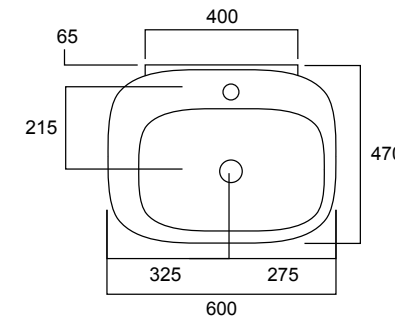

- WHITE: HDL50
- BLACK: HDL50BLK

DIAL WALL BASIN

600L X 470W X 130H / 1TH

- WHITE: HDL51
- BLACK: HDL51BLK

DIAL WALL BASIN

900 X 495 X 130H / 1TH

- WHITE: HDL52
- BLACK: HDL52BLK

ENVY SEMI RECESSED BASIN
480L X 480W X 180H / 1TH