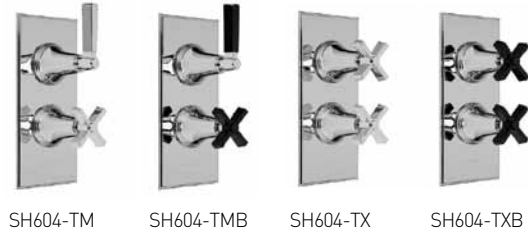

**STYLE MODERNE
THERMOSTATIC MIXER 1 X STOP**

**NOTE: CODE REQUIRES
FINISH SUFFIX**

- CHROME: .CP
- POLISHED NICKEL: .PN
- BRUSHED NICKEL: .BN
- ANTIQUE GOLD: .AG
- CITY BRONZE: .CTB
- COUNTRY BRONZE: .CNB

ALSO REQUIRED:
INTERNAL PART - CONCEALED
THERMOSTATIC VALVE ROUGH:
SH604-IS