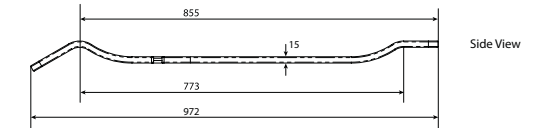

TOMBOLO CONTEMPORARY BATH RACK - OAK
● 52010.00

NOTE: RECOMMENDED FOR AMALFI, BARCELONA, EDGE, IOS AND NAPOLI

IOS/EDGE BACKREST
● 52099.10

NAPOLI HEADREST
● 52096.10

BATH CLICKER WASTE
40MM / NO OVERFLOW
● 79168.02