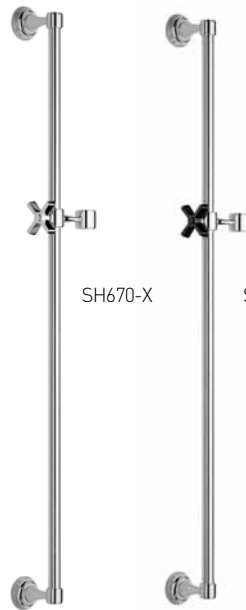

STYLE MODERNE SLIDE RAIL

NOTE: CODE REQUIRES FINISH SUFFIX

- CHROME: .CP
- POLISHED NICKEL: .PN
- BRUSHED NICKEL: .BN
- ANTIQUE GOLD: .AG
- CITY BRONZE: .CTB
- COUNTRY BRONZE: .CNB

SH670-X

SH670-XB

STYLE MODERNE SLIDE SHOWER KIT C/W HAND SHOWER

NOTE: CODE REQUIRES FINISH SUFFIX

- CHROME: .CP
- POLISHED NICKEL: .PN
- BRUSHED NICKEL: .BN
- ANTIQUE GOLD: .AG
- CITY BRONZE: .CTB
- COUNTRY BRONZE: .CNB