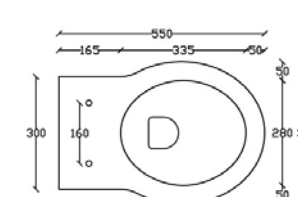

RETRO NOUVEAU WALL HUNG PAN

1. REQUIRES SEAT / REQUIRES INWALL CISTERN
   ● BD-11089.WH