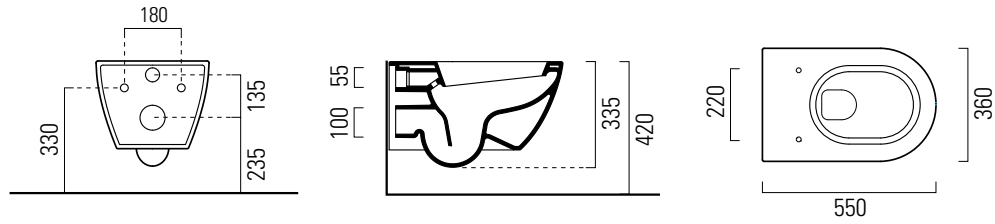

URBAN 550 WALL MOUNTED WC
REQUIRES SEAT / REQUIRES INWALL CISTERN
● BD-14105.WH