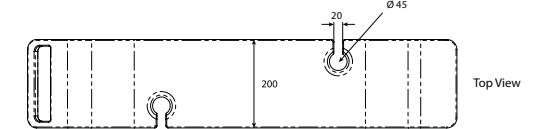

TOMBOLO CONTEMPORARY BATH RACK - OAK
● 52010.00

NOTE: RECOMMENDED FOR AMALFI, BARCELONA, EDGE, IOS AND NAPOLI

IOS/EDGE BACKREST
● 52099.10

NAPOLI HEADREST
● 52096.10

BATH CLICKER WASTE
40MM / NO OVERFLOW
● 79168.02