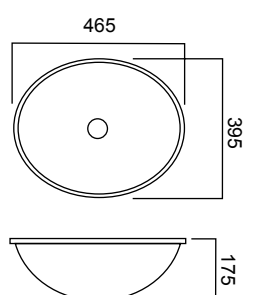

540L X 310W X 170H / NTH

● BD-10049.BZ

TRURO COUNTERTOP WASH BASIN

Ø405 X 145H / NTH

● BD-10041.CR

POLPERRO INSET WASH BASIN

465L X 395W X 175H / NTH

● BD-10045.CR