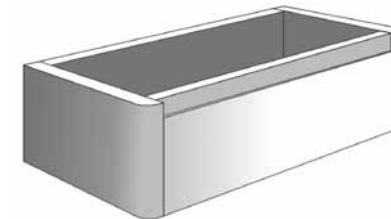

BLOOMSBURY EBONY WALL VANITY

1 X DRAWER

840L X 470W X 300H FOR 750 TIFFANY BASIN

- BD-15013.EB

BLOOMSBURY EBONY WALL VANITY

1 X DRAWER

690L X 470W X 300H FOR 900 TIFFANY BASIN

- BD-15017.EB