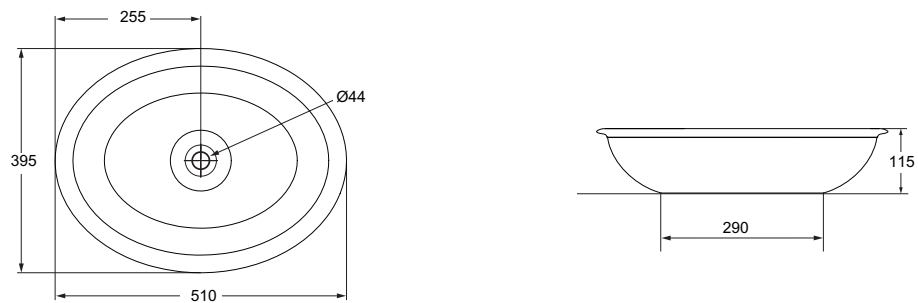

STAFFORDSHIRE WALL MOUNTED BASIN MIXER
WELS 0 STAR
● 52132.02

STAFFORDSHIRE TRADITIONAL DECK MOUNTED BASIN MIXER
WELS 4 STAR
● 52133.02

STAFFORDSHIRE THERMOSTATIC BATH/SHOWER MIXER
● 52130.02

STAFFORDSHIRE STANDPIPES
● 52131.02

TU16 TUBO BASIN MIXER
WELS 1 STAR
● 52122.02

TU14 TUBO BATH MIXER
905MM HIGH
● 52120.02

TU15 TUBO WATERFALL BATH MIXER
905MM HIGH
● 52121.02

TOMBOLO CONTEMPORARY BATH RACK - WALNUT
● 52011.00

TOMBOLO CONTEMPORARY BATH RACK - OAK
● 52010.00

NOTE: RECOMMENDED FOR AMALFI, BARCELONA, EDGE, IOS AND NAPOLI

IOS/EDGE BACKREST
● 52099.10

NAPOLI HEADREST
● 52096.10

BATH CLICKER WASTE
40MM / NO OVERFLOW
● 79168.02

EXPOSED BATH WASTE KIT K16
● 79132.02