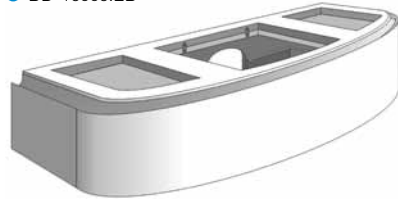

1400L X 546W X 15H

- BD-15001.BK

BLOOMSBURY EBONY WALL VANITY

1 X DRAWER / 1400L X 550W X 270H

- BD-15005.EB

BLOOMSBURY TIFFANY WALL BASIN

900L X 500W X 230H

- 1TH: BD-15033.WH
- 3TH: BD-15037.WH