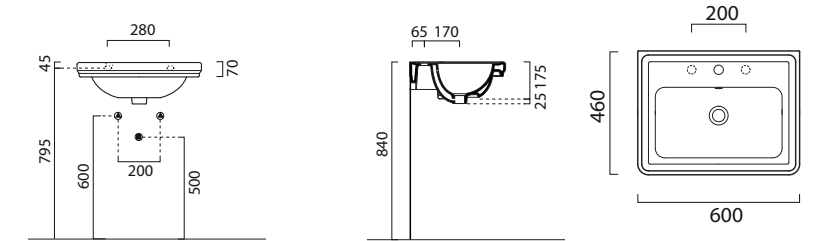

BLOOMSBURY TIFFANY WALL BASIN

600L X 460W X 200H

- 1TH: BD-15049.WH
- 3TH: BD-15053.WH