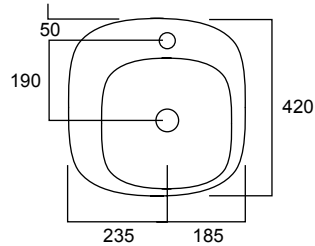

DIAL INSET BASIN

420L X 420W X 130H / 1TH

- HDL57