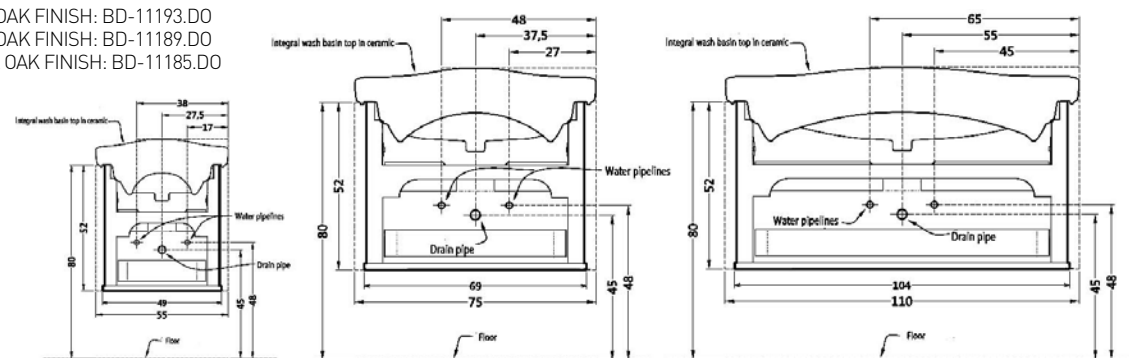

- 1100L X 540W X 240H
● 1TH: BD-11065.WH
● 3TH: BD-11069.WH

RETRO NOUVEAU BLACK WALL VANITY

- 2 PULL OUT DRAWERS
● 550L X 480W X 525H / DARK OAK FINISH: BD-11193.DO
● 750L X 480W X 525H / DARK OAK FINISH: BD-11189.DO
● 1100L X 480W X 550H / DARK OAK FINISH: BD-11185.DO