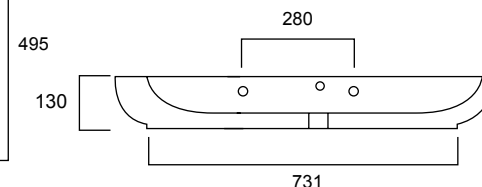

- WHITE: HDL50
- BLACK: HDL50BLK

DIAL WALL BASIN

600L X 470W X 130H / 1TH

- WHITE: HDL51
- BLACK: HDL51BLK

DIAL WALL BASIN

900 X 495 X 130H / 1TH

- WHITE: HDL52
- BLACK: HDL52BLK

ENVY SEMI RECESSED BASIN
480L X 480W X 180H / 1TH