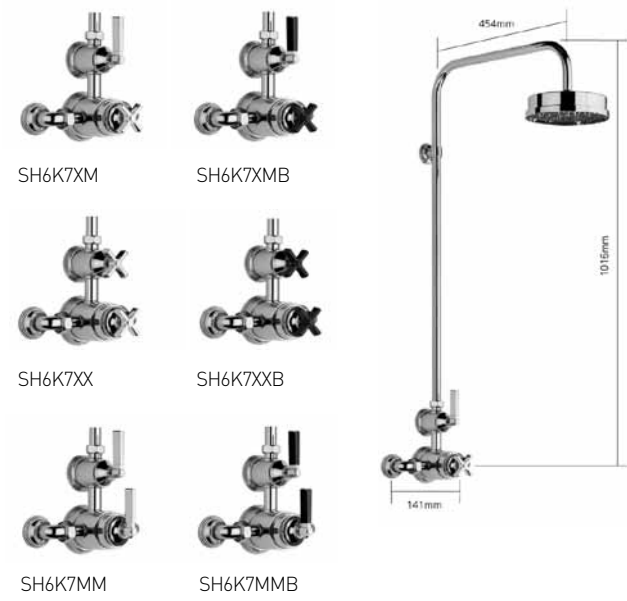

**STYLE MODERNE COLUMN SHOWER
THERMOSTATIC 1 X STOP**

NOTE: CODE REQUIRES FINISH SUFFIX

- CHROME: .CP
- POLISHED NICKEL: .PN
- BRUSHED NICKEL: .BN
- ANTIQUE GOLD: .AG
- CITY BRONZE: .CTB
- COUNTRY BRONZE: .CNB