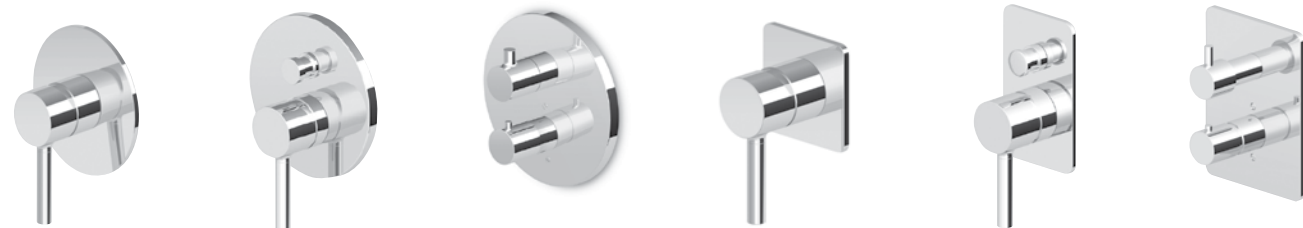

PAN SHOWER MIXER ROUND ● CHROME: ZW1008.CP ● BLACK: ZW1008.MBK ● WHITE: ZW1008.MWH	PAN DIVERTER MIXER ROUND ● CHROME: ZW1194.CP ● BLACK: ZW1194.MBK ● WHITE: ZW1194.MWH	PAN ROUND THERMOSTATIC VOL & TEMP MIXER ● CHROME: ZW1060.CP ● BLACK: ZW1060.MBK ● WHITE: ZW1060.MWH	PAN SHOWER MIXER SQUARE ● CHROME: ZW1192.CP ● BLACK: ZW1192.MBK ● WHITE: ZW1192.MWH	PAN DIVERTER MIXER SQUARE ● CHROME: ZW1007.CP ● BLACK: ZW1007.MBK ● WHITE: ZW1007.MWH	PAN SQUARE THERMOSTATIC VOL & TEMP MIXER ● CHROME: ZW1023.CP ● BLACK: ZW1023.MBK ● WHITE: ZW1023.MWH