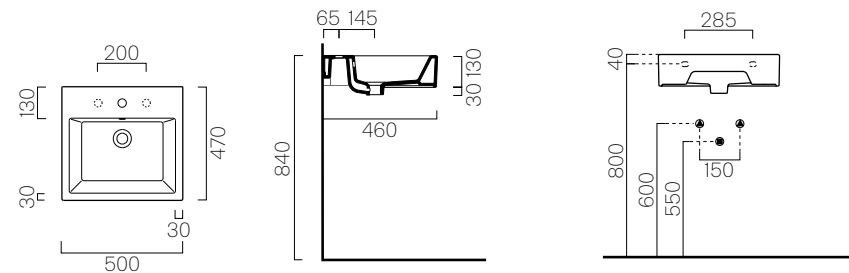

SMOOTH WALL BASIN

500L X 470W X 160H

- NTH: BD-13145.WH
- 1TH: BD-13146.WH

OPTIONAL EXTRA:
SMOOTH 500
TOWEL HOLDER

- BD-13153.CP

SMOOTH WALL BASIN

600L X 470W X 160H

- NTH: BD-13141.WH
- 1TH: BD-13142.WH