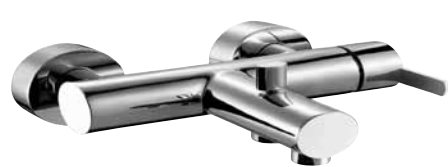

SOHO EXPOSED BATH SHOWER MIXER
● VSOH-123