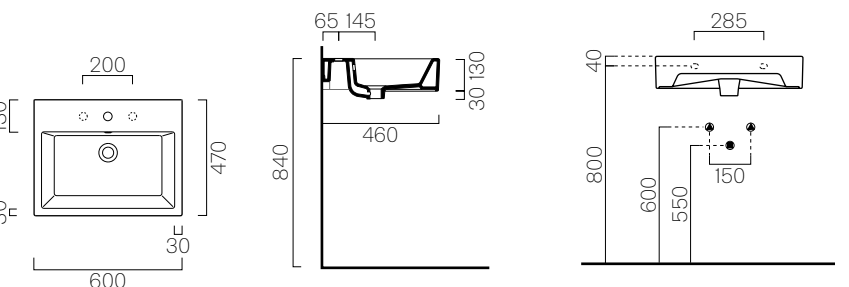

SMOOTH WALL BASIN

600L X 470W X 160H

- NTH: BD-13141.WH
- 1TH: BD-13142.WH

OPTIONAL EXTRA:
SMOOTH 600
TOWEL HOLDER

- BD-13157.CP