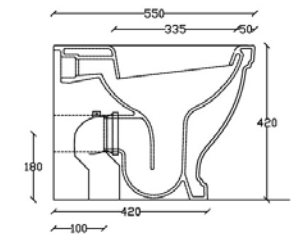

RETRO NOUVEAU BTW PAN

1. REQUIRES SEAT
   ● BD-11093.WH