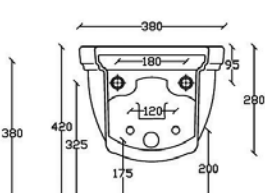

RETRO NOUVEAU WALL HUNG BIDET

1. BD-11117.WH