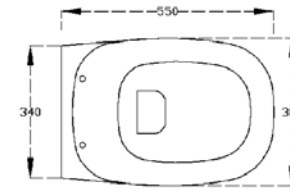

DIAL BTW WC

WELS 4 STAR

REQUIRES INWALL CISTERN

● WHITE: HDL10 / HDLZ

● BLACK: HDL10BLK / HDLZBLK