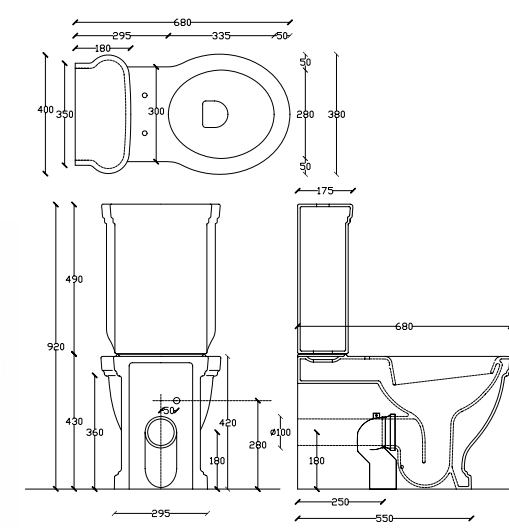

RETRO NOUVEAU BTW CC TOILET SUITE

1. WELS 4 STAR
   ● DARK OAK SEAT: BD-11114.DO
   ● WHITE SEAT: BD-11114.WH
   NOTE: ABOVE CODES INCLUDE A STANDARD SEAT, NOT SOFT CLOSE SEAT