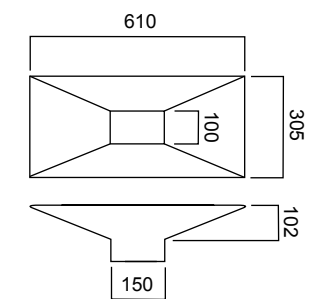

PLYMOUTH COUNTERTOP WASH BASIN

610L X 305W X 102H / NTH

● BD-10053.BZ

LISKEARD COUNTERTOP WASH BASIN

540L X 310W X 170H / NTH

● BD-10049.BZ