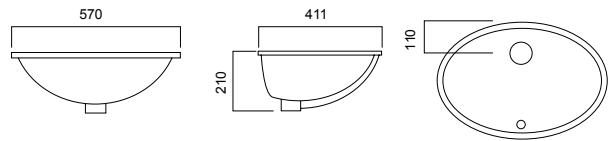

REMO OVAL UNDERMOUNT BASIN WITH OVERFLOW / NTH

570L X 420W X 210H

● BD-REM-105611