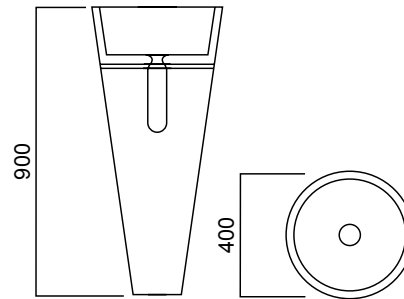

GUATEMALA FLOOR STANDING ROUND WASH BASIN

Ø400 X 900H / NTH

- BEIGE: BD-10017.BG
- BATI BLACK BASALT: BD-10017.BK

ALWAYS OPEN WASTE

1 1/4" 100MM LENGTH COPPER

- CHROME: BD-10205.CP
- BRONZE: BD-10205.BZ
- BRUSHED NICKEL: BD-10205.BN
- GOLD: BD-10205.GD
- COPPER: BD-10205.CR

LOVE DÉCOR A FREESTANDING WASH BASIN

Ø480 X 830H / WITHOUT OVERFLOW / NTH

NOTE: TILES NOT INCLUDED

● BD-10089.WH