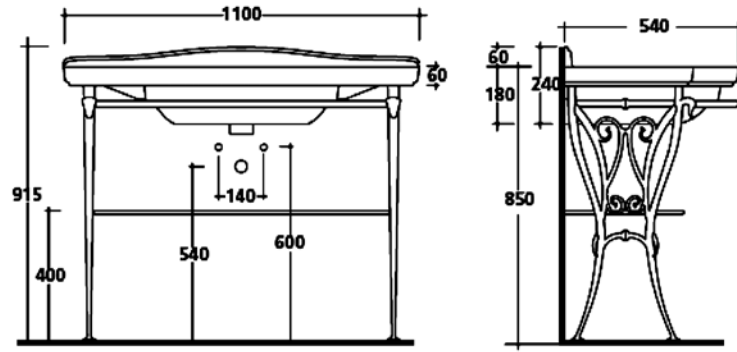

RETRO NOUVEAU 1100 FLOOR BASIN STAND

ALUMINIUM ALLOY UNDER-BASIN STRUCTURE WITH UNDER FRAME COUNTERTOP AND TOWEL-RACK
● BD-11073.AL