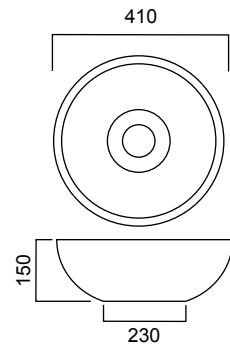

OSAKA C/TOP WASH BASIN

Ø410 X 150H / NTH / DARK GREY

● BD-10061.GY

RANGOON C/TOP WASH BASIN

Ø400 X 150H / NTH / DARK GREY

● BD-10069.GY