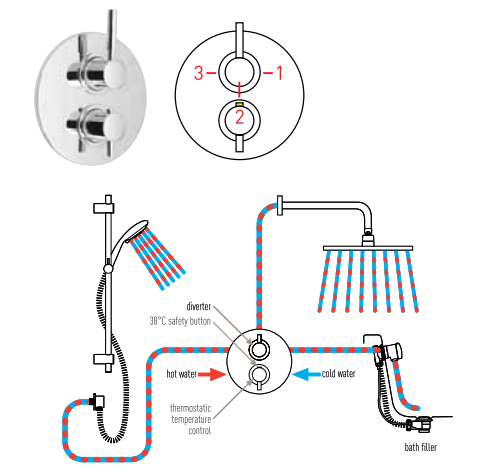

3 OUTLETS

OUTLETS MAY USED SEPARATELY OR AT THE SAME TIME