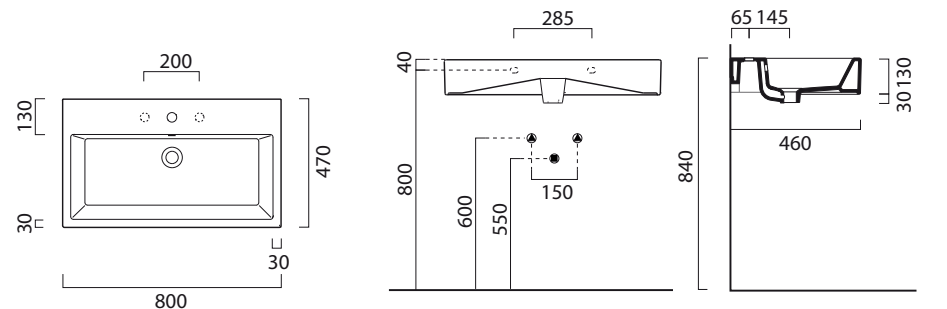

OPTIONAL EXTRA:
SMOOTH 600
TOWEL HOLDER

- BD-13157.CP

SMOOTH WALL BASIN

800L X 470W X 160H

- NTH: BD-13137.WH
- 1TH: BD-13138.WH

SMOOTH WALL BASIN

1200L X 470W X 160H

- NTH: BD-13133.WH
- 1TH: BD-13134.WH