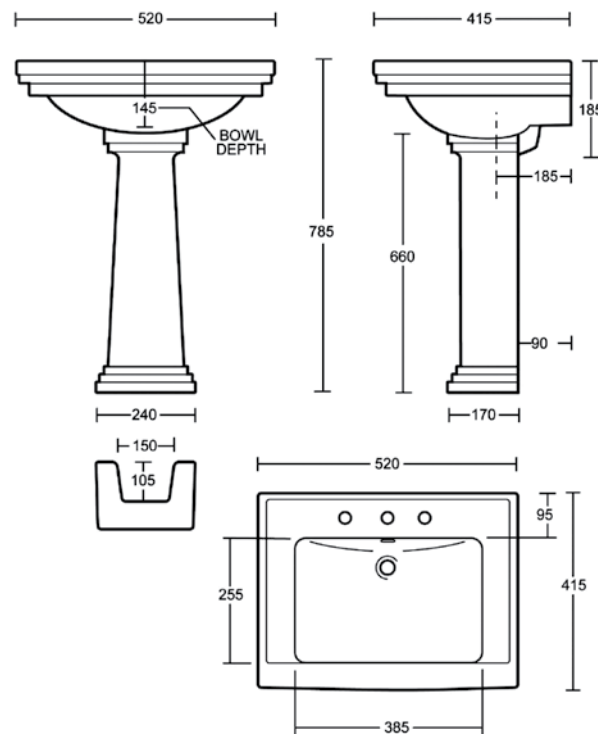

**ASTORIA DECO WHITE
640 WASH BASIN**

1. 640L X 490W
   ● 1TH: IM-AD1LB11030
   ● 3TH: IM-AD1LB31030

**ASTORIA DECO BLACK
640 WASH BASIN**

1. 640L X 490W
   ● 1TH: IM-AD1LB11230
   ● 3TH: IM-AD1LB31230

ASTORIA DECO 640 BASIN STAND KIT

1. CHROME: IM-ZXBS1020100
   ● BLACK: IM-ZXBS1020120

**ASTORIA DECO WHITE
520 WASH BASIN**

1. 520L X 415W
   ● 1TH: IM-AD1SB11030
   ● 3TH: IM-AD1SB31030

**ASTORIA DECO BLACK
520 WASH BASIN**

1. 520L X 415W
   ● 1TH: IM-AD1SB11230
   ● 3TH: IM-AD1SB31230

ASTORIA DECO 520 BASIN STAND KIT

1. CHROME: IM-ZXBS2400100
   ● BLACK: IM-ZXBS1020120

ASTORIA DECO 520 WHITE WASH BASIN

1. 520L X 415W / 1TH
   ● WHITE: IM-AD1SB11030
   ● BLACK: IM-AD1SB11230

ASTORIA DECO PEDESTAL

1. **FOR 640 BASIN**
   ● WHITE: IM-AS1PE01000
   ● BLACK: IM-AD1PE01200

1. **FOR 520 BASIN**
   ● WHITE: IM-AS2PE01000
   ● BLACK: IM-ADSP01200

ASTORIA DECO BIDET

1. WHITE: IM-AD4B11030
   ● BLACK: IM-AD4B11200

**ASTORIA DECO WHITE
CLOSE COUPLED WC**
NOTE: TOP PUSH FLUSH
WELS 3 STAR

1. WHITE CISTERN: IM-ZAD4CC01030C
   ● WHITE S PAN: IM-AD3WCC1030
   ● WHITE P PAN: IM-AD4WCC1030
   ● WENGE SEAT: IM-XX50008142S
   ● WHITE SEAT: IM-XX50008110S

**ASTORIA DECO BLACK
CLOSE COUPLED WC**
NOTE: SIDE FLUSH
WELS 3 STAR

1. BLACK CISTERN: IM-ZADCC01200C
   ● BLACK S PAN: IM-AD4WCC1200E
   ● BLACK P PAN: IM-AD4WCC1200
   ● BLACK SEAT: IM-XX5000S150S

MARLOW OVAL CLASSIC BATH

1. 1740L X 760W X 560H
   ● XN10000410

ASTORIA DECO

ASTORIA DECO