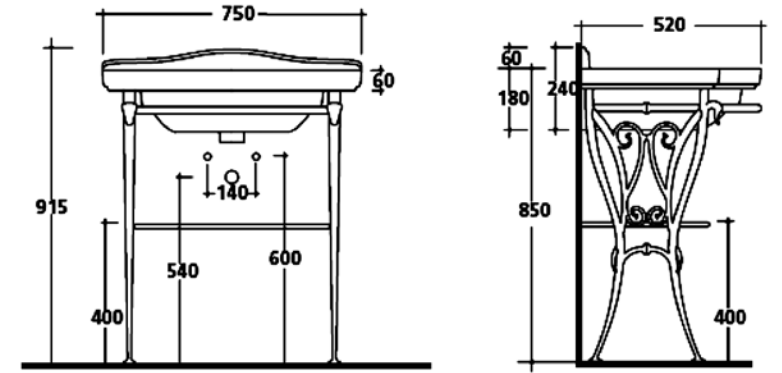

RETRO NOUVEAU 750 FLOOR BASIN STAND

ALUMINIUM ALLOY UNDER-BASIN STRUCTURE WITH UNDER FRAME COUNTERTOP AND TOWEL-RACK
● BD-11033.AL