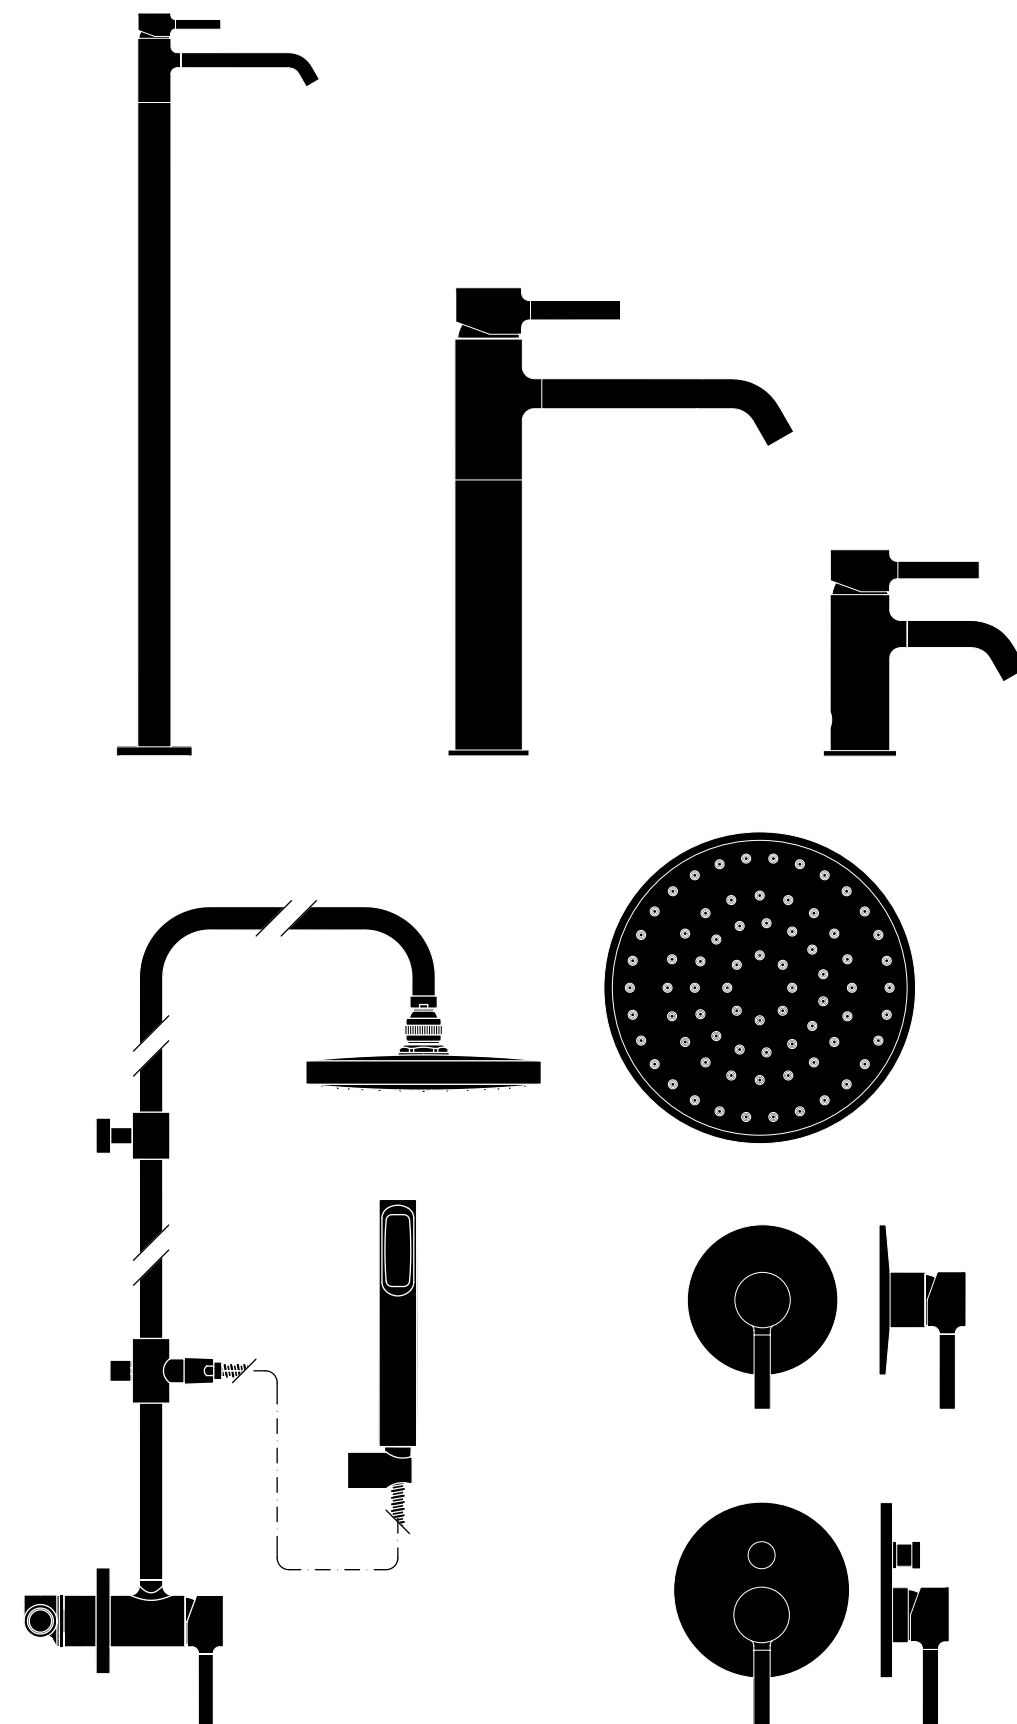

ZUCCHETTI.

View detail and complete range on page 212