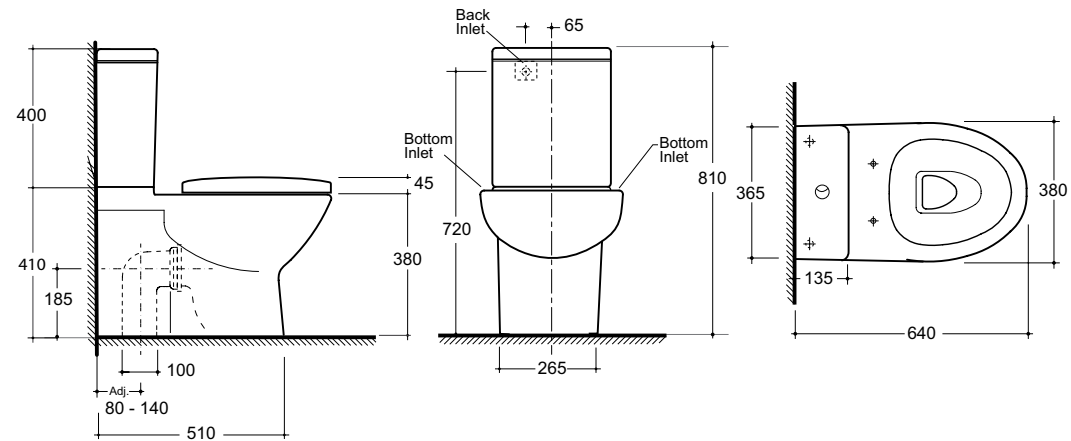

● 28105.10

ENVY 2 BTW CC TOILET SUITE
C/W SOFT CLOSE SEAT

● 28125.10

ENVY 3 BTW CC TOILET SUITE
C/W SOFT CLOSE SEAT

● 28135.10

ENVY 4 CC BTW TOILET SUITE
C/W SOFT CLOSE SEAT

● 28145.10

ENVY 2 WALL HUNG PAN & SEAT
C/W SOFT CLOSE SEAT / REQUIRES INWALL CISTERN