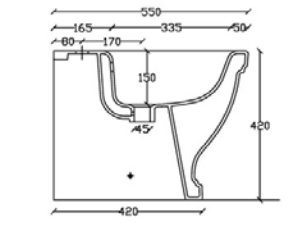

RETRO NOUVEAU WASH BASIN

- 500L X 280W X 195H / LH/RH TAP HOLE
● BD-11001.WH

RETRO NOUVEAU BTW PAN

- REQUIRES SEAT
● BD-11093.WH

RETRO NOUVEAU BTW BIDET

- BD-11121.WH

RETRO NOUVEAU WALL HUNG PAN

- REQUIRES SEAT / REQUIRES INWALL CISTERN
● BD-11089.WH