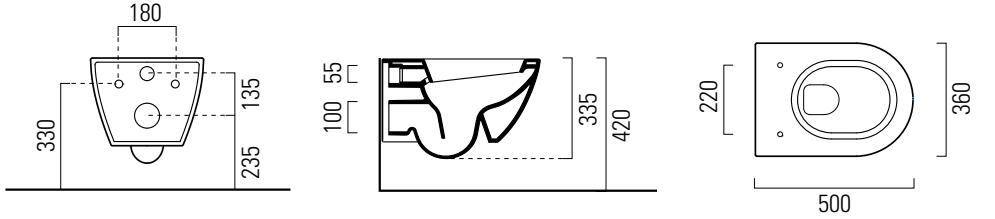

URBAN 500 WALL MOUNTED WC
REQUIRES SEAT / REQUIRES INWALL CISTERN
● BD-14101.WH

URBAN WALL MOUNTED BIDET
1TH
● BD-14109.WH