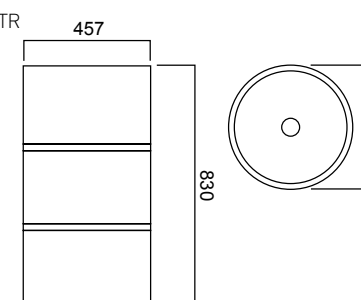

● BD-10089.WH

LOVE DÉCOR B FREESTANDING WASH BASIN

Ø480 X 830H / WITHOUT OVERFLOW / NTH

NOTE: TILES NOT INCLUDED

● BD-10093.WH

RIO ROUND FLOOR STANDING BASIN

Ø457 X 830H / NTH

- CLASSIC TRAVERTINE: BD-10001.TR
- WALNUT: BD-10001.WN
- NORDIC GREY: BD-10001.GY
- TAURUS BLACK: BD-10001.BK