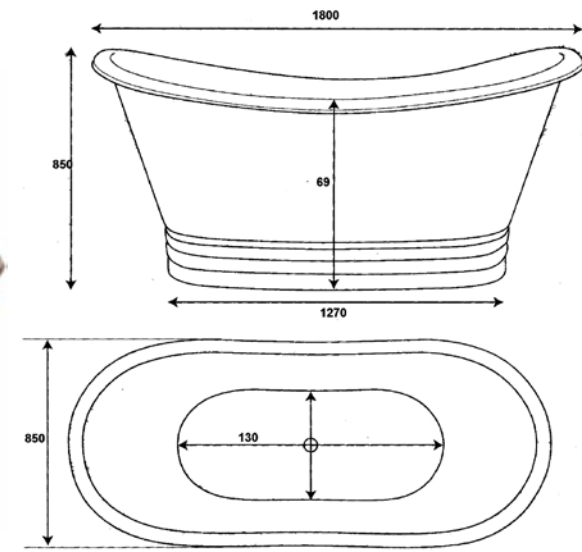

CAMBORN COPPER FREE STANDING BATH TUB

WITHOUT OVERFLOW
1800 X 850 X 850MM
● BD-11525.CR

FINISH OPTIONS: NOTE: Swatches are for indication only. Actual finish may vary.

FINISH OPTIONS: NOTE: Swatches are for indication only. Actual finish may vary.