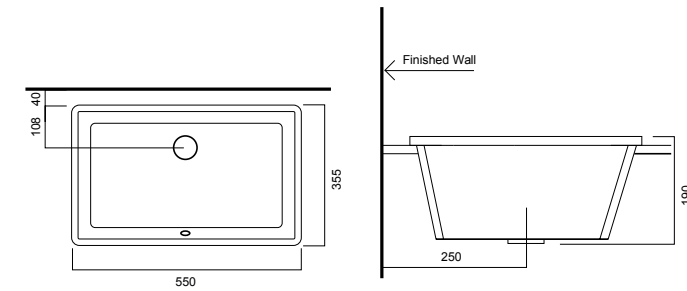

CUBE RECTANGLE UNDERMOUNT BASIN WITH OVERFLOW / NTH

550L X 355W X 190H

● BD-CUB-102611