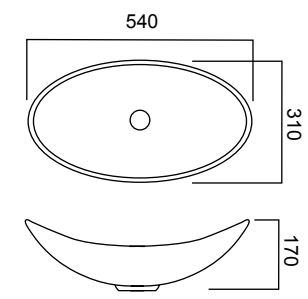

ANGKOR C/TOP WASH BASIN

Ø410 X 140H / NTH

● BD-10073.BR

HANOI C/TOP WASH BASIN

Ø410 X 150H / NTH

● BD-10077.BR

OSAKA C/TOP WASH BASIN

Ø410 X 150H / NTH / DARK GREY

● BD-10061.GY

RANGOON C/TOP WASH BASIN

Ø400 X 150H / NTH / DARK GREY

● BD-10069.GY

KATHMANDU C/TOP WASH BASIN

Ø410 X 140H / NTH / GREEN

● BD-10065.GR

JAKARTA C/TOP WASH BASIN

Ø410 X 150H / NTH / BROWN

● BD-10057.BR

PLYMOUTH COUNTERTOP WASH BASIN

610L X 305W X 102H / NTH

● BD-10053.BZ

LISKEARD COUNTERTOP WASH BASIN

540L X 310W X 170H / NTH

● BD-10049.BZ

TRURO COUNTERTOP WASH BASIN

Ø405 X 145H / NTH

● BD-10041.CR

POLPERRO INSET WASH BASIN

465L X 395W X 175H / NTH

● BD-10045.CR

SANTIAGO ROUND COUNTERTOP BASIN

432L X 381W X 160H / NTH

- BLACK: BD-10021.BK
- CLASSIC TRAVERTINE: BD-10021.TR
- DARK GREY BLACK: BD-10021.GY

LA CIEBA WASH C/TOP BASIN

Ø432 X 160H / NTH

- BEIGE CREAM: BD-10035.BG
- BATI BLACK BASALT: BD-10035.BK
- DARK GREY BLACK: BD-10035.GY

SAN JOSE ROUND COUNTERTOP BASIN

Ø400 X 150H / NTH

● BEIGE: BD-10033.BG

GUATEMALA FLOOR STANDING ROUND WASH BASIN

Ø400 X 900H / NTH

- BEIGE: BD-10017.BG
- BATI BLACK BASALT: BD-10017.BK

ALWAYS OPEN WASTE

1 1/4" 100MM LENGTH COPPER

- CHROME: BD-10205.CP
- BRONZE: BD-10205.BZ
- BRUSHED NICKEL: BD-10205.BN
- GOLD: BD-10205.GD
- COPPER: BD-10205.CR

LOVE DÉCOR A FREESTANDING WASH BASIN

Ø480 X 830H / WITHOUT OVERFLOW / NTH

NOTE: TILES NOT INCLUDED

● BD-10089.WH

LOVE DÉCOR B FREESTANDING WASH BASIN

Ø480 X 830H / WITHOUT OVERFLOW / NTH

NOTE: TILES NOT INCLUDED

● BD-10093.WH

RIO ROUND FLOOR STANDING BASIN

Ø457 X 830H / NTH

- CLASSIC TRAVERTINE: BD-10001.TR
- WALNUT: BD-10001.WN
- NORDIC GREY: BD-10001.GY
- TAURUS BLACK: BD-10001.BK

LOVE FREESTANDING WASH BASIN

Ø480 X 830H / WITHOUT OVERFLOW / NTH

● BD-10085.WH