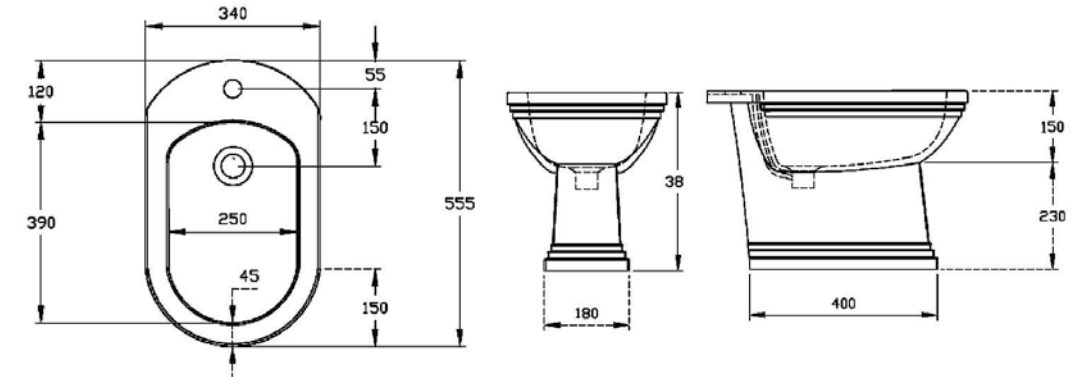

ASTORIA DECO PEDESTAL

- FOR 640 BASIN**
● WHITE: IM-AS1PE01000
● BLACK: IM-AD1PE01200

- FOR 520 BASIN**
● WHITE: IM-AS2PE01000
● BLACK: IM-ADSP01200

ASTORIA DECO BIDET

- WHITE: IM-AD4B11030
● BLACK: IM-AD4B11200