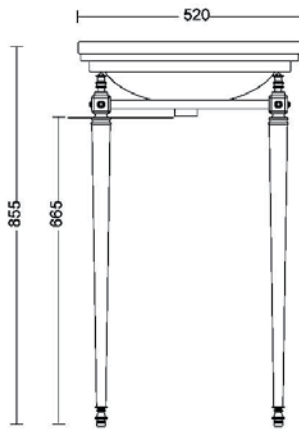

**ASTORIA DECO BLACK
520 WASH BASIN**

1. 520L X 415W
   ● 1TH: IM-AD1SB11230
   ● 3TH: IM-AD1SB31230