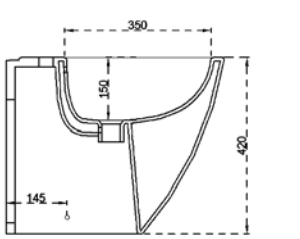

● WHITE: HDL10 / HDLZ

● BLACK: HDL10BLK / HDLZBLK

DIAL BTW BIDET

1TH

● WHITE: HDL14

● BLACK: HDL14BLK

DIAL WALL HUNG WC

WELS 4 STAR