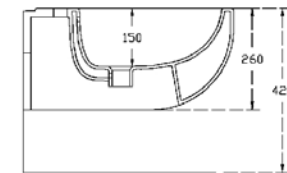

REQUIRES INWALL CISTERN

● WHITE: HDLW10 / HDLZ

● BLACK: HDLW10BLK / HDLZBLK

DIAL WALL HUNG BIDET

1TH

● WHITE: HDLW14

● BLACK: HDLW14BLK

DIAL INSET BASIN