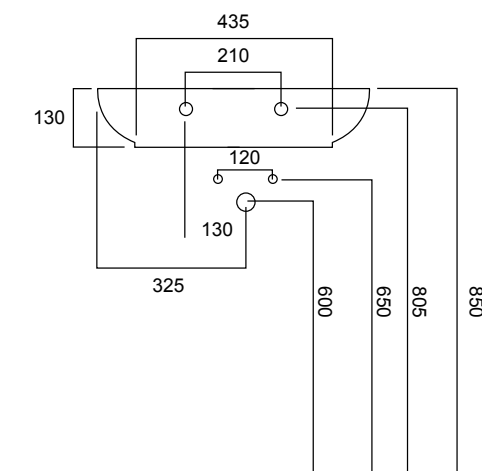

DIAL WALL BASIN

600L X 470W X 130H / 1TH

- WHITE: HDL51
- BLACK: HDL51BLK