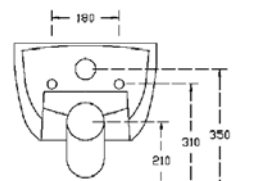

DIAL WALL HUNG WC

WELS 4 STAR

REQUIRES INWALL CISTERN

● WHITE: HDLW10 / HDLZ

● BLACK: HDLW10BLK / HDLZBLK