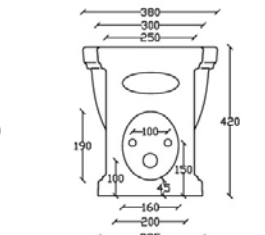

RETRO NOUVEAU BTW BIDET

1. BD-11121.WH