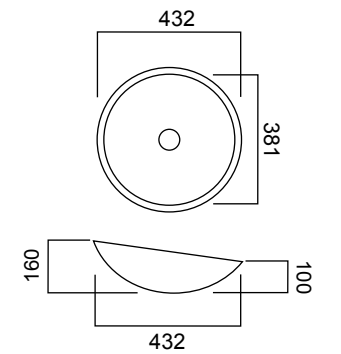

SANTIAGO ROUND COUNTERTOP BASIN

432L X 381W X 160H / NTH

- BLACK: BD-10021.BK
- CLASSIC TRAVERTINE: BD-10021.TR
- DARK GREY BLACK: BD-10021.GY