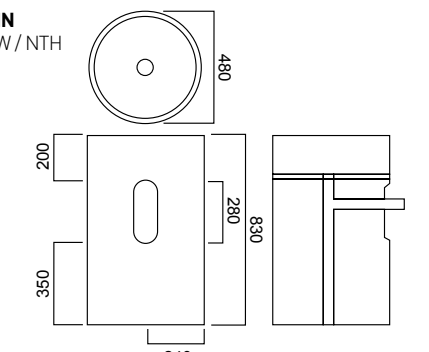

LOVE FREESTANDING WASH BASIN

Ø480 X 830H / WITHOUT OVERFLOW / NTH

● BD-10085.WH

The various marbles used have been chosen for their strong concentration of fossils and as they are a purely natural product, there will always be the presence of different variations of veins, colours and shades, as well as micro-cracks and small holes. This gives each piece the characteristic of being truly unique.

The various marbles used have been chosen for their strong concentration of fossils and as they are a purely natural product, there will always be the presence of different variations of veins, colours and shades, as well as micro-cracks and small holes. This gives each piece the characteristic of being truly unique.