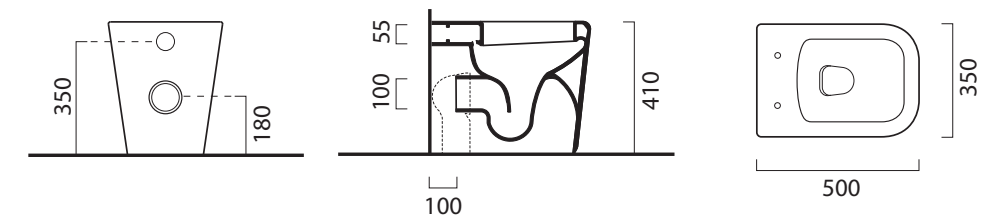

REQUIRES INWALL CISTERN

- BD-13101.WH

SMOOTH SOFT CLOSE

SEAT AND COVER

- BD-13125.WH

SMOOTH BTW CC TOILET SUITE

- BD-13130.WH

SMOOTH WALL MOUNT TUMBLER