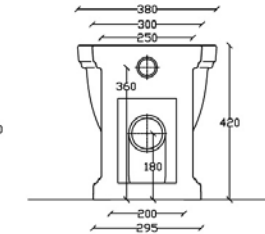

RETRO NOUVEAU BTW PAN

1. REQUIRES SEAT
   ● BD-11093.WH