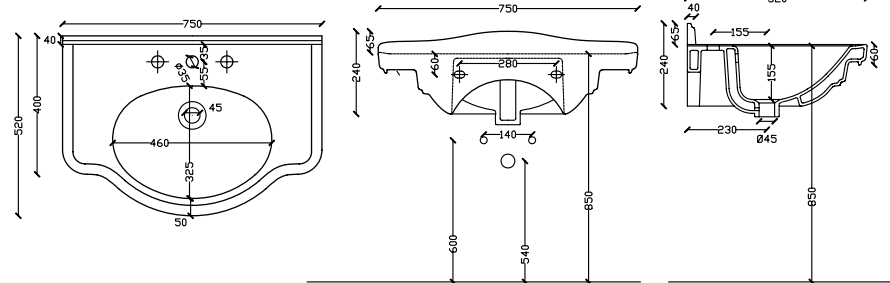

RETRO NOUVEAU 750 WASH BASIN

1. 750L X 540W X 240H
   ● 1TH: BD-11025.WH
   ● 3TH: BD-11029.WH