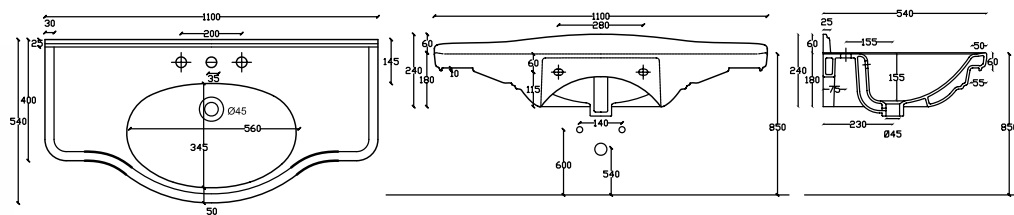

- 1100L X 540W X 240H
● 1TH: BD-11065.WH
● 3TH: BD-11069.WH

RETRO NOUVEAU BLACK WALL VANITY

- 2 PULL OUT DRAWERS
● 550L X 480W X 525H / DARK OAK FINISH: BD-11193.DO
● 750L X 480W X 525H / DARK OAK FINISH: BD-11189.DO
● 1100L X 480W X 550H / DARK OAK FINISH: BD-11185.DO