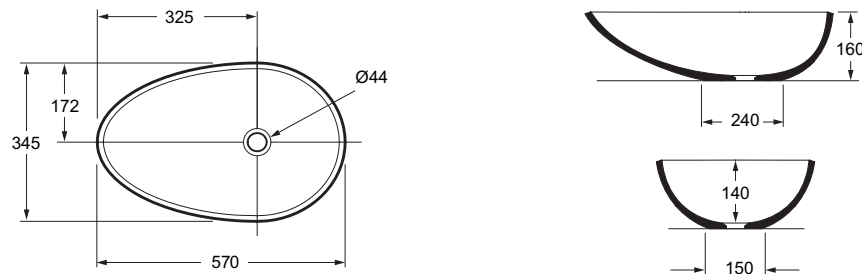

NAPOLI 57 VESSEL BASIN

570L X 345W X 160H / NTH

● 52090.10