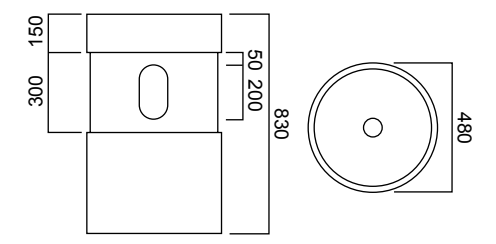

● BD-10089.WH

LOVE DÉCOR B FREESTANDING WASH BASIN

Ø480 X 830H / WITHOUT OVERFLOW / NTH

NOTE: TILES NOT INCLUDED

● BD-10093.WH

RIO ROUND FLOOR STANDING BASIN

Ø457 X 830H / NTH

- CLASSIC TRAVERTINE: BD-10001.TR
- WALNUT: BD-10001.WN
- NORDIC GREY: BD-10001.GY
- TAURUS BLACK: BD-10001.BK