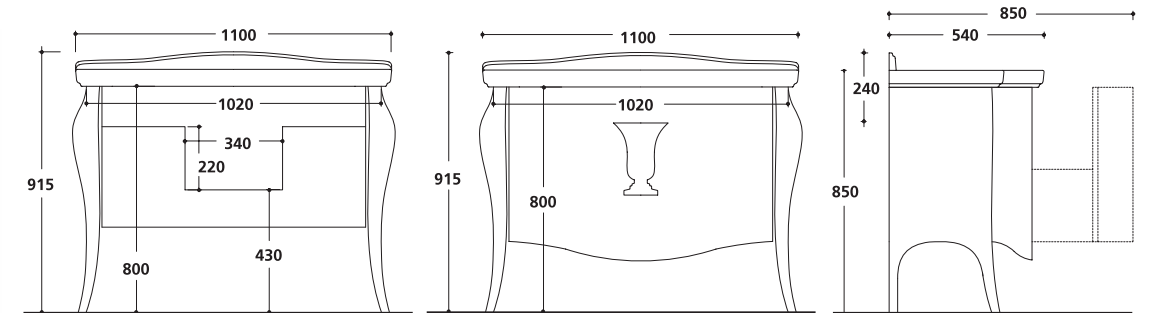

RETRO NOUVEAU 1100 FLOOR VANITY CABINET

● BLACK GLOSS: BD-11133.BKG
● BLACK OAK: BD-11133.BKO

RETRO NOUVEAU

RETRO NOUVEAU