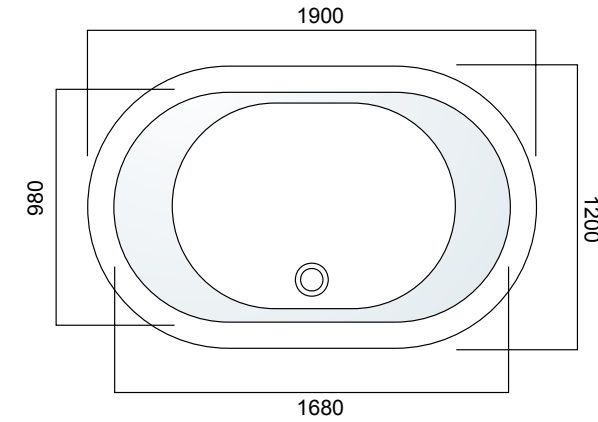

CORSAIR INSET BATH

1900L X 1200W X 620H

● BD-10109.WH

CORSAIR

EURO DUO INSET BATH

1700L X 750W X 460H

● BD-10146.WH