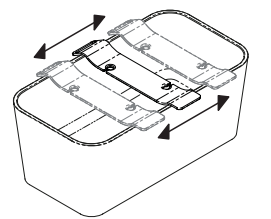

TOMBOLO CONTEMPORARY BATH RACK - OAK
● 52010.00

NOTE: RECOMMENDED FOR AMALFI, BARCELONA, EDGE, IOS AND NAPOLI

IOS/EDGE BACKREST
● 52099.10

NAPOLI HEADREST
● 52096.10

BATH CLICKER WASTE
40MM / NO OVERFLOW
● 79168.02