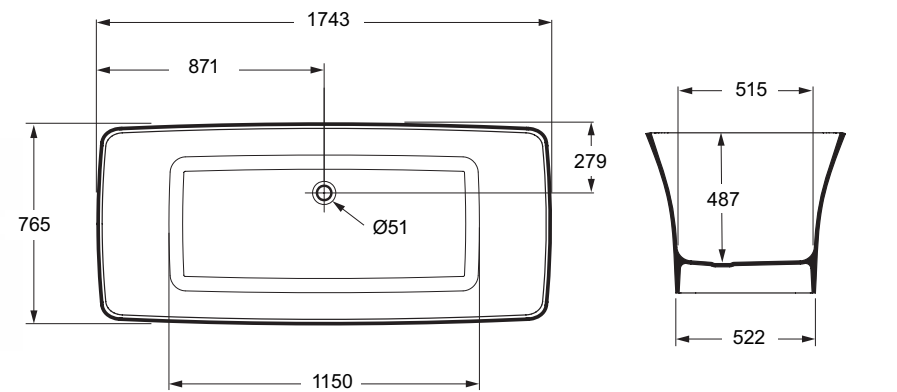

RAVELLO DOUBLE ENDED FREESTANDING BATH
1743L X 765W X 600H

● 52089.10

OPTIONAL EXTRA:
BATH CLICKER WASTE
40MM / NO OVERFLOW
● 79168.02