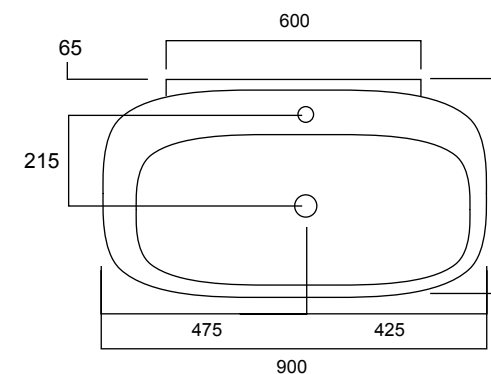

- WHITE: HDL50
- BLACK: HDL50BLK

DIAL WALL BASIN

600L X 470W X 130H / 1TH

- WHITE: HDL51
- BLACK: HDL51BLK

DIAL WALL BASIN

900 X 495 X 130H / 1TH

- WHITE: HDL52
- BLACK: HDL52BLK

ENVY SEMI RECESSED BASIN
480L X 480W X 180H / 1TH