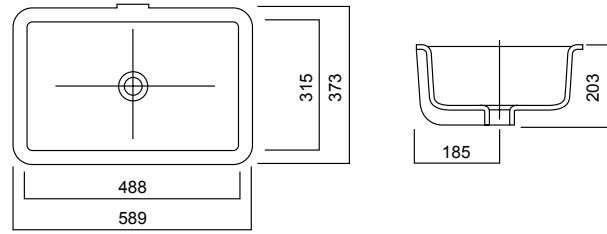

CORSAIR UNDERCOUNTER BASIN

539L X 373W X 203H

● BD-15149.WH