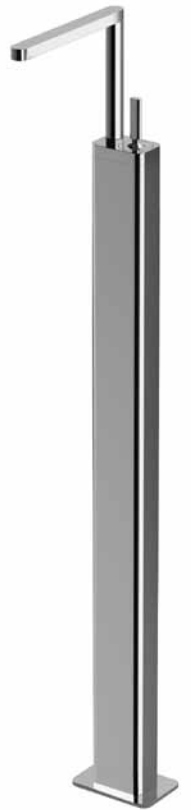

URBAN BASIN MIXER
C/W POP-UP WASTE
WELS 3 STAR
● CHROME: BD-14001.CP
● BRUSHED NICKEL: BD-14001.BN

URBAN TALL BASIN MIXER
C/W POP-UP WASTE 255MM HIGH
WELS 3 STAR
● CHROME: BD-14009.CP
● BRUSHED NICKEL: BD-14009.BN

URBAN KITCHEN MIXER
WELS 2 STAR
● CHROME: BD-14089.CP
● BRUSHED NICKEL: BD-14089.BN

URBAN FREESTANDING BASIN MIXER
1046MM HIGH
WELS 4 STAR
● CHROME: BD-14033.CP
● BRUSHED NICKEL: BD-14033.BN