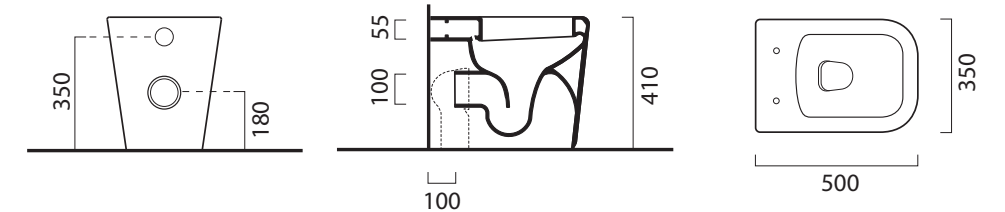

SMOOTH BTW BIDET

1TH

- BD-13109.WH