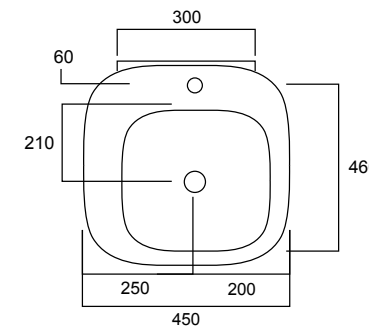

- WHITE: HDL50
- BLACK: HDL50BLK

DIAL WALL BASIN

600L X 470W X 130H / 1TH

- WHITE: HDL51
- BLACK: HDL51BLK

DIAL WALL BASIN

900 X 495 X 130H / 1TH

- WHITE: HDL52
- BLACK: HDL52BLK

ENVY SEMI RECESSED BASIN
480L X 480W X 180H / 1TH