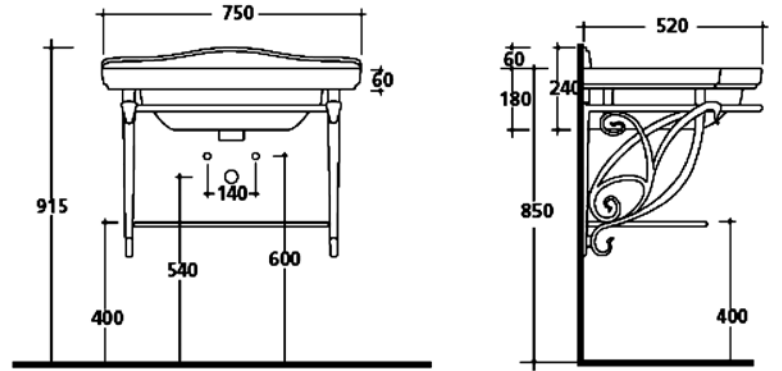

RETRO NOUVEAU 750 WALL BASIN STAND

ALUMINIUM ALLOY WALL-HUNG UNDER-BASIN STAND WITH UNDER FRAME COUNTERTOP AND TOWEL-RACK
● BD-11037.AL