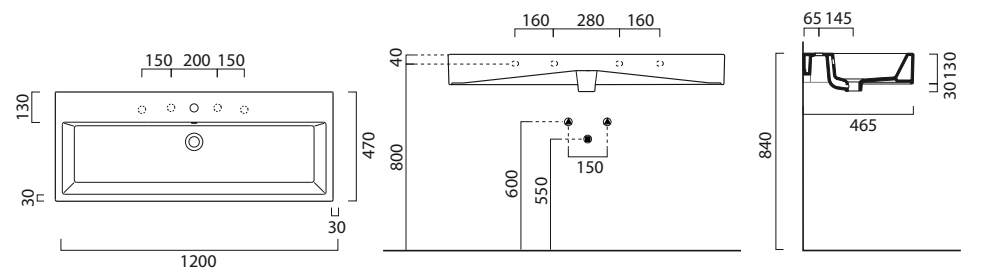

OPTIONAL EXTRA:
SMOOTH 600
TOWEL HOLDER

- BD-13157.CP

SMOOTH WALL BASIN

800L X 470W X 160H

- NTH: BD-13137.WH
- 1TH: BD-13138.WH

SMOOTH WALL BASIN

1200L X 470W X 160H

- NTH: BD-13133.WH
- 1TH: BD-13134.WH