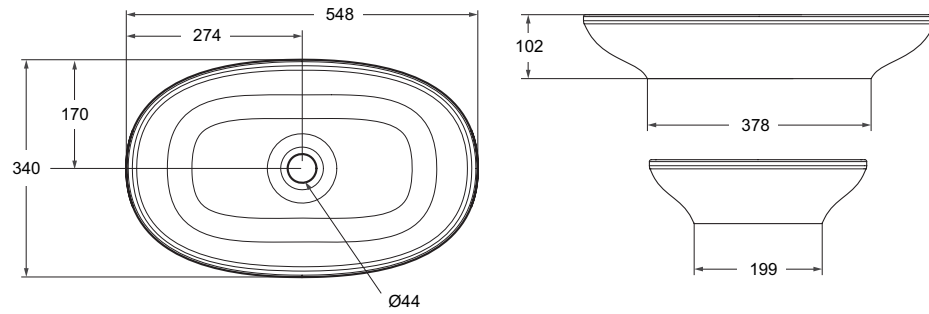

CABRITS FREESTANDING BATH
1739L X 745W X 561H

● 52060.10

OPTIONAL EXTRA:
BATH CLICKER WASTE
40MM / NO OVERFLOW
● 79168.02

CABRITS 55 VESSEL BASIN
548L X 340W X 102H / NTH

● 52061.10

RAVELLO DOUBLE ENDED FREESTANDING BATH
1743L X 765W X 600H