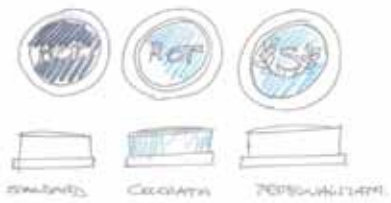

ZUCCHETTI.

View detail and complete range on page 206-207