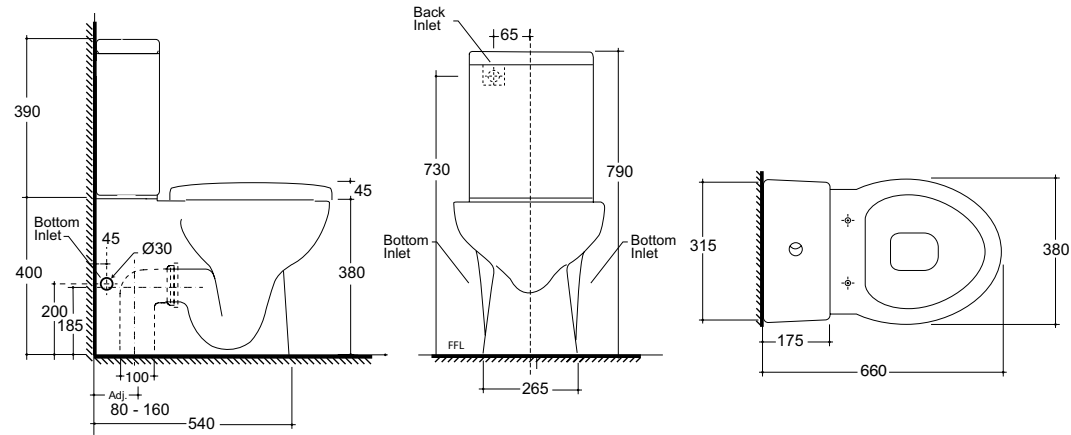

ENVY 2 BTW CC TOILET SUITE
C/W SOFT CLOSE SEAT

● 28125.10