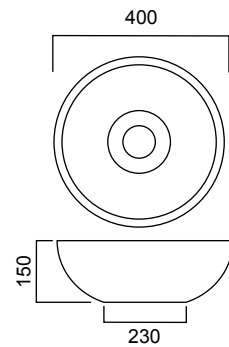

ANGKOR C/TOP WASH BASIN

Ø410 X 140H / NTH

● BD-10073.BR

HANOI C/TOP WASH BASIN

Ø410 X 150H / NTH

● BD-10077.BR

OSAKA C/TOP WASH BASIN

Ø410 X 150H / NTH / DARK GREY

● BD-10061.GY

RANGOON C/TOP WASH BASIN

Ø400 X 150H / NTH / DARK GREY

● BD-10069.GY

KATHMANDU C/TOP WASH BASIN

Ø410 X 140H / NTH / GREEN

● BD-10065.GR

JAKARTA C/TOP WASH BASIN

Ø410 X 150H / NTH / BROWN

● BD-10057.BR

PLYMOUTH COUNTERTOP WASH BASIN

610L X 305W X 102H / NTH

● BD-10053.BZ

LISKEARD COUNTERTOP WASH BASIN

540L X 310W X 170H / NTH

● BD-10049.BZ

TRURO COUNTERTOP WASH BASIN

Ø405 X 145H / NTH

● BD-10041.CR

POLPERRO INSET WASH BASIN

465L X 395W X 175H / NTH

● BD-10045.CR

SANTIAGO ROUND COUNTERTOP BASIN

432L X 381W X 160H / NTH

- BLACK: BD-10021.BK
- CLASSIC TRAVERTINE: BD-10021.TR
- DARK GREY BLACK: BD-10021.GY

LA CIEBA WASH C/TOP BASIN

Ø432 X 160H / NTH

- BEIGE CREAM: BD-10035.BG
- BATI BLACK BASALT: BD-10035.BK
- DARK GREY BLACK: BD-10035.GY

SAN JOSE ROUND COUNTERTOP BASIN

Ø400 X 150H / NTH

● BEIGE: BD-10033.BG

GUATEMALA FLOOR STANDING ROUND WASH BASIN

Ø400 X 900H / NTH

- BEIGE: BD-10017.BG
- BATI BLACK BASALT: BD-10017.BK

ALWAYS OPEN WASTE

1 1/4" 100MM LENGTH COPPER

- CHROME: BD-10205.CP
- BRONZE: BD-10205.BZ
- BRUSHED NICKEL: BD-10205.BN
- GOLD: BD-10205.GD
- COPPER: BD-10205.CR

LOVE DÉCOR A FREESTANDING WASH BASIN

Ø480 X 830H / WITHOUT OVERFLOW / NTH

NOTE: TILES NOT INCLUDED

● BD-10089.WH

LOVE DÉCOR B FREESTANDING WASH BASIN

Ø480 X 830H / WITHOUT OVERFLOW / NTH

NOTE: TILES NOT INCLUDED

● BD-10093.WH

RIO ROUND FLOOR STANDING BASIN

Ø457 X 830H / NTH

- CLASSIC TRAVERTINE: BD-10001.TR
- WALNUT: BD-10001.WN
- NORDIC GREY: BD-10001.GY
- TAURUS BLACK: BD-10001.BK

LOVE FREESTANDING WASH BASIN

Ø480 X 830H / WITHOUT OVERFLOW / NTH

● BD-10085.WH