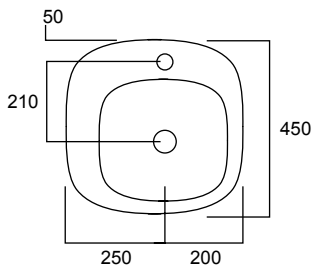

DIAL VESSEL BASIN

450L X 450W X 130H / 1TH

- WHITE: HDL53
- BLACK: HDL53BLK