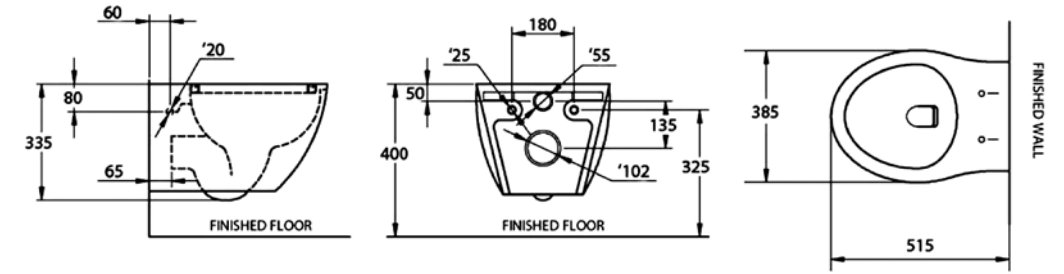

ENVY 2 WALL HUNG PAN & SEAT
C/W SOFT CLOSE SEAT / REQUIRES INWALL CISTERN

● 28137.10