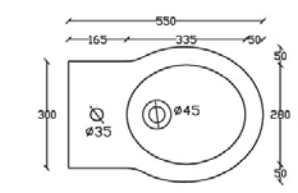

RETRO NOUVEAU BTW BIDET

1. BD-11121.WH