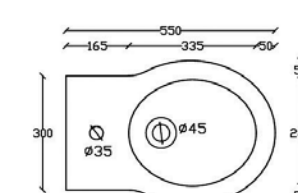

RETRO NOUVEAU WALL HUNG BIDET

1. BD-11117.WH