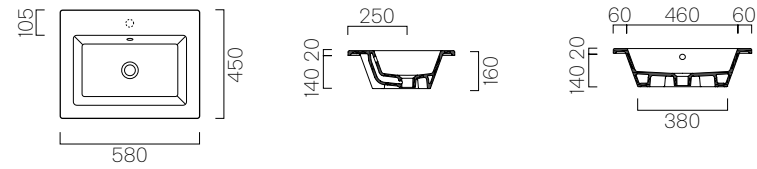

SMOOTH INSET BASIN

580L X 450W X 160H

- NTH: BD-13161.WH
- 1TH: BD-13163.WH