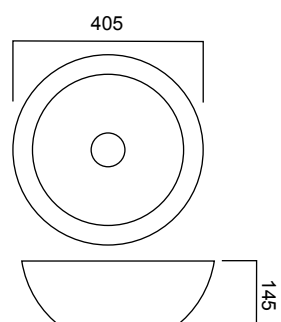

540L X 310W X 170H / NTH

● BD-10049.BZ

TRURO COUNTERTOP WASH BASIN

Ø405 X 145H / NTH

● BD-10041.CR

POLPERRO INSET WASH BASIN

465L X 395W X 175H / NTH

● BD-10045.CR