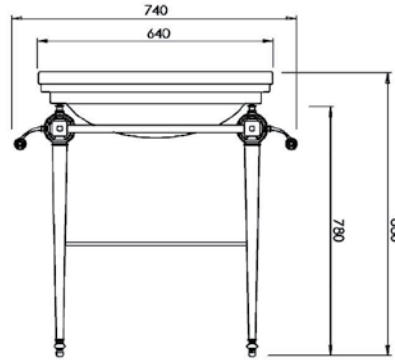

EXPOSED BATH WASTE KIT K16
● 79132.02

**ASTORIA DECO WHITE
640 WASH BASIN**

- 640L X 490W
● 1TH: IM-AD1LB11030
● 3TH: IM-AD1LB31030

**ASTORIA DECO BLACK
640 WASH BASIN**

- 640L X 490W
● 1TH: IM-AD1LB11230
● 3TH: IM-AD1LB31230