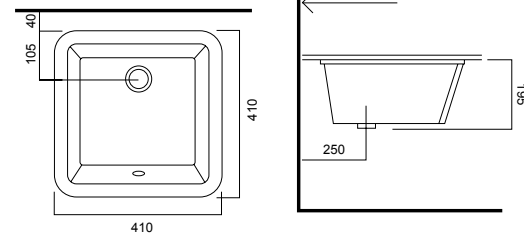

CUBE SQUARE UNDERMOUNT BASIN WITH OVERFLOW / NTH

410L X 410W X 195H

● BD-CUB-104611