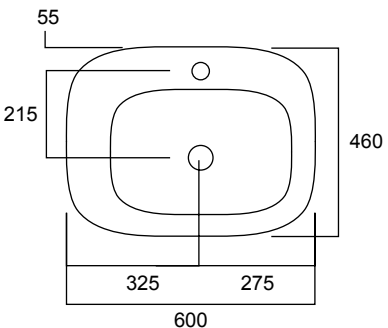

DIAL VESSEL BASIN

600 X 460 X 130H / 1TH

- WHITE: HDL54
- BLACK: HDL54BLK