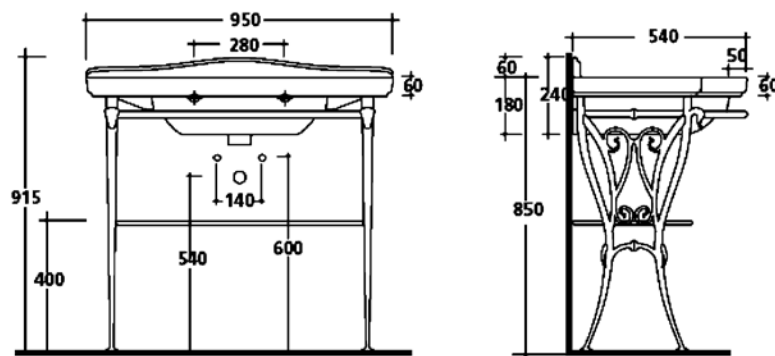

RETRO NOUVEAU 1100 FLOOR BASIN STAND

ALUMINIUM ALLOY UNDER-BASIN STRUCTURE WITH UNDER FRAME COUNTERTOP AND TOWEL-RACK
● BD-11073.AL

RETRO NOUVEAU 1100 WALL BASIN STAND

ALUMINIUM ALLOY WALL-HUNG UNDER-BASIN STAND WITH UNDER FRAME COUNTERTOP AND TOWEL-RACK
● BD-11077.AL

RETRO NOUVEAU 950 FLOOR BASIN STAND

ALUMINIUM ALLOY UNDER-BASIN STRUCTURE WITH UNDER FRAME COUNTERTOP AND TOWEL-RACK
● BD-11053.AL

RETRO NOUVEAU 950 WALL BASIN STAND

ALUMINIUM ALLOY WALL-HUNG UNDER-BASIN STAND WITH UNDER FRAME COUNTERTOP AND TOWEL-RACK
● BD-11057.AL

RETRO NOUVEAU 750 FLOOR VANITY CABINET

● BLACK GLOSS: BD-11125.BKG
● BLACK OAK: BD-11125.BKO

RETRO NOUVEAU 750 FLOOR BASIN STAND

ALUMINIUM ALLOY UNDER-BASIN STRUCTURE WITH UNDER FRAME COUNTERTOP AND TOWEL-RACK
● BD-11033.AL

RETRO NOUVEAU 750 WALL BASIN STAND

ALUMINIUM ALLOY WALL-HUNG UNDER-BASIN STAND WITH UNDER FRAME COUNTERTOP AND TOWEL-RACK
● BD-11037.AL

RETRO NOUVEAU 650 FLOOR BASIN STAND

ALUMINIUM ALLOY UNDER-BASIN STRUCTURE WITH UNDER FRAME COUNTERTOP AND TOWEL-RACK
● BD-11013.AL

RETRO NOUVEAU 650 WALL BASIN STAND

ALUMINIUM ALLOY WALL-HUNG UNDER-BASIN STAND WITH UNDER FRAME COUNTERTOP AND TOWEL-RACK
● BD-11017.AL

RETRO NOUVEAU 1100 FLOOR VANITY CABINET

● BLACK GLOSS: BD-11133.BKG
● BLACK OAK: BD-11133.BKO

RETRO NOUVEAU

RETRO NOUVEAU