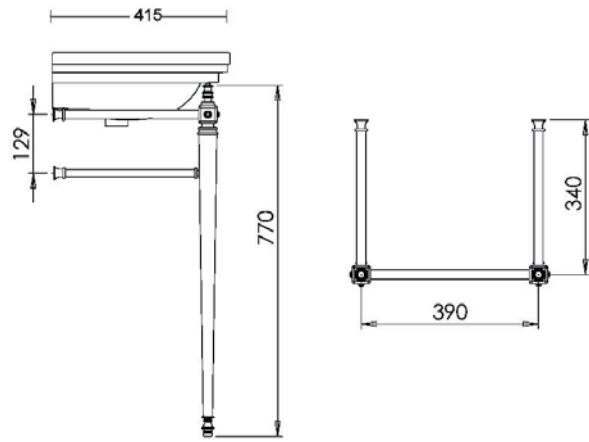

ASTORIA DECO 520 BASIN STAND KIT

1. CHROME: IM-ZXBS2400100
   ● BLACK: IM-ZXBS1020120