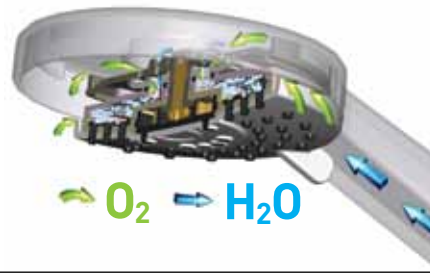

AQUA AIR TECHNOLOGY

All Aquabella Hand Showers incorporate Aqua Air Technology. The air and water mix is a water saving feature that also provides superb flow performance that is both soft and invigorating during showering.

The 300, 200 and the 300 x 200 Vibrant Ultra Flat Showerheads also incorporate air technology. All Ultra Flat Showerheads also incorporate a flow device which helps to eliminate dripping after water closure, providing the showerhead is in a horizontal position.

AQUA AIR