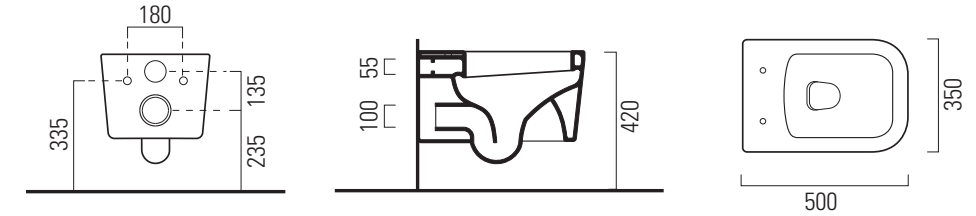

SMOOTH WALL HUNG BIDET

1TH

- BD-13097.WH