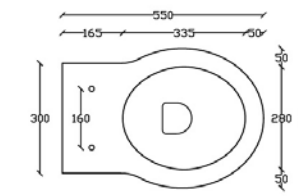

RETRO NOUVEAU BTW PAN

1. REQUIRES SEAT
   ● BD-11093.WH