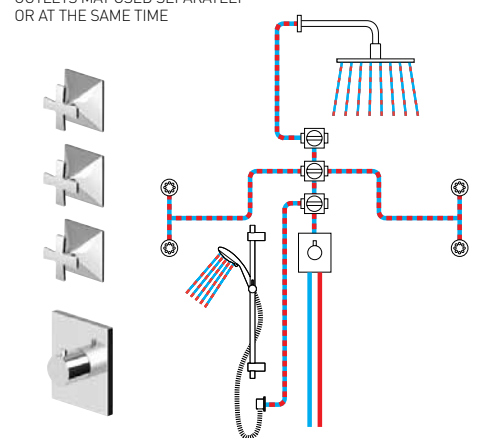

3 STOP VALVE TO CONTROL 3 OUTLETS

OUTLETS MAY USED SEPARATELY OR AT THE SAME TIME