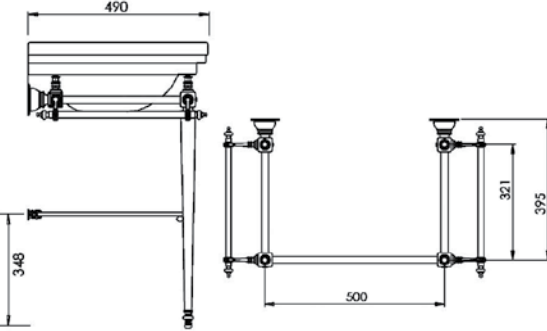

ASTORIA DECO 640 BASIN STAND KIT

- CHROME: IM-ZXBS1020100
● BLACK: IM-ZXBS1020120

**ASTORIA DECO WHITE
520 WASH BASIN**

- 520L X 415W
● 1TH: IM-AD1SB11030
● 3TH: IM-AD1SB31030

**ASTORIA DECO BLACK
520 WASH BASIN**