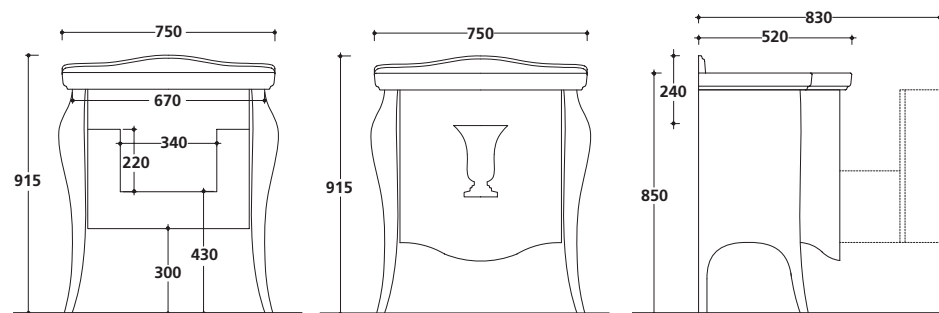

RETRO NOUVEAU 750 FLOOR VANITY CABINET

● BLACK GLOSS: BD-11125.BKG
● BLACK OAK: BD-11125.BKO