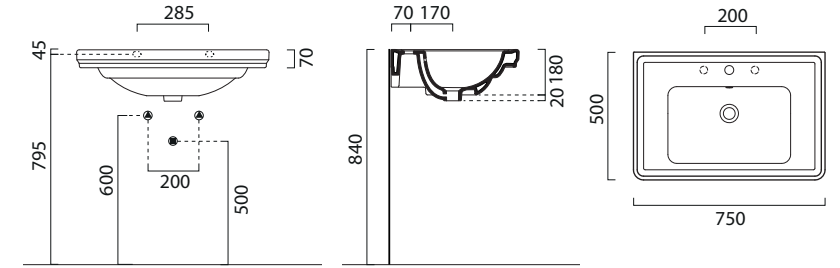

BLOOMSBURY TIFFANY WALL BASIN

750L X 500W X 200H

- 1TH: BD-15041.WH
- 3TH: BD-15045.WH