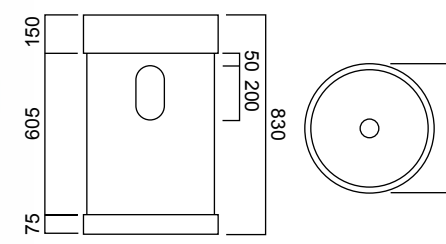

LOVE DÉCOR A FREESTANDING WASH BASIN

Ø480 X 830H / WITHOUT OVERFLOW / NTH

NOTE: TILES NOT INCLUDED

● BD-10089.WH