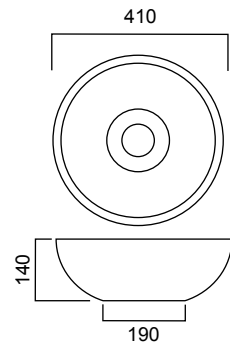

ANGKOR C/TOP WASH BASIN

Ø410 X 140H / NTH

● BD-10073.BR

HANOI C/TOP WASH BASIN

Ø410 X 150H / NTH

● BD-10077.BR