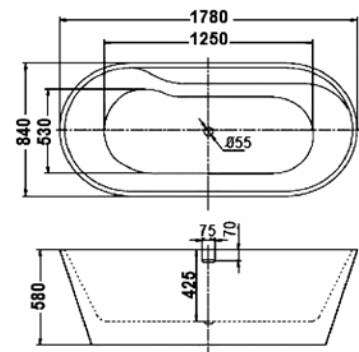

URBAN SEAT AND COVER
● BD-14113.WH

URBAN SOFT CLOSE SEAT AND COVER
● BD-14117.WH

URBAN FREESTANDING BATH
1780L X 840W X 580H
● BD-14119.WH