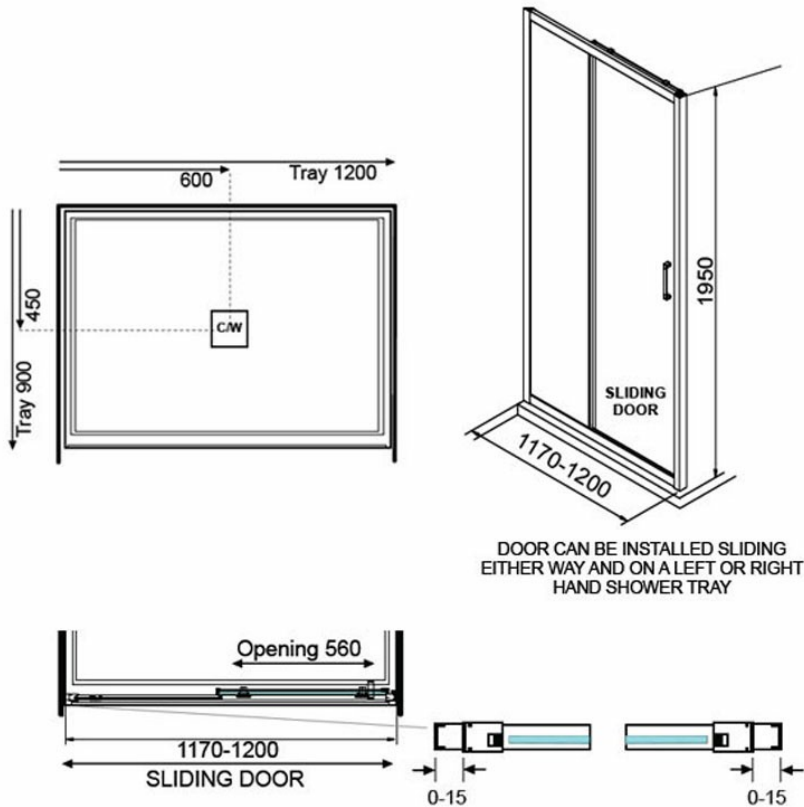

ELEMENTI TILED SHOWER 1200 X 900 CHROME - CENTRE WASTE

11691.02
$1999

ELEMENTI

Residential/Light Commercial Use

Suitable for Residential/Light Commercial Use (Kitchens, Bathrooms and Laundries in Hotels, Motels and Retirement Villages).

1

Guarantee

1 Year Guarantee on shower enclosure seals and drip strips

10

Guarantee

10 Year Guarantee* Terms & Conditions apply

Rear Upstand

40mm rear upstand and interlocking side channels ensure water stays within the tray.

Safety Lip

A 5mm Safety Lip on the front edge of the tray, creates more surface to silicone preventing leakage from under the door or extrusion.

Nano Technology

NANO glass (ClearShield) has been specially developed by Ritec using advanced NANO technology creating a non stick surface. This award winning technology makes glass easier to clean and resists staining and discolouration.

AS NZS 2208

Safety Glass tested to AS NZS 2208 standard.

Easy Clean

Easy Clean Design. Removable rollers and door seals also allow for easy cleaning.

Weight Tested

Weight Tested to 200kg