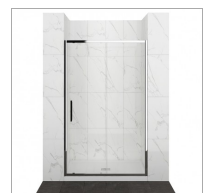

AS NZS 2208

Safety Glass tested to AS NZS 2208 standard.

Easy Clean

Easy Clean Design. Removable rollers and door seals also allow for easy cleaning.

Weight Tested

Weight Tested to 200kg

The Elementi Tiled Shower is designed to bring elegance and functionality to your bathroom with its high-tech features and high-quality construction. Coming in a dimension of 1200 x 900, the enclosure offers spacious room while maintaining sleekness and style, complete with a chrome frame and sliding glass door for smooth, easy operation.

Crafted with superior craftsmanship, the Elementi Tiled Shower features superior materials and parts to deliver a long-lasting, durable shower enclosure. The 40mm rear upstand and interlocking side channels are constructed to retain water within the tray, meaning leaks are impossible. Furthermore, the 5mm safety lip on the front of the tray provides extra silicone surface area to prevent leakage under the door or extrusion.