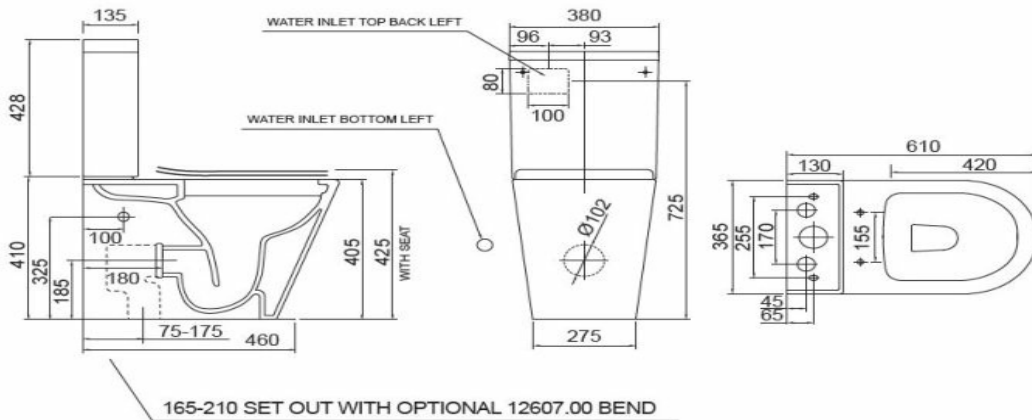

LSPEC CC BTW TOILET SUITE TOP/BOTTOM INLET

12510.10
$1169

ELEMENTi

Residential/Light Commercial Use

Suitable for Residential/Light Commercial Use (Kitchens, Bathrooms and Laundries in Hotels, Motels and Retirement Villages).

Guarantee

1 Year Guarantee on toilet seat & cistern parts/fittings

Guarantee

10 Year Guarantee

4 Star WELS rating (Toilets)

Allows for a 4.5 litre large flush and a 3 litre half flush

Hand Finished

Hand Finished Vitreous China.

Soft Close Seat

The Soft Close automatic closure system finally puts an end to noisy closing WC seats. Just a fingertip touch and the lid closes all by itself, gently and silently.

Water Inlet

Top Water Inlet

Water Inlet

Bottom Water Inlet

BPIR - B2.3.1 Durability

This product complies with Building Code Regulation B2.3.1

BPIR - G1.2.1 WC Pans

This product complies with Building Code Regulation G1.2.1 WC PANS

BPIR - G1.2.2 Flushing Systems

This product complies with Building Code Regulation G1.2.2 FLUSHING SYSTEMS