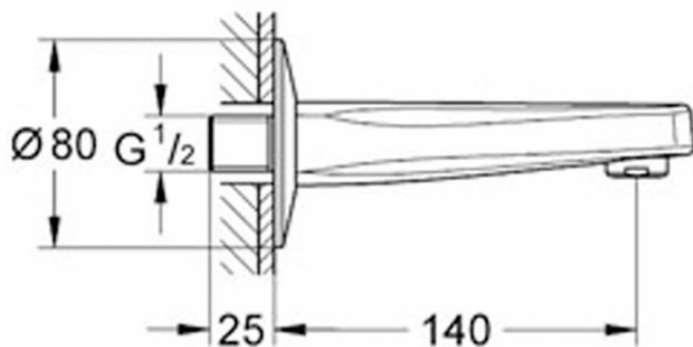

BAUFLOW/CURVE BATH SPOUT CHROME

13252000
\$229

GROHE

Note: Female Thread

15	Guarantee	15 Year Guarantee
i	Grohe Light	Developed to minimise the presence of lead and nickel in drinking water
i	Grohe StarLight	Made-to-last surfaces ranging from precious matt to shiny like a diamond.
i	Grohe Quality	Designed & Engineered in Germany

The flowing transition from spout to body brings movement and vitality.