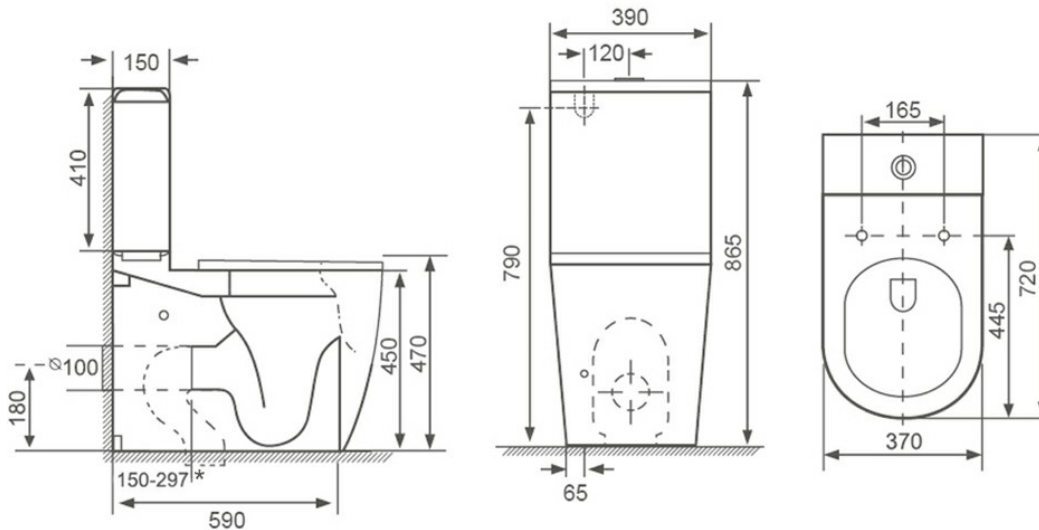

UNO ACCESSIBLE/OVERHEIGHT BTW CC TOILET SUITE GLOSS
WHITE - THICK SEAT

ELEMENTi

14850.10
\$1739

55-200mm set out can be achieved using a 15020.10 PVC Bend (not supplied)

1	Guarantee	1 Year Guarantee on Seat, Buttons & Cistern Parts
10	Guarantee	10 Year Guarantee
	4 Star WELS rating	4.5L Full Flush, 3L Half Flush
	HyperJet Flushing System	A powerful rear projection of water achieves maximum cleaning.
	Hygienic Rimless Design	Hygienic and easy to clean
	Hand Finished	Hand Finished Vitreous China.
	Soft Close Seat	The Soft Close automatic closure system finally puts an end to noisy closing WC seats. Just a fingertip touch and the lid closes all by itself, gently and silently.
	Compliance	Complies with NZS 4121:2001 - Designed for wheelchair access and mobility
	BPIR - NZS 4121:2001 Toilets	This product complies with Building Code Regulation NZS 4121:2001 Access & Mobility - Toilets
	BPIR - B2.3.1 Durability	This product complies with Building Code Regulation B2.3.1 Durability
	BPIR - G1.2.1 WC Pans	This product complies with Building Code Regulation G1.2.1 Personal Hygiene - WC Pans