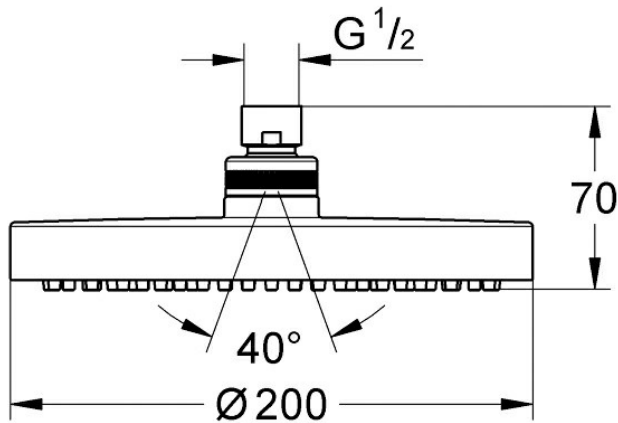

NEW TEMPESTA COSMO 200MM SHOWER HEAD

26497001
\$215

GROHE

Residential/Light Commercial Use

Suitable for Residential/Light Commercial Use (Kitchens, Bathrooms and Laundries in Hotels, Motels and Retirement Villages).