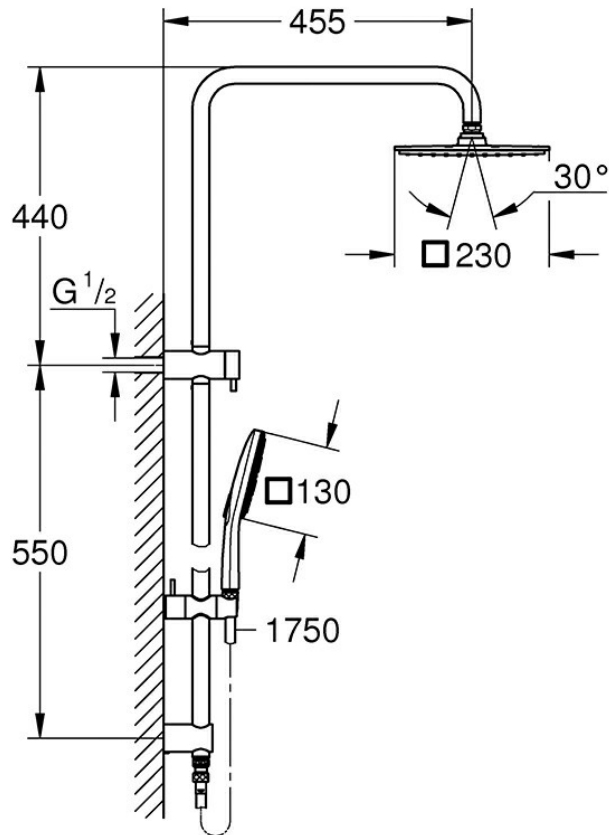

SMARTACTIVE 3FCT COLUMN SHOWER SQUARE CHROME

26611000
$3295

GROHE

Residential/Light Commercial Use

Suitable for Residential/Light Commercial Use (Kitchens, Bathrooms and Laundries in Hotels, Motels and Retirement Villages).

Guarantee

15 Year Guarantee

3 Star WELS rating

9 litres per minute.

Grohe SmartTip

Access three spray patterns with the touch fo your fingertip

Grohe Rain Spray

Gentle shower offers generous coverage to relax and soothe

Grohe ActiveMassage

Vigorous, targeted spray creates pulsating massage.

Grohe Jet Spray

Powerful, hydrotherapy-like spray is ideal after workouts

Grohe EcoJoy

Save precious resources and enjoy 100% water comfort.

Grohe StarLight

Made-to-last surfaces ranging from precious matt to shiny like a diamond.

Grohe DreamSpray

Innovative quality showers for luxurious revitalisation and wellbeing.

Grohe Quality

Designed & Engineered in Germany