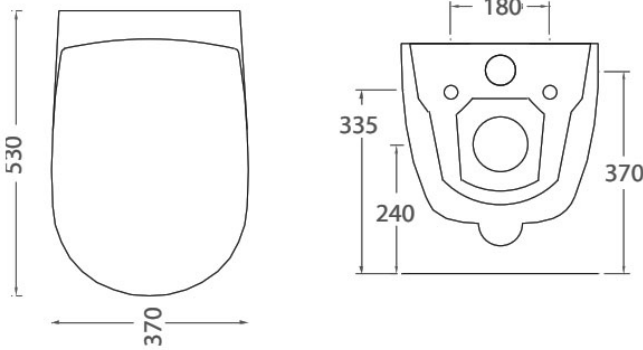

FILE WALL HUNG PAN C/W SOFT CLOSE SEAT - WHITE

27201.10
\$1895

the.artceram

NB: Supplied inlet flow rate reducer must be installed.

Residential/Light Commercial Use

Suitable for Residential/Light Commercial Use (Kitchens, Bathrooms and Laundries in Hotels, Motels and Retirement Villages).

Guarantee

5 Year Guarantee

Hygienic Rimless Design

Hygienic and easy to clean

VC Allowance

Please give an allowance of 10mm (-/+) for all Vitreous China toilet dimensions.

Made in Italy

Designed & Engineered in Italy