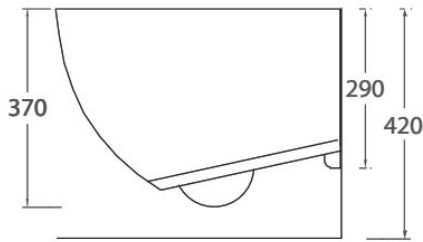

FILE WALL HUNG PAN C/W SOFT CLOSE SEAT - WHITE

27201.10
\$1895

the.artceram

NB: Supplied inlet flow rate reducer must be installed.

Residential/Light Commercial Use

Suitable for Residential/Light Commercial Use (Kitchens, Bathrooms and Laundries in Hotels, Motels and Retirement Villages).

Guarantee

5 Year Guarantee

Hygienic Rimless Design

Hygienic and easy to clean

VC Allowance

Please give an allowance of 10mm (-/+) for all Vitreous China toilet dimensions.

Made in Italy

Designed & Engineered in Italy