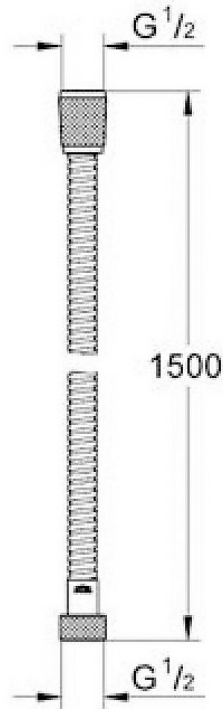

GROHE ROTAFLEX METAL LONGLIFE SHOWER HOSE 1.5M
CHROME

GROHE

28143000
\$285

Residential/Light
Commercial Use

Suitable for Residential/Light Commercial Use (Kitchens, Bathrooms and Laundries in Hotels, Motels and Retirement Villages).

Grohe StarLight

Made-to-last surfaces ranging from precious matt to shiny like a diamond.

It's extra strong and functional! The GROHE Relexaflex Metal Longlife shower hose is perfect in any bathroom and with a versatile length of 1500mm ideal for a shower system or shower rail set. This cleverly designed Longlife hose is built to revel in hard work and can withstand water pressure up to 16 bar, tension up to 75kg and heat up to 75°C. The AntiFold feature ensures it won't bend and end up with annoying kinks. Fitting is swift and simple too as it comes with standard 1/2" connections and is compatible with all standard hand showers.