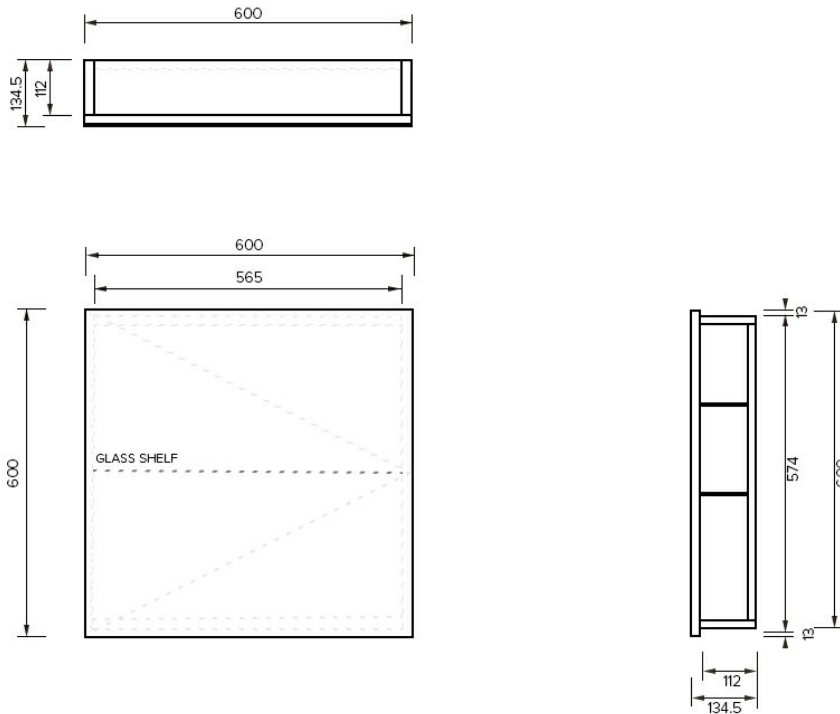

## 600 MIRROR CABINET - DEZIGNA WHITE GLOSS

28480.11  
\$779

ELEMENTI

	Guarantee	5 Year Guarantee
	Hettich Guarantee	All Hettich Hardware comes with a Lifetime Warranty.
	Reversible	Door can be installed to open from left or right.
	Soft Close Hinges	Incorporates Soft Close Hinges.
	Stain Resistant	
	Water Resistant	Moisture resistant board
	Easy Clean	Easy Clean Design.
	Environmental Choice	Product manufactured predominantly from sustainably grown New Zealand plantation pine forests and is Environmental Choice Certified.
	Made in New Zealand	
	Prefinished Material	