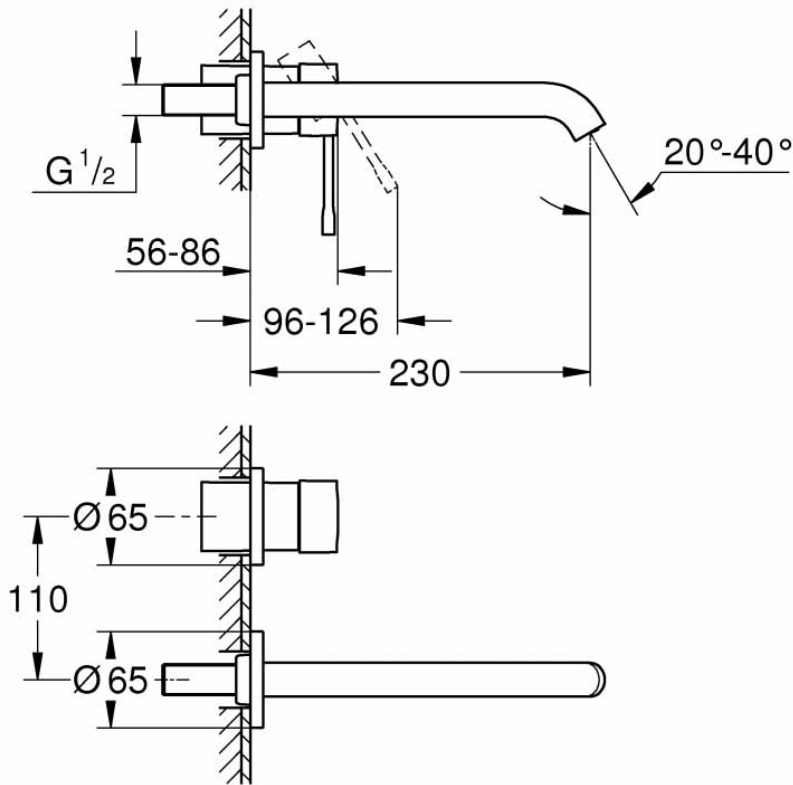

ESSENCE WALL MOUNTED BASIN MIXER TRIM SET 230MM -
CHROME

GROHE

29133001
\$749

Commercial Use Suitable for commercial use.

Guarantee 15 Year Guarantee (including finish)

5 Star WELS rating More than 4.5 but not more than 6 litres per minute