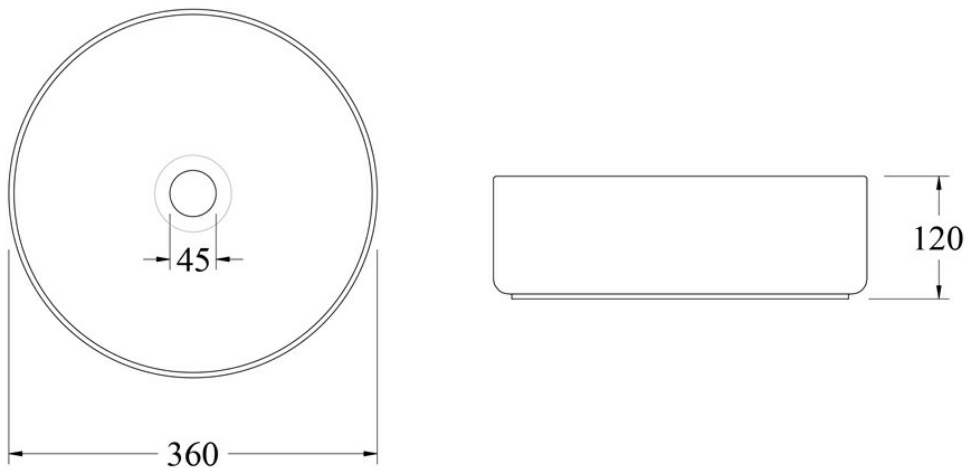

## GARDA VESSEL BASIN 360X360X120MM - GLOSS WHITE

30136.10  
\$219

ELEMENTI

Residential/Light  
Commercial Use

Suitable for Residential/Light Commercial Use (Kitchens,  
Bathrooms and Laundries in Hotels, Motels and  
Retirement Villages).

Guarantee

5 Year Guarantee

Hand Finished

Hand Finished Vitreous China.

Weight

7.4KG

The Elementi Garda Vessel Basin (360 x 360 x 120mm) is a very flexible and modern bathroom fixture, offering a clean, modern round style that will complement a gigantic range of design schemes. Gloss white and matt white models are both available, so it is easy to incorporate into a wide range of bathroom schemes, from minimalistic to more traditional environments, so it will be ideal for domestic and light commercial applications.

Hand-finished vitreous china provides the Garda basin with strength and durability, coupled with beauty. The vitreous china used is smooth, glossy, easy to clean, and stain-proof. With a light but solid weight of 7.4kg, it offers ease of installation without losing out on quality.