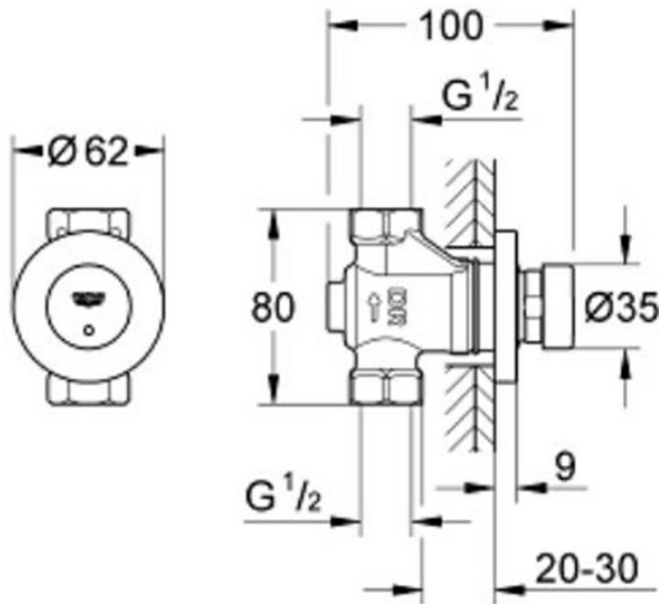

EUROECO COSMOPOLITAN T SELF-CLOSING VALVE 1/2"

36268000  
\$559

GROHE

Residential/Light  
Commercial Use

Suitable for Residential/Light Commercial Use (Kitchens, Bathrooms and Laundries in Hotels, Motels and Retirement Villages).