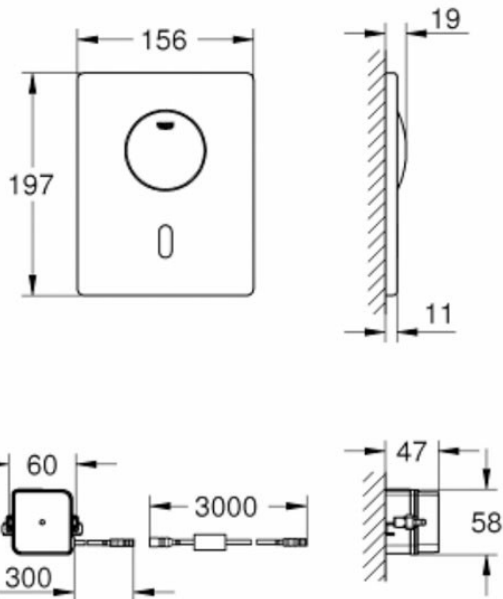

GROHE TECTRON SKATE WC FLUSH PLATE

37419000
\$2855

GROHE

Residential/Light
Commercial Use

Suitable for Residential/Light Commercial Use (Kitchens,
Bathrooms and Laundries in Hotels, Motels and
Retirement Villages).