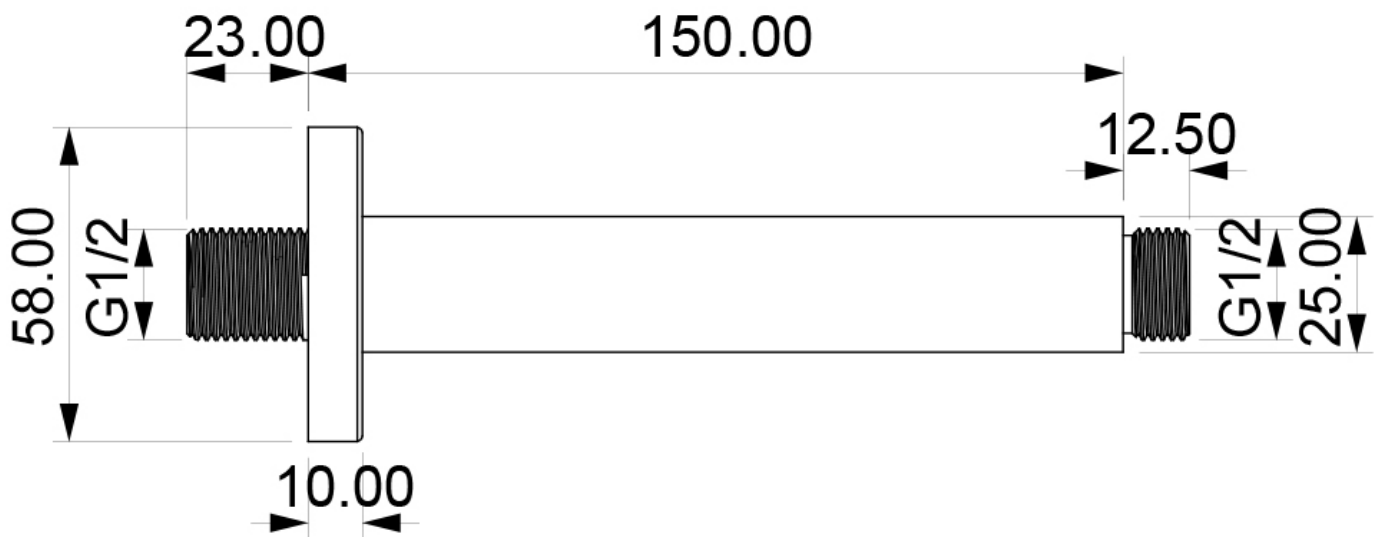

ELEMENTI ROUND CEILING ARM 150MM - GUN METAL

40223.29

\$169

ELEMENTi

5

Guarantee

5 Year Guarantee

ELEMENTi includes in its accessory range a selection of top quality, durable shower arms.