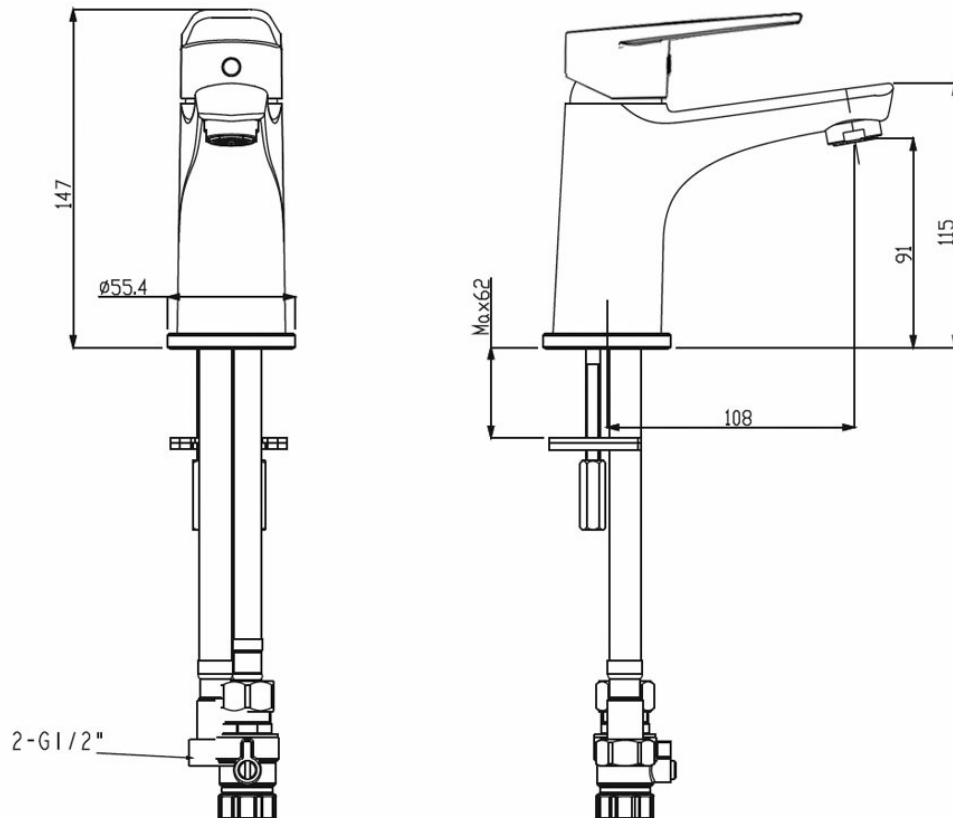

SAVON BASIN MIXER - CHROME

43151.02
$299

ELEMENTi

Check Stop

Ball valves with integrated check stop.

Residential/Light Commercial Use

Suitable for Residential/Light Commercial Use (Kitchens, Bathrooms and Laundries in Hotels, Motels and Retirement Villages).

Guarantee

5 Year Guarantee* on coloured finish

Guarantee

10 Year Guarantee

5 Star WELS rating

5.5 litres per minute. Mains Pressure.

Mains Pressure

Suitable for Mains Pressure.

Flawless Finish

Advanced plating provides a durable surface with a long lasting finish

Effortless Control

Advanced cartridge technology provides a wide operating angle and smooth operation

Chrome Plate

A base of copper is first applied followed by a layer of nickel and then finally a hard gloss coating of chromium to achieve a shiny hard wearing finish.

Electroplated: Gun Metal

Electrical current is used to dissolve components into Lacquer that then adhere to the surface.

Electroplated: Black

Electrical current is used to dissolve components into Lacquer that then adhere to the surface.