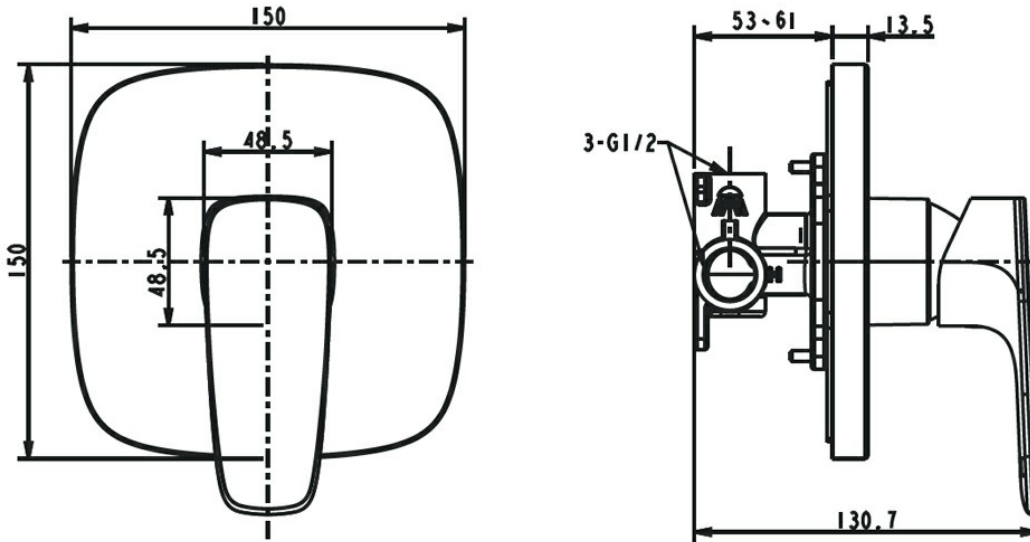

SIGNATURE SHOWER MIXER CHROME

43270.02
\$279

AMERICAN
STANDARD

Residential/Light
Commercial Use

Suitable for Residential/Light Commercial Use (Kitchens, Bathrooms and Laundries in Hotels, Motels and Retirement Villages).