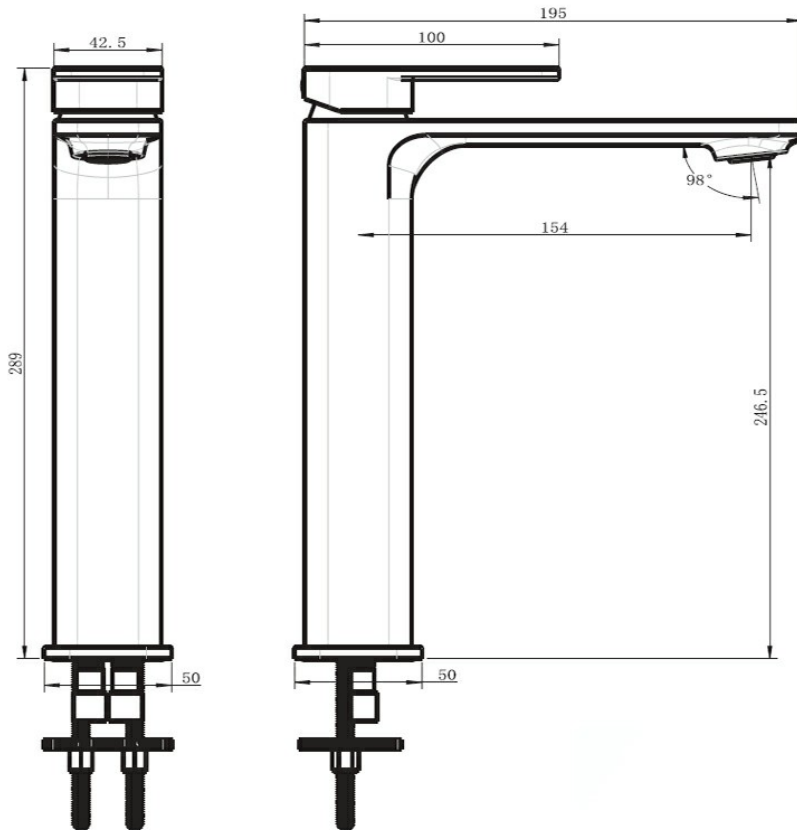

NEO EXTENDED HEIGHT BASIN MIXER - CHROME

44233.02
\$699

ELEMENTi

Residential/Light Commercial Use

Suitable for Residential/Light Commercial Use (Kitchens, Bathrooms and Laundries in Hotels, Motels and Retirement Villages).