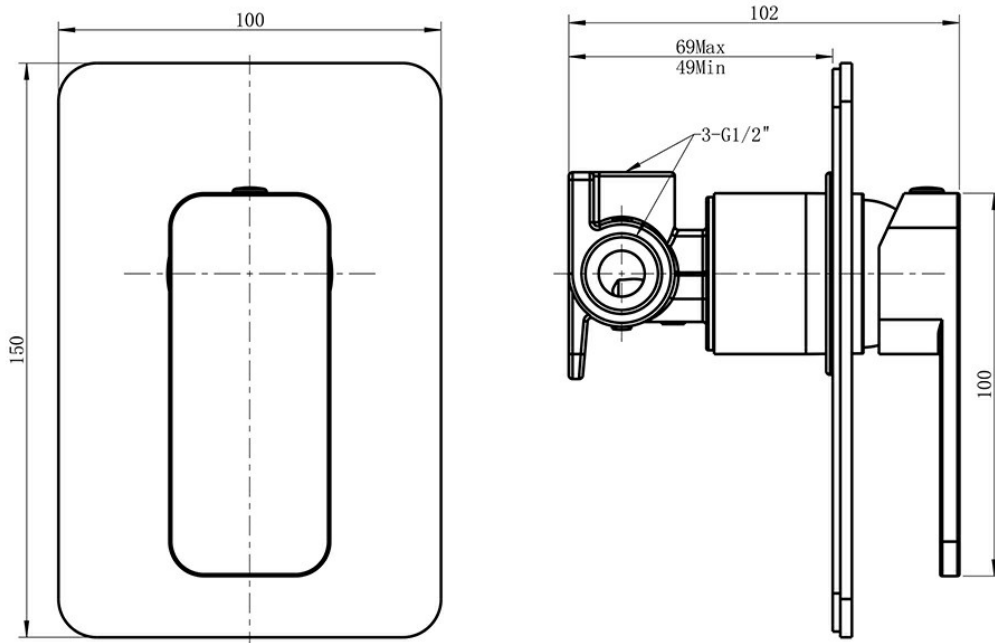

NEO MAINS PRESSURE SHOWER MIXER - CHROME

44240.02
\$455

ELEMENTi

Residential/Light Commercial Use

Suitable for Residential/Light Commercial Use (Kitchens, Bathrooms and Laundries in Hotels, Motels and Retirement Villages).