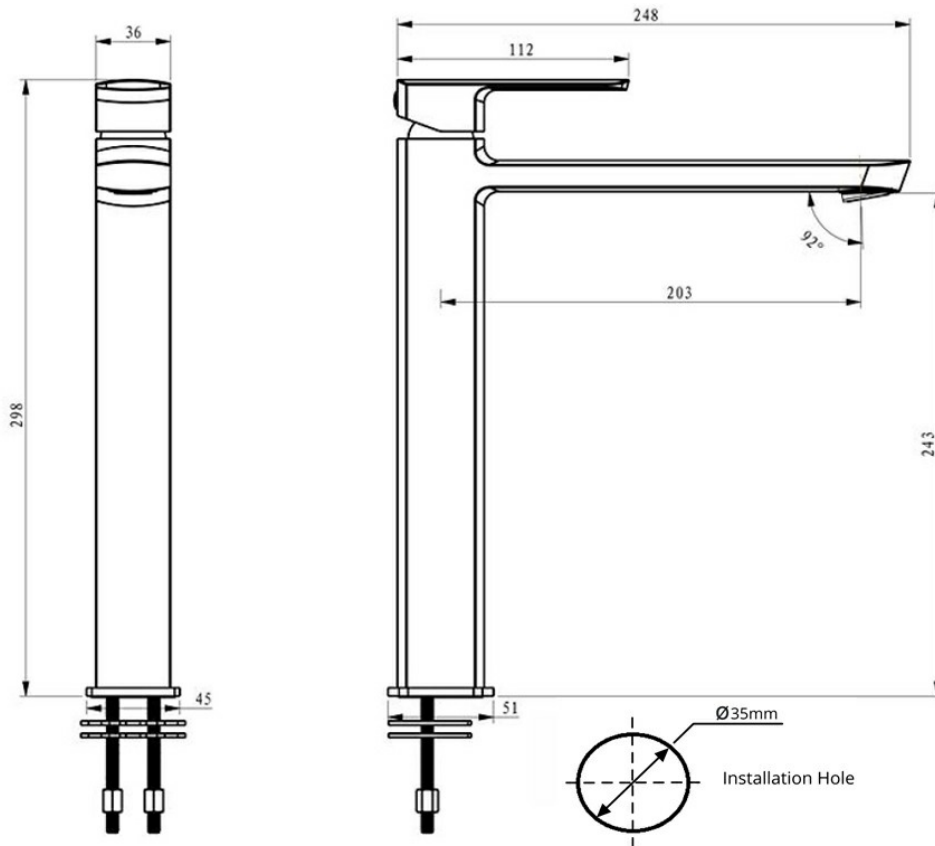

## ION EXTENDED HEIGHT BASIN MIXER - CHROME

44252.02  
\$699

ELEMENTi

	Check Stop	Ball valves with integrated check stop.
	Guarantee	10 Year Guarantee
	Guarantee	5 Year Guarantee on coloured finish
	4 Star WELS rating	More than 6.0 but not more than 7.5 litres per minute. Mains Pressure
	5 Star WELS rating	More than 4.5 but not more than 6 litres per minute. Low/ Unequal Pressure
	Mains Pressure	Suitable for Mains Pressure.
	Multi Pressure	Suitable for Multi Pressure.
	Flawless Finish	Advanced plating provides a durable surface with a long lasting finish
	Effortless Control	Advanced cartridge technology provides a wide operating angle and smooth operation
	Smooth Flow	Aerator reduces scaling while delivering a smooth even flow
	Chrome Plate	A base of copper is first applied followed by a layer of nickel and then finally a hard gloss coating of chromium to achieve a shiny hard wearing finish.

	<b>Electroplated: Gun Metal</b>	Electrical current is used to dissolve components into Lacquer that then adhere to the surface.
	<b>Electroplated: Black</b>	Electrical current is used to dissolve components into Lacquer that then adhere to the surface.
	<b>Electroplated: Brushed Nickel</b>	Electrical current is used to dissolve components into Lacquer that then adhere to the surface.
	<b>BPIR - B2.3.1 Durability</b>	This product complies with Building Code Regulation B2.3.1 Durability
	<b>BPIR - G12.3.2 (A) G12 Water Supplies</b>	This product complies with Building Code Regulation G12.3.2 (A) G12 Water Supplies
	<b>BPIR - G12.3.7 G12 Water Supplies</b>	This product complies with Building Code Regulation G12.3.7 G12 Water Supplies

With flat profiling of the lever and spout combined with sleek lines and stylishly good looks, the new ION tapware collection from Elementi is a superior product in both looks (available in 5 finishes) and performance.