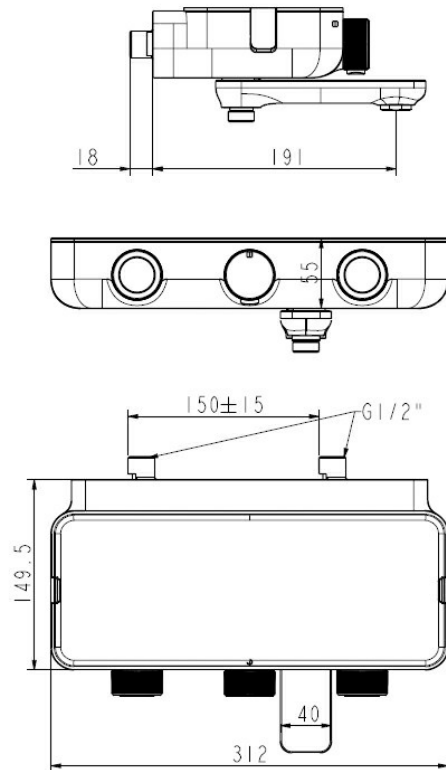

EASYSET EXPOSED C/W BATH/SHOWER MIXER

44296.02
$1765

AMERICAN
STANDARD

**Residential/Light
Commercial Use**

Suitable for Residential/Light Commercial Use (Kitchens, Bathrooms and Laundries in Hotels, Motels and Retirement Villages).

Commercial Use

Suitable for commercial use.

Guarantee

10 Year Guarantee

Easyglide

hand shower holder allows you to adjust its height in one fluid twist and-go movement.

Coolshield

As an added precaution, the faucet body has been designed to stay cool at all times, preventing any instances of accidental scalding.

EasyClick

An instinctive button for switching between spray modes.

ThermoSafe

Safety temperature control up to 49°C, with an auto shut-off function when cold water supply fails.

ThermoComfort

Provides a constant and comfortable temperature.

Swivel Spout

The Swivel spout provides space, flexibility and ease of use.