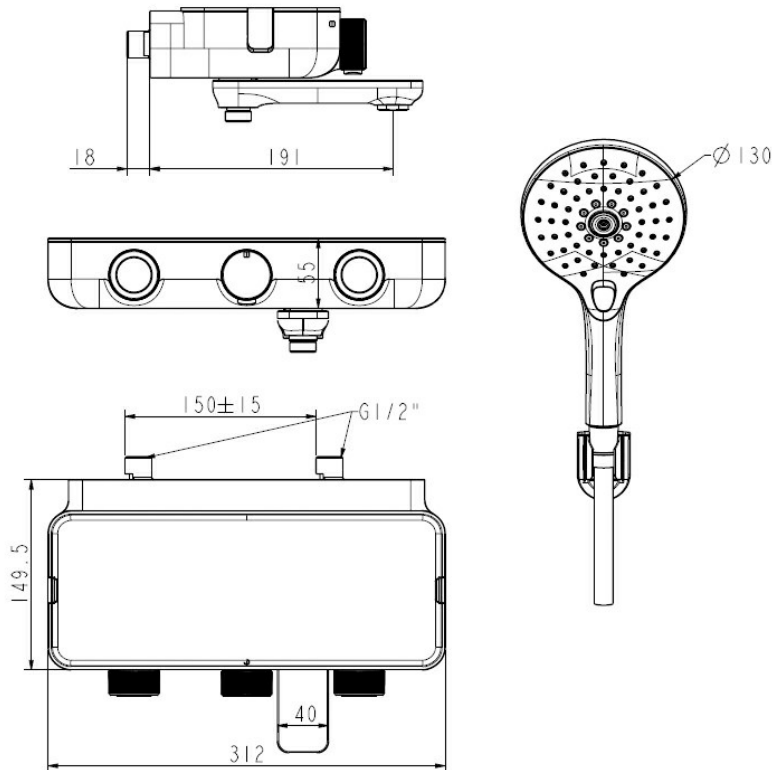

EASYSET EXPOSED C/W BATH SPOUT & 3FCT HAND PIECE KIT

44297.02
\$1935

AMERICAN
STANDARD

1	Guarantee	1 Year Guarantee Shower Parts & Hoses
10	Guarantee	10 Year Guarantee
i	Easyglide	hand shower holder allows you to adjust its height in one fluid twist and-go movement.
3 Star WELS	3 Star WELS rating	8.5 litres per minute.
i	EasyClick	An instinctive button for switching between spray modes.
i	ThermoSafe	Safety temperature control up to 49°C, with an auto shut-off function when cold water supply fails.
i	ThermoComfort	Provides a constant and comfortable temperature.
G	Swivel Spout	The Swivel spout provides space, flexibility and ease of use.

With bathroom space getting smaller, the last thing you want is to clutter your walls with racks you can do without.

With EasySET Exposed, not only does it look stylish, you will love the extra space on the mixer to keep those toiletries and other accessories within reach.

Plus, it is cleverly designed to drain off excess water from the mixer and comes with side hooks to hang your loofahs and bath sponges.

All thoughtfully designed for your comfort and convenience.