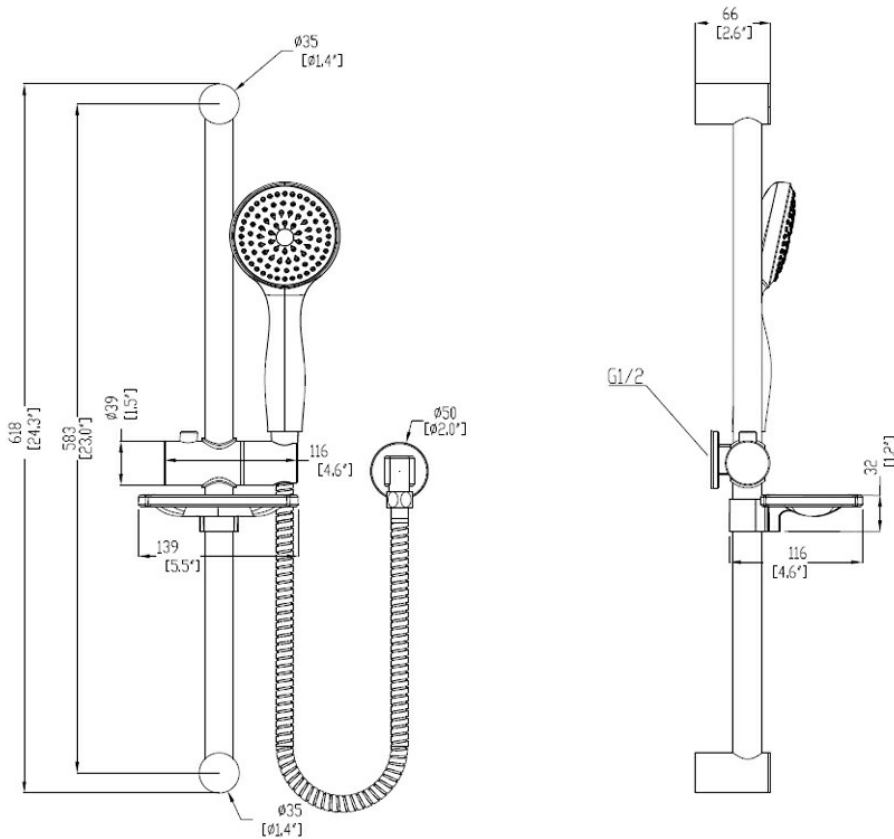

CURA 1FCT SLIDE SHOWER 600MM CHROME

44420.02
$179

ELEMENTi

Residential/Light Commercial Use

Suitable for Residential/Light Commercial Use (Kitchens, Bathrooms and Laundries in Hotels, Motels and Retirement Villages).

Guarantee

10 Year Guarantee

3 Star WELS rating

8.5 litres per minute.

Mains Pressure

Suitable for Mains Pressure.

Multi Pressure

Suitable for Multi Pressure.

Double Check Valves

Protect fresh water from contamination caused by backflow with double check valves

Flawless Finish

Advanced plating provides a durable surface with a long lasting finish

Soap Dish

Includes Soap Dish

BPIR - B2.3.1 Durability

This product complies with Building Code Regulation B2.3.1 Durability

BPIR - G12.3.2 (B) G12 Water Supplies

This product complies with Building Code Regulation G12.3.2 (B) G12 Water Supplies

BPIR - G12.3.7 G12 Water Supplies

This product complies with Building Code Regulation G12.3.7 G12 Water Supplies