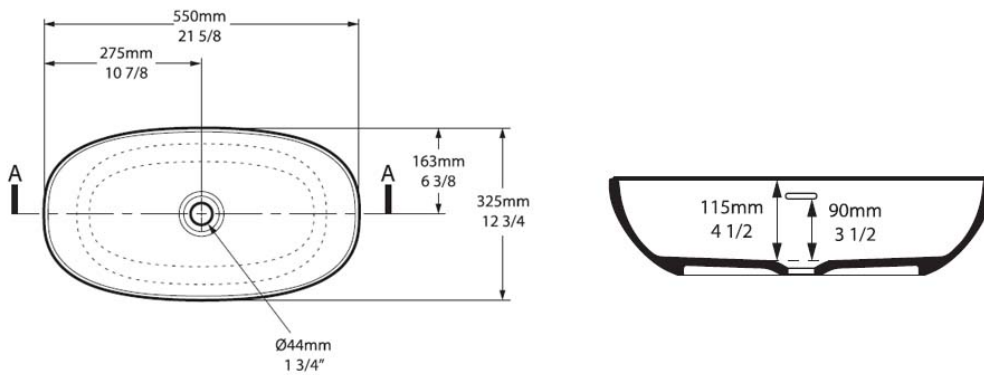

BARCELONA 55 VESSEL BASIN 550MM X 325MM NTH - WHITE

51912.10  
\$1799

victoria ©albert\*

Repairable

Light scratches in the QUARRYCAST material can be repaired and re-polished.

Residential/Light Commercial Use

Taphole

No Tap Hole

Made in South Africa

Designed & Engineered in South Africa

British owned and operated

The Victoria + Albert Barcelona 55 Vessel Basin (550mm x 325mm) is a versatile, designer basin that beautifully sits alongside the Barcelona bath. If you're furnishing a modern domestic bathroom or a commercial space, this basin's sleek design and robust materials will outshine any setting. Available in gloss white and matt white finishes, the Barcelona 55 boasts a chic, minimalist appearance that would suit a variety of schemes.