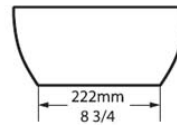

BARCELONA 55 VESSEL BASIN 550MM X 325MM NTH - WHITE

51912.10  
\$1799

victoria ©albert\*

Repairable

Light scratches in the QUARRYCAST material can be repaired and re-polished.

Residential/Light Commercial Use

Taphole

No Tap Hole

Made in South Africa

Designed & Engineered in South Africa

British owned and operated

The Victoria + Albert Barcelona 55 Vessel Basin (550mm x 325mm) is a versatile, designer basin that beautifully sits alongside the Barcelona bath. If you're furnishing a modern domestic bathroom or a commercial space, this basin's sleek design and robust materials will outshine any setting. Available in gloss white and matt white finishes, the Barcelona 55 boasts a chic, minimalist appearance that would suit a variety of schemes.