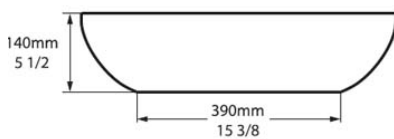

BARCELONA 55 VESSEL BASIN 550MM X 325MM NTH - WHITE

51912.10  
\$1799

victoria ©albert\*

Repairable

Light scratches in the QUARRYCAST material can be repaired and re-polished.

Residential/Light Commercial Use

Taphole

No Tap Hole

Made in South Africa

Designed & Engineered in South Africa

British owned and operated

The Victoria + Albert Barcelona 55 Vessel Basin (550mm x 325mm) is a versatile, designer basin that beautifully sits alongside the Barcelona bath. If you're furnishing a modern domestic bathroom or a commercial space, this basin's sleek design and robust materials will outshine any setting. Available in gloss white and matt white finishes, the Barcelona 55 boasts a chic, minimalist appearance that would suit a variety of schemes.