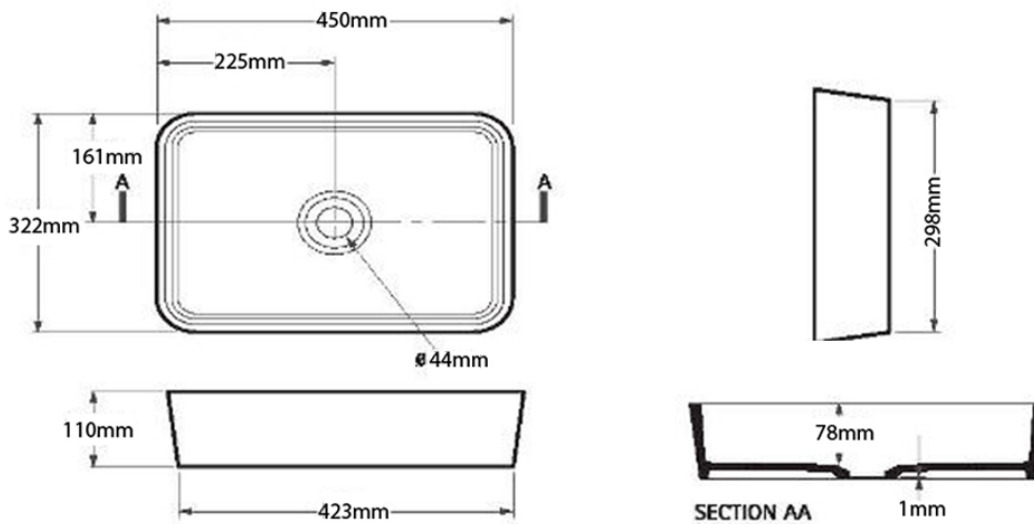

## EDGE VESSEL BASIN 450 X 320 NTH

51914.10  
\$1815

victoria@albert\*

### Dimensions

450 (L) x 322 (W) x 110 (H)mm

### British owned and operated

The Victoria + Albert Edge Vessel Basin (450 x 320mm) is a stylish combination of opulent luxury and restrained dimensions, providing an excellent solution for even the most modern bathroom. As with the highly acclaimed iOS range, this basin features many of its popular attributes but with the added benefit of distinctive cubic styling, offering a striking focal point in your room. The clean, geometric lines of the Edge vessel basin offer a modern look while maintaining a time-honored glaze.

Edge Vessel Basin is tap hole-free, and it can introduce a clean, minimalist look to a variety of bathroom designs. Its dimensions—450mm (L) x 322mm (W) x 110mm (H)—make it suitable for small and large bathrooms, and its light weight of 6kg makes installation trouble-free.