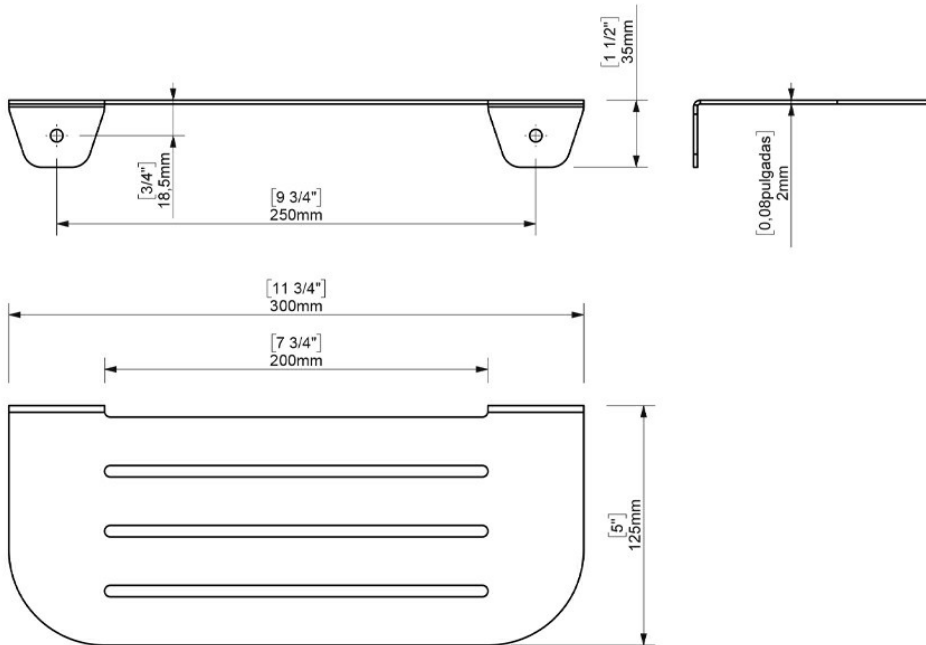

NOX METAL SHELF 300MM - BLACK

60227.13  
\$315

ELEMENTI

5

Guarantee

5 Year Guarantee

Made in Spain

Designed & Engineered in Spain

The Nox Metal shelf is available in 300mm, 500mm and 220mm (corner). With 3 finishes available, the Nox Shelf offers sleek style and practicality for every bathroom.