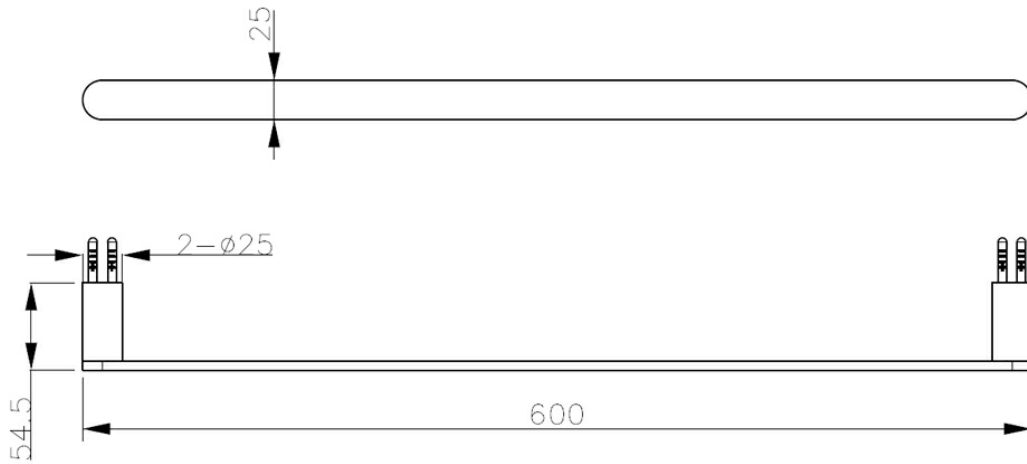

MAGRA TOWEL RAIL 600MM - CHROME

60614.02  
\$179

ELEMENTI

5

Guarantee

5 Year Guarantee

The Magra range of accessories by Elementi is available in 5 finishes allowing for a cohesive look when accessorising your bathroom.