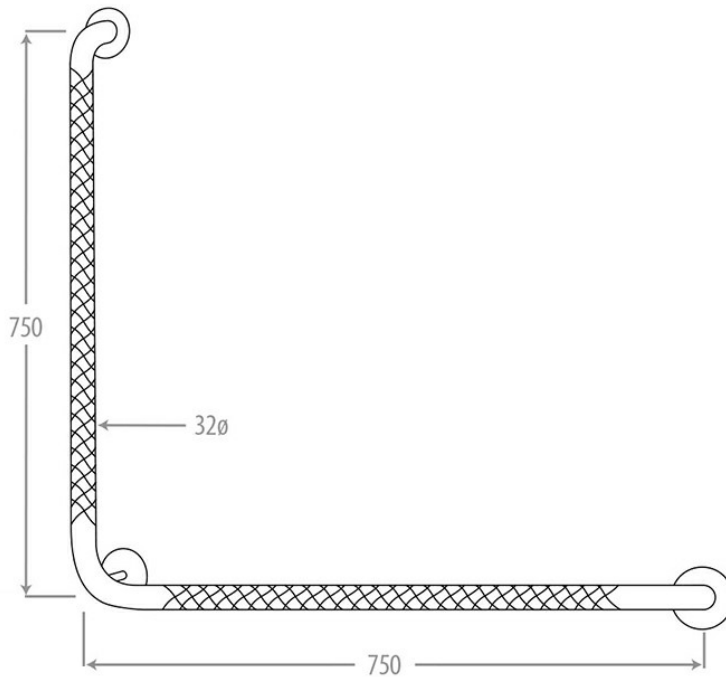

ASSIST SURE-GRIP 90 DEGREE RAIL 750 X 750MM - BRUSHED  
STAINLESS STEEL

60864.SS  
\$295

ELEMENTi

	Commercial Use	Suitable for commercial use.
	Guarantee	5 Year Guarantee
	Easy to Clean	Easy to clean design
	Hygienic Design	
	Sure-Grip Design	Unique Sure-Grip anti-slip knurling
	Made in New Zealand	Designed & Engineered in New Zealand
	Compliance	Complies with NZS 4121:2001 - Designed for wheelchair access and mobility

The same hand rail can be used in either a left or right hand application. Complies to NZS 4121.

Specifically designed 90° safety hand rail for accessible bathrooms.