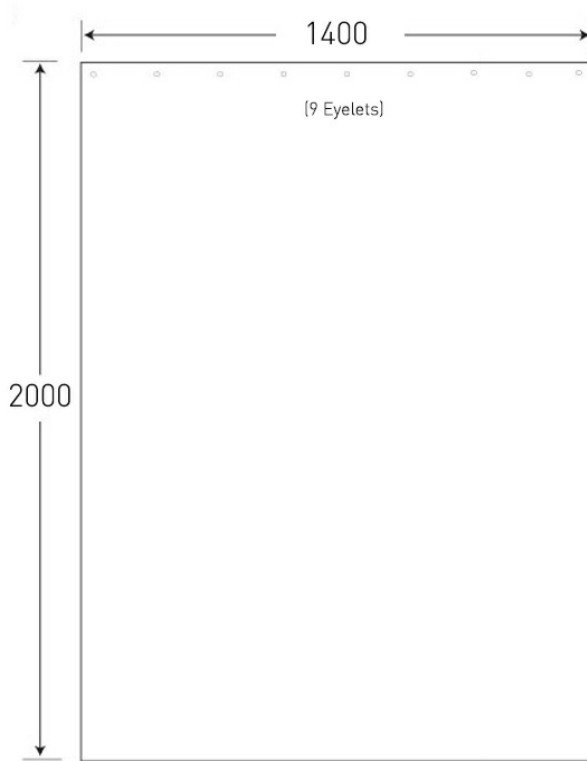

ASSIST SHOWER CURTAIN FOR 1200MM STRAIGHT

60894.00  
\$195

ELEMENTi

Residential/Light Commercial Use

Suitable for Residential/Light Commercial Use (Kitchens, Bathrooms and Laundries in Hotels, Motels and Retirement Villages).