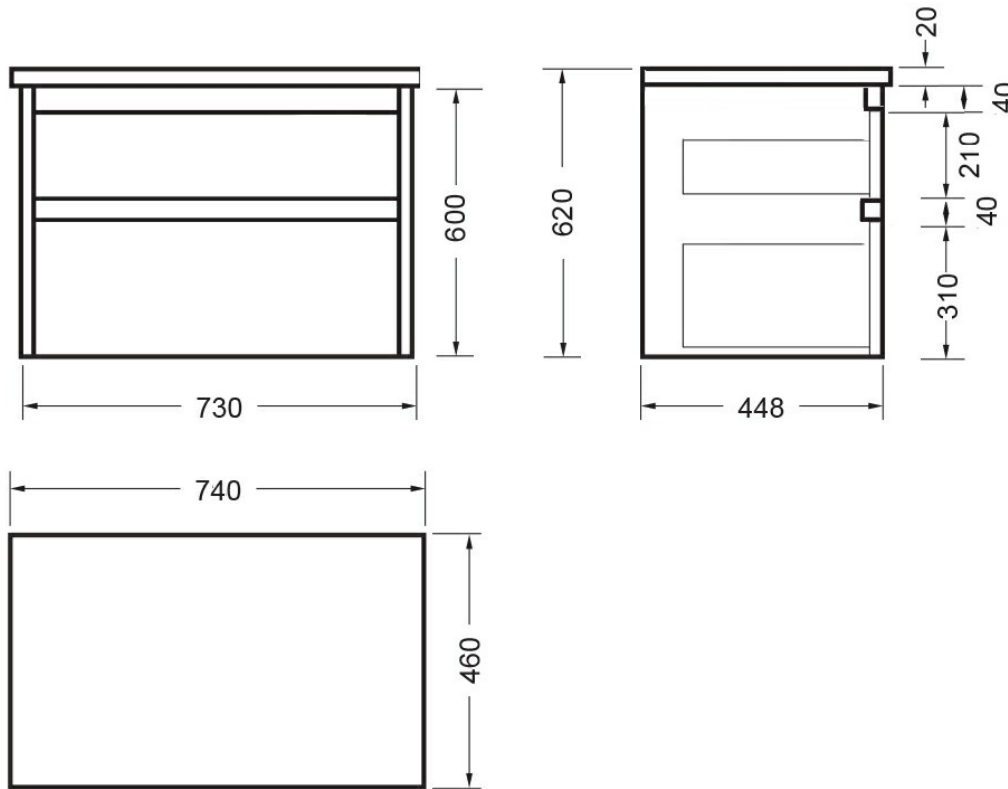

NOVARA WALL VANITY 750 2 X DRAWER - SEASONED OAK  
MOTION ELESTONE TOP

ELEMENTi

84220EMO.SO  
\$2179

	<b>Silica Free</b>	No use of Silica on vanity tops making it safer for you & the family
	<b>Residential/Light Commercial Use</b>	Suitable for Residential/Light Commercial Use (Kitchens, Bathrooms and Laundries in Hotels, Motels and Retirement Villages).
	<b>Guarantee</b>	5 Year Guarantee (EleStone Top & Cabinet)
	<b>Moisture Resistant</b>	Made from Moisture Resistant Board
	<b>Soft Close Drawer System</b>	Incorporates Soft Close Drawer and Doors.
	<b>Environmental Choice</b>	Product manufactured predominantly from sustainably grown New Zealand plantation pine forests and is Environmental Choice Certified.
	<b>Made in New Zealand</b>	Designed & Engineered in New Zealand

Crisp lines, a clean finish and impressive features; a stylish and practical option for any space, our Elementi Novara bathroom vanities are available in 12 cabinet finishes with various top options to suit even the most particular of tastes.