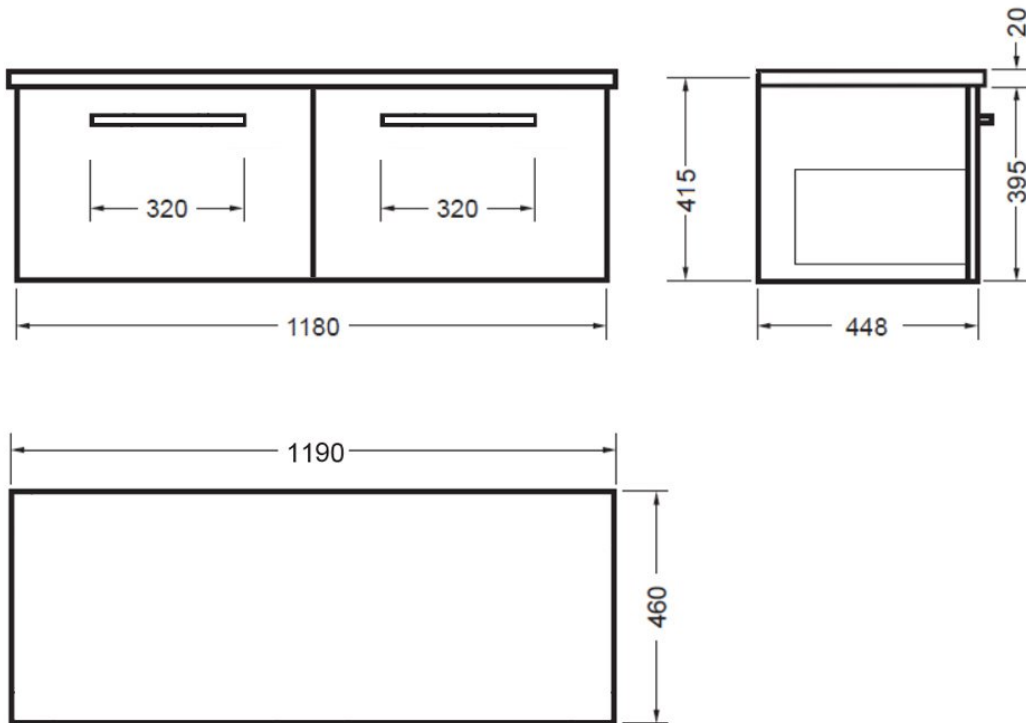

STUDIO PLUS 1200 WALL VANITY SINGLE BOWL RIGHT 2 X
DRAWER - WHITE ELESTONE TOP DEZIGNA WHITE GLOSS

85254EWH.11
\$4065

ELEMENTi

	Silica Free	No use of Silica on vanity tops making it safer for you & the family
	Residential/Light Commercial Use	Suitable for Residential/Light Commercial Use (Kitchens, Bathrooms and Laundries in Hotels, Motels and Retirement Villages).
	Guarantee	5 Year Guarantee
	Guarantee	10 Year Guarantee on EleStone Top
	Moisture Resistant	Made from Moisture Resistant Board
	Soft Close Hinges	Incorporates Hettich Soft Close Hinges.
	Bestwood	Incorporating the latest trends from Bestwood, the sophisticated range of colours and woodgrains delivers an authentic appeal with the Melamine board requiring no additional surface finishing.
	Drillable	Top drillable on site
	Environmental Choice	Product manufactured predominantly from sustainably grown New Zealand plantation pine forests and is Environmental Choice Certified.
	Titus Hardware	Lifetime warranty on Titus runners
	Made in New Zealand	Designed & Engineered in New Zealand