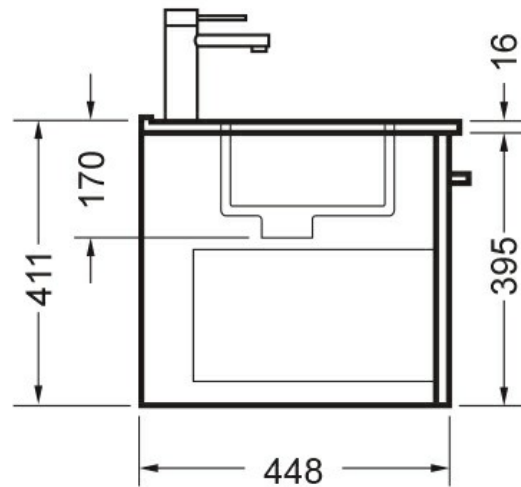

STUDIO PLUS WALL VANITY 750 1 X DRAWER - CURVED VITREOUS CHINA DEZIGNA WHITE GLOSS

ELEMENTi

85303.11

$1379

Silica Free

No use of Silica on vanity tops making it safer for you & the family

Guarantee

5 Year Guarantee (Basin & Cabinet)

Guarantee

10 Year Guarantee (Tavolo Top)

Delivery

Minimum 15 working days

Moisture Resistant

Made from Moisture Resistant Board

VC Allowance

Please give an allowance of 10mm (-/+) for all Vitreous China basin dimensions.