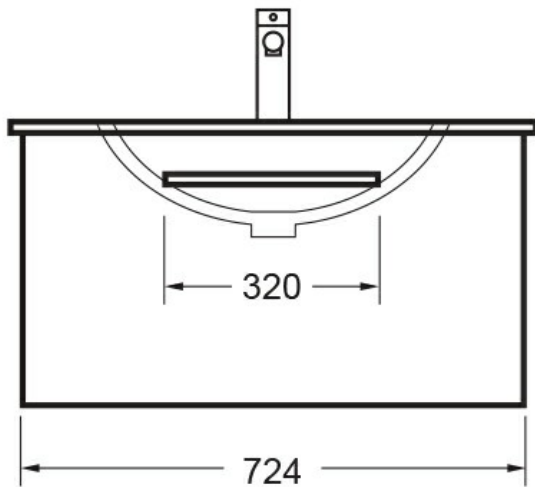

STUDIO PLUS WALL VANITY 750 1 X DRAWER - CURVED VITREOUS CHINA DEZIGNA WHITE GLOSS

ELEMENTi

85303.11

$1379

Silica Free

No use of Silica on vanity tops making it safer for you & the family

Guarantee

5 Year Guarantee (Basin & Cabinet)

Guarantee

10 Year Guarantee (Tavolo Top)

Delivery

Minimum 15 working days

Moisture Resistant

Made from Moisture Resistant Board

VC Allowance

Please give an allowance of 10mm (-/+) for all Vitreous China basin dimensions.