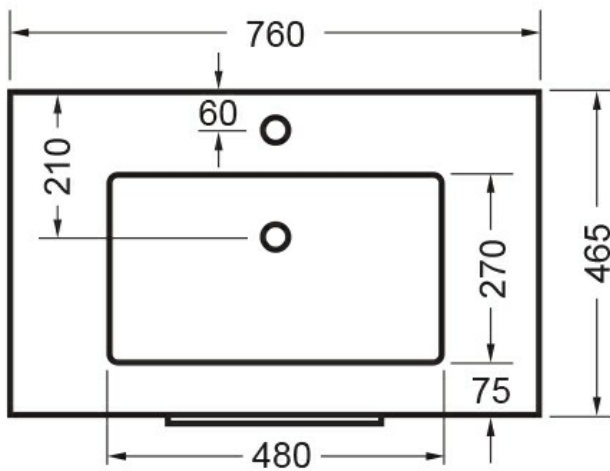

STUDIO PLUS WALL VANITY 750 1 X DRAWER - CURVED VITREOUS CHINA DEZIGNA WHITE GLOSS

ELEMENTi

85303.11

$1379

Silica Free

No use of Silica on vanity tops making it safer for you & the family

Guarantee

5 Year Guarantee (Basin & Cabinet)

Guarantee

10 Year Guarantee (Tavolo Top)

Delivery

Minimum 15 working days

Moisture Resistant

Made from Moisture Resistant Board

VC Allowance

Please give an allowance of 10mm (-/+) for all Vitreous China basin dimensions.