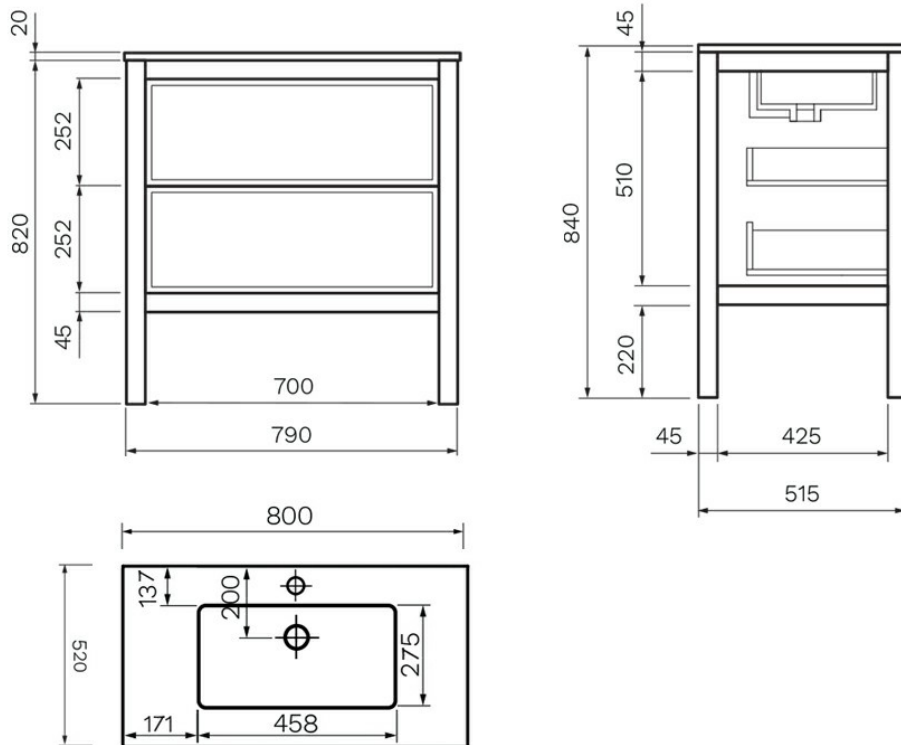

ARRIVO 800 FLOOR VANITY 2 X DRAWER ELESTONE W/
UNDERMOUNT BASIN - WHITE ELESTONE TOP GLOSS WHITE

ELEMENTi

85513EWH-UG.11
\$4989

Silica Free

No use of Silica on vanity tops making it safer for you & the family