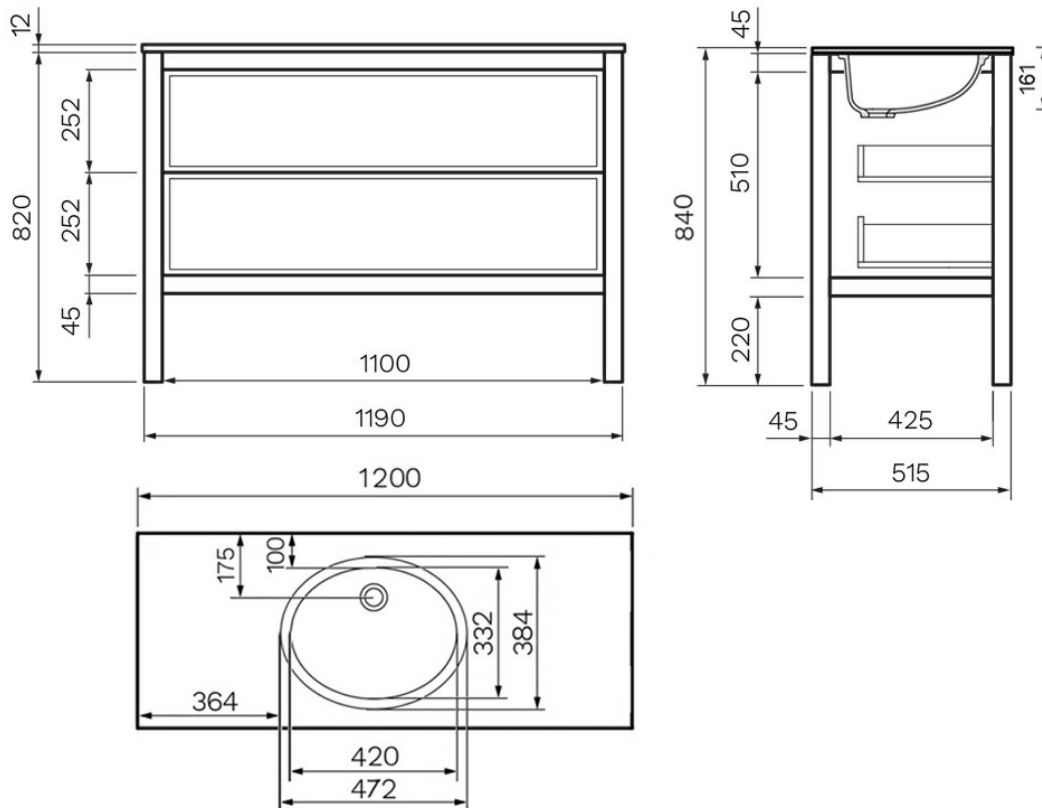

ARRIVO 1200 FLOOR VANITY 2 X DRAWER ELESTONE 12MM TOP
W/ INTEGRATED UNDERMOUNT BASIN - GLOSS WHITE ARCTIC
WHITE OVAL

85514EWH-12UOV.11
\$6165

PARISI

	Silica Free	No use of Silica on vanity tops making it safer for you & the family
	Residential/Light Commercial Use	Suitable for Residential/Light Commercial Use (Kitchens, Bathrooms and Laundries in Hotels, Motels and Retirement Villages).
	Guarantee	10 Year Guarantee
	Finger Pull handles	Comes with Finger Pull handles for effortless opening and closing.
	Marine ply	Made with superior grade plywood with increased moisture resistance
	Adjustable Feet	Easily adjustable levelling feet
	Soft Close Drawer System	Incorporates Soft Close Drawer and Doors.
	Drawer	2 Drawer
	Drawer organiser/divider in top drawers	Comes with handy divider for organizing your toiletries.

Introducing the timeless Parisi Arrivo Floor Vanity, now available with your choice of two integrated undermount EleStone basin tops for a seamless look.