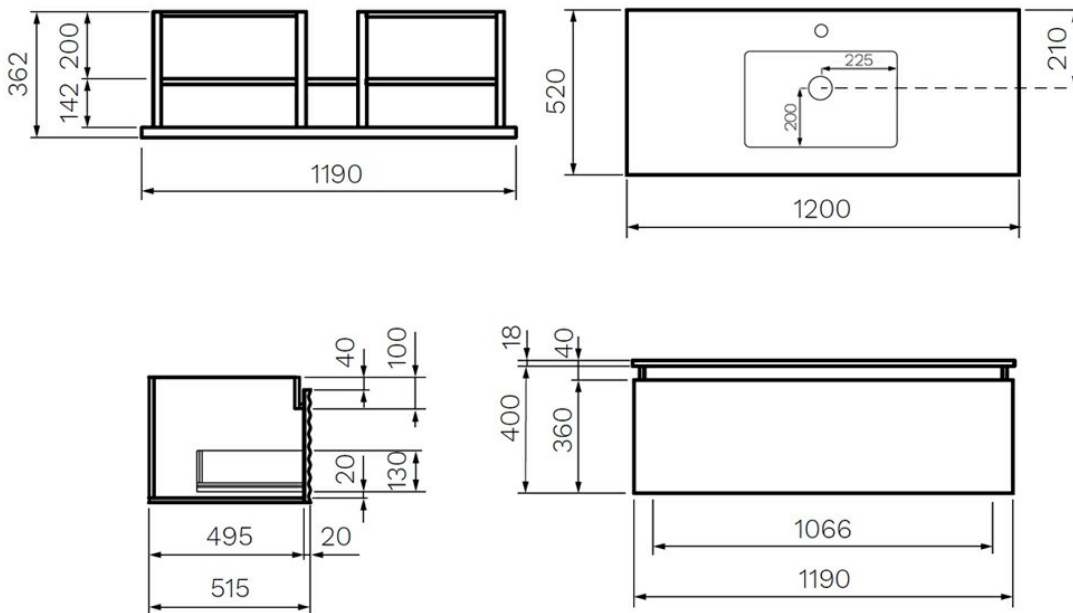

LOOM 1200 WALL CABINET W MARBLE TOP BLACK WALNUT

85522.BW
\$5465

PARISI

Residential/Light Commercial Use

Suitable for Residential/Light Commercial Use (Kitchens, Bathrooms and Laundries in Hotels, Motels and Retirement Villages).