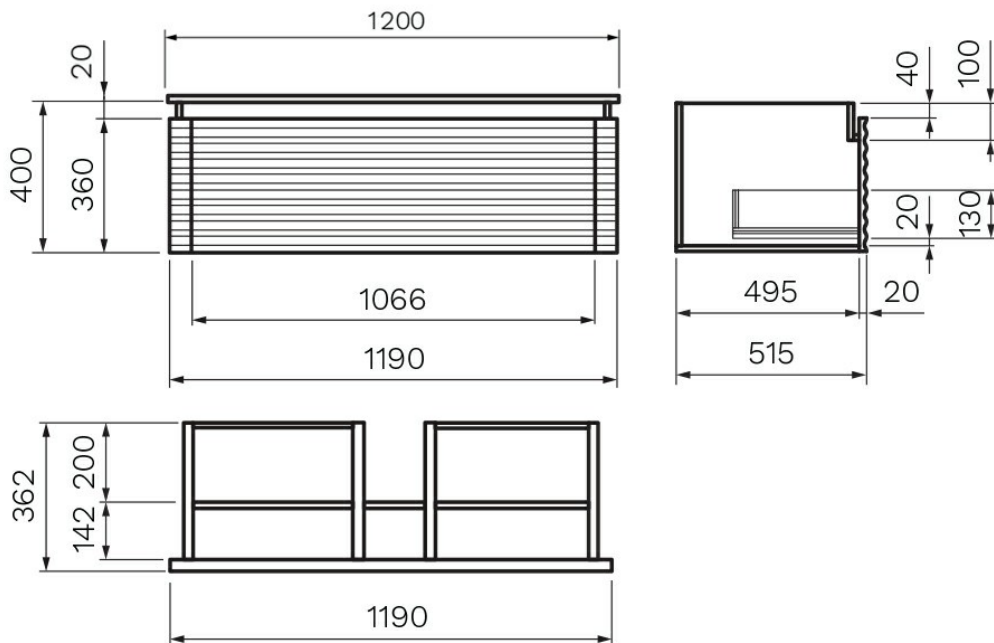

LOOM 1200 WALL CABINET 1 X DRAWER BLACK WALNUT - WHITE

20MM

85522EWH.BW  
\$4635

PARISI

|  |  |  |
|--|--|--|
|  | <b>Silica Free</b>                             | No use of Silica on vanity tops making it safer for you & the family   |
|  | <b>Residential/Light Commercial Use</b>        | Suitable for Residential/Light Commercial Use (Kitchens, Bathrooms and Laundries in Hotels, Motels and Retirement Villages). |
|  | <b>Guarantee</b>                               | 10 Year Guarantee  |
|  | <b>Finger Pull handles</b>                     | Comes with Finger Pull handles for effortless opening and closing.   |
|  | <b>Marine ply</b>                              | Made with superior grade plywood with increased moisture resistance  |
|  | <b>Soft Close Drawer System</b>                | Incorporates Soft Close Drawer and Doors.  |
|  | <b>Drawer organiser/divider in top drawers</b> | Comes with handy divider for organizing your toiletries.   |

Handcrafted and inspired by the process of weaving cloth, the Loom Bathroom Furniture Collection consists of bathroom vanities, mirrors and a matching side cabinet, setting itself apart with its beautiful textured design.