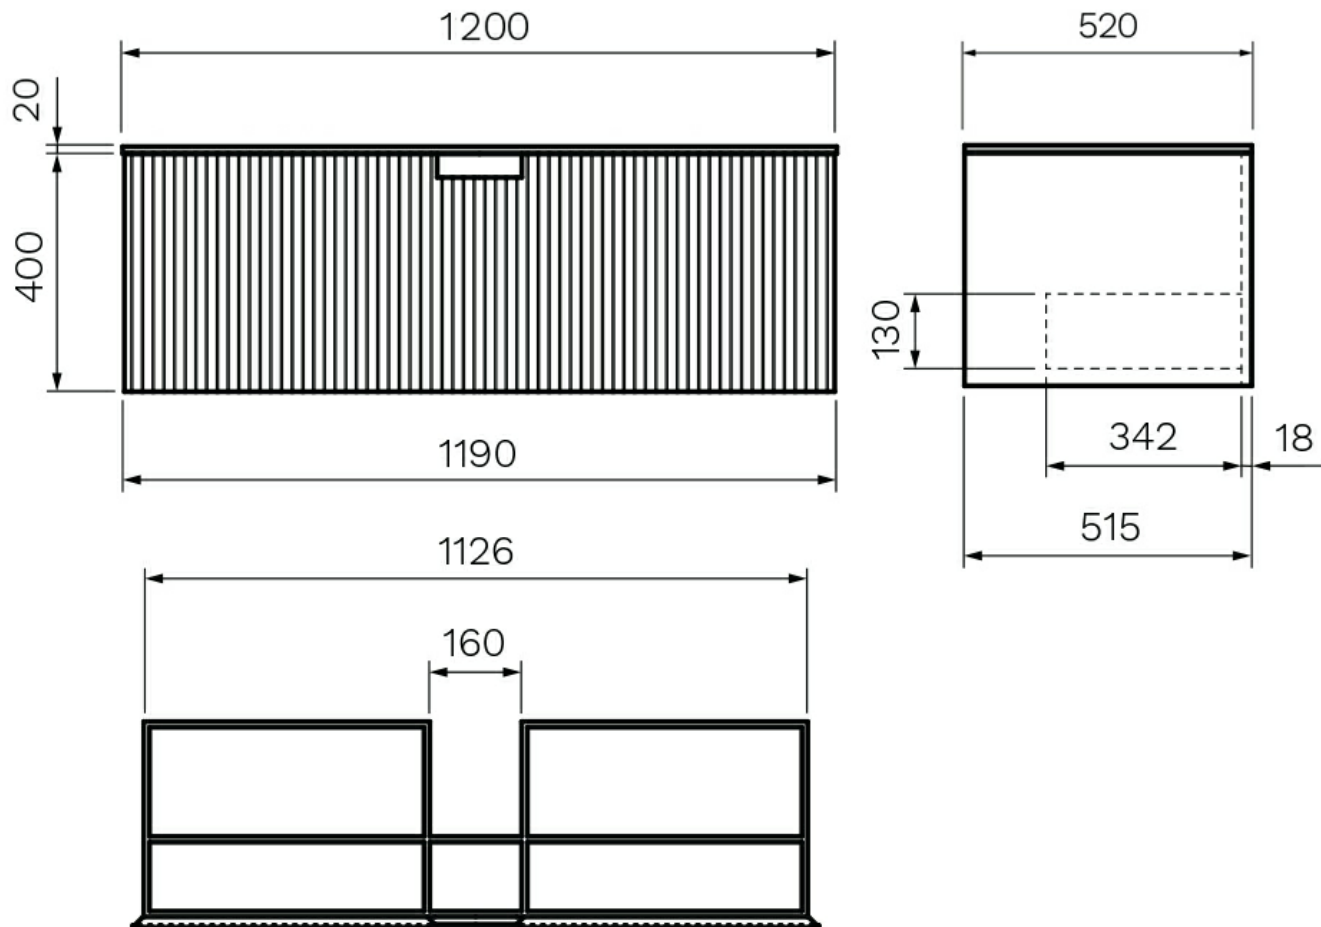

RIGA 1200 WALL VANITY 1 X DRAWER - MATT WHITE WHITE 20MM

85532EWH.MW

\$4635

PARISI

Silica Free

No use of Silica on vanity tops making it safer for you & the family

Residential/Light Commercial Use

Suitable for Residential/Light Commercial Use (Kitchens, Bathrooms and Laundries in Hotels, Motels and Retirement Villages).

Guarantee

10 Year Guarantee

Soft Close Drawer System

Incorporates Soft Close Drawer and Doors.

Tap hole

No Tap Hole

This stylish bathroom vanity comes with an elegant tongue and groove textured cabinet in Matt White, Matt Black, and Black Walnut with an internal natural veneer finish. Available in 3 sizes; 800, 1200 & 1400mm with an EleStone flat top.