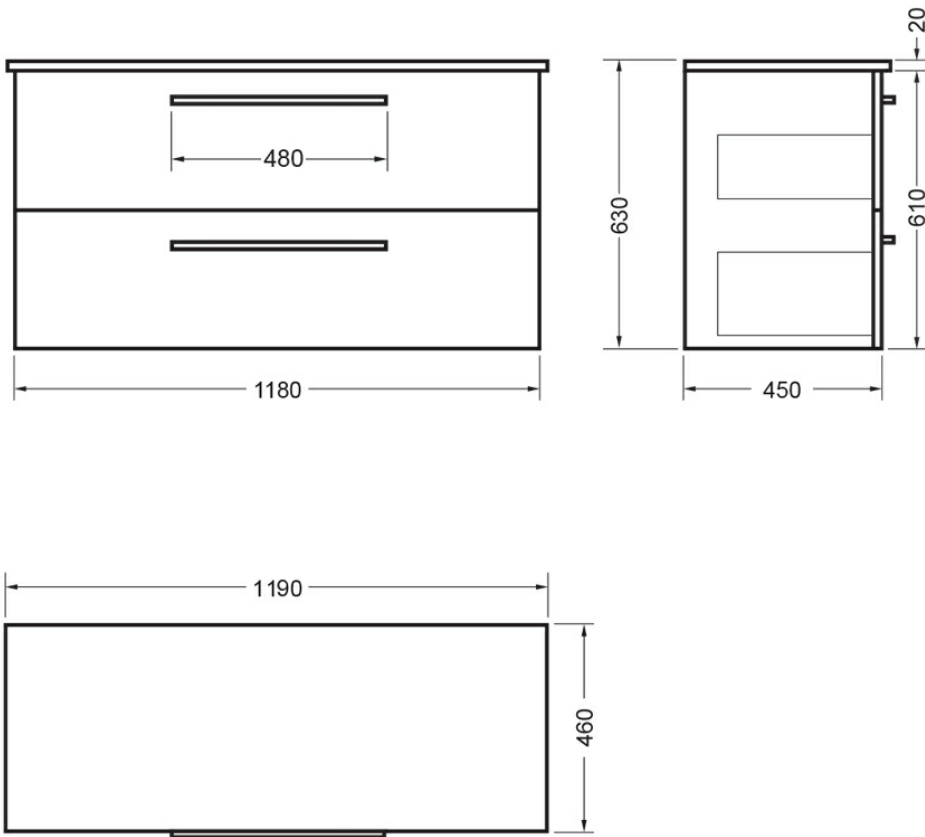

TEMPO II 1200 WALL 2 X DRAWER - WHITE ELESTONE TOP  
DEZIGNA WHITE GLOSS

88240EWH.11  
\$4585

ELEMENTi

	<b>Silica Free</b>	No use of Silica on vanity tops making it safer for you & the family
	<b>Residential/Light Commercial Use</b>	Suitable for Residential/Light Commercial Use (Kitchens, Bathrooms and Laundries in Hotels, Motels and Retirement Villages).
	<b>Guarantee</b>	5 Year Guarantee
	<b>Guarantee</b>	10 Year Guarantee on EleStone Top
	<b>Moisture Resistant</b>	Made from Moisture Resistant Board
	<b>Soft Close Drawer System</b>	Incorporates Soft Close Drawer and Doors.
	<b>Bestwood</b>	Incorporating the latest trends from Bestwood, the sophisticated range of colours and woodgrains delivers an authentic appeal with the Melamine board requiring no additional surface finishing.
	<b>Drillable</b>	Top drillable on site
	<b>Environmental Choice</b>	Product manufactured predominantly from sustainably grown New Zealand plantation pine forests and is Environmental Choice Certified.
	<b>Drawer</b>	2 Drawer
	<b>Titus Hardware</b>	Lifetime warranty on Titus runners

Made in New  
Zealand

Designed & Engineered in New Zealand

---

The Tempo range is a combination of imported contemporary products and New Zealand made furniture combining high quality components and materials with superior craftsmanship to produce crisp, cutting edge designs that are not only beautiful but built to last. The Elementi vanity collections have been designed to meet your every need. As well as a range of finishes, you can also choose between 4 handle options.