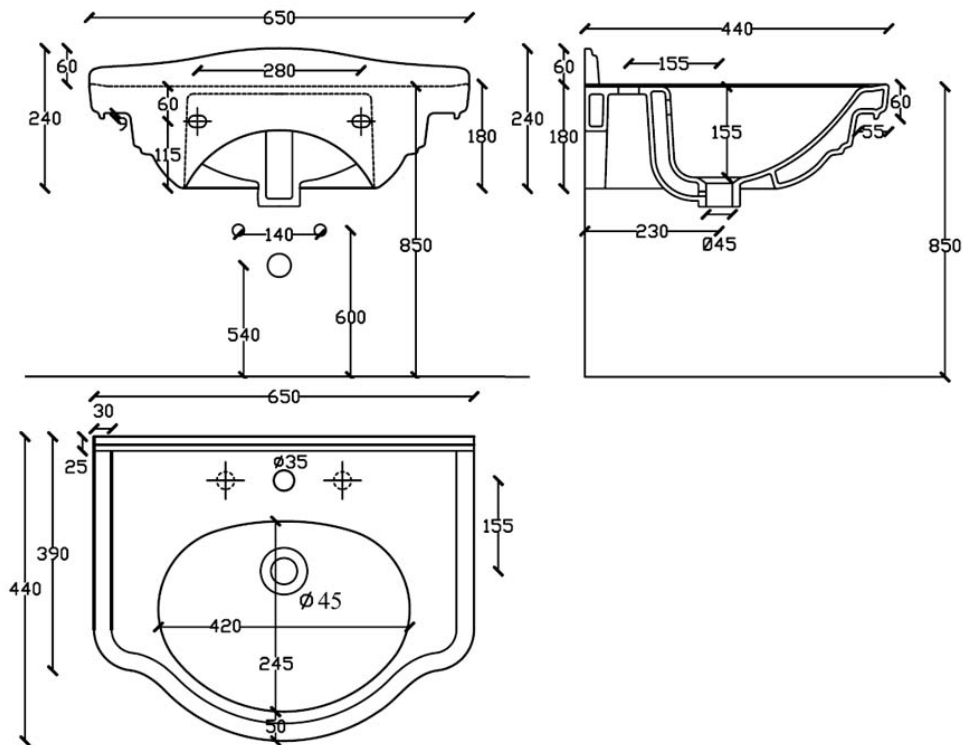

RETRO NOUVEAU WALL BASIN 650 X 440 1TH - 1TH

BD-11005.WH

POA

BAGNODESIGN
LONDON

	Guarantee	5 Year Guarantee
	Hand Finished	Hand Finished Vitreous China.
	Dimensions	650 (L) x 440 (W) x 240 (H)mm
	Includes Overflow	