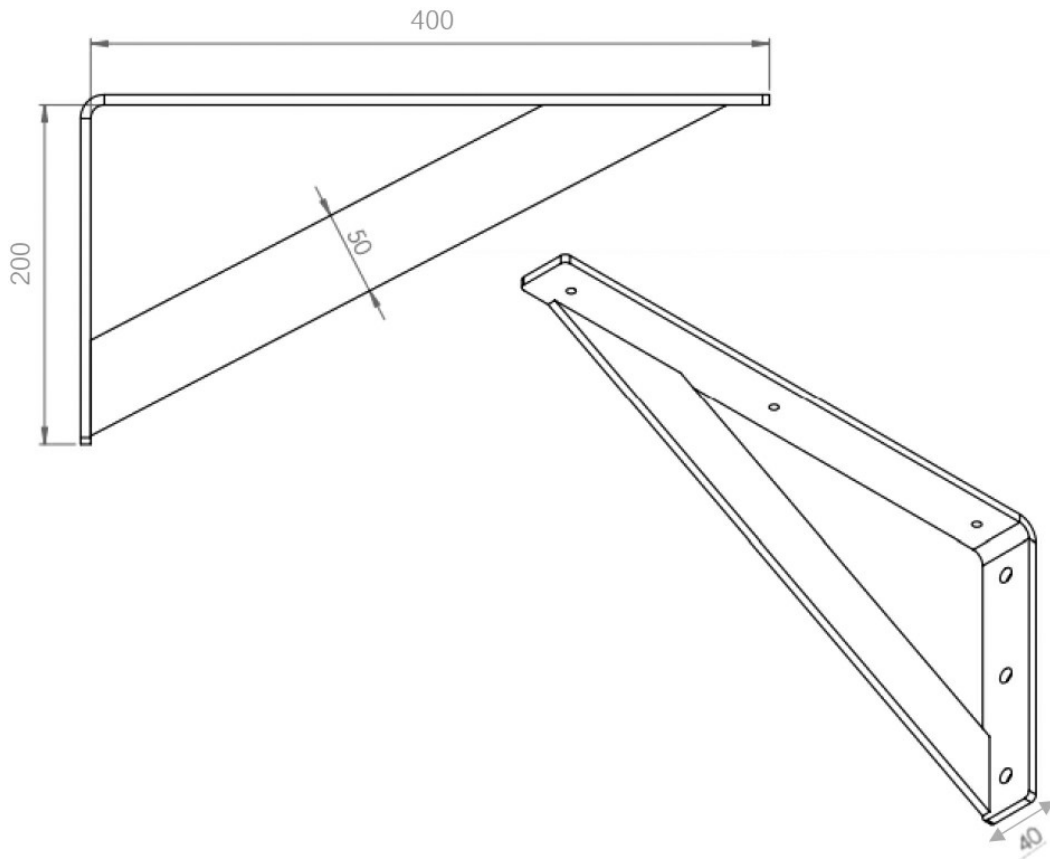

WALL BRACKETS FOR BARE CONCRETE BASIN/FLAT TOP (PAIR)

BVANBRKT
\$585

ELEMENTi

Residential/Light Commercial Use

Suitable for Residential/Light Commercial Use (Kitchens, Bathrooms and Laundries in Hotels, Motels and Retirement Villages).

1

Guarantee

1 Year Guarantee

Wall brackets allow the basin/flat top to be wall hung without cabinetry. It is recommended that the bracket be fixed to the basin with an adhesive sealant. Bracket must be fixed securely to a stud on either side of basin.