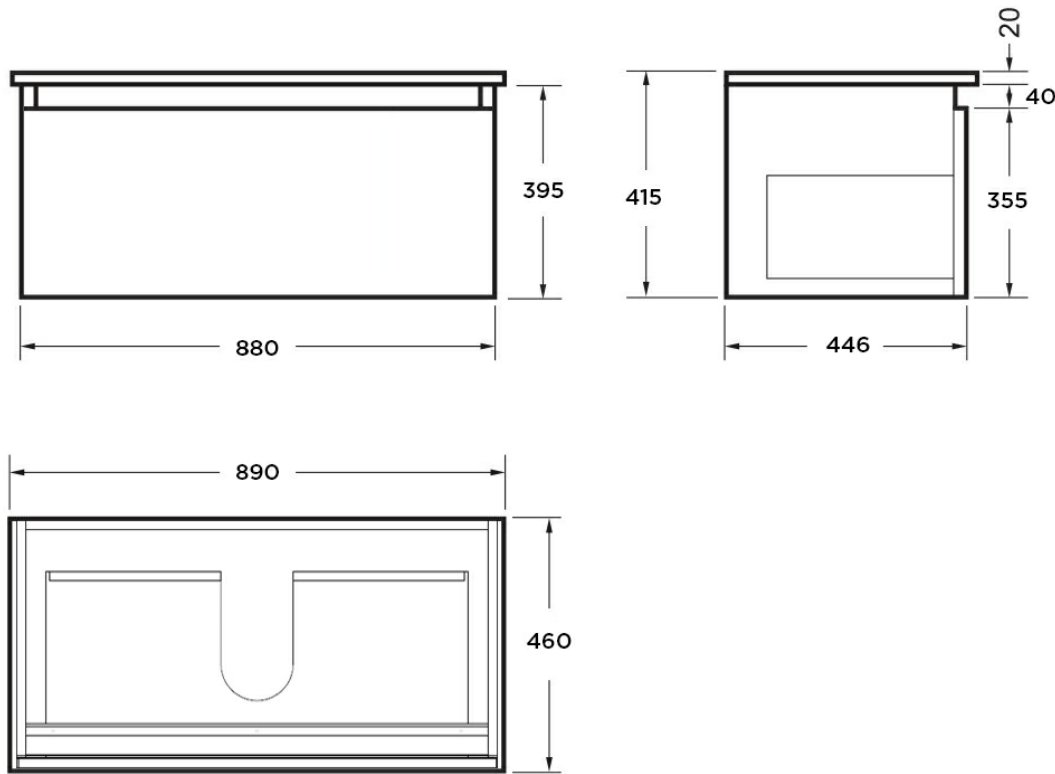

TERINA X 900 SINGLE CENTRE BOWL WALL VANITY 1 X DRAWER
ELESTONE - DEZIGNA WHITE GLOSS

ELEMENTi

C-TER090W-PL.11+T-ES90.WH
\$3184

	Silica Free	No use of Silica on vanity tops making it safer for you & the family
	Residential/Light Commercial Use	Suitable for Residential/Light Commercial Use (Kitchens, Bathrooms and Laundries in Hotels, Motels and Retirement Villages).
	Guarantee	5 Year Guarantee on Cabinet
	Guarantee	10 Year Guarantee on Elestone Top
	Hettich Guarantee	(Pro Cabinet Only) All Hettich Hardware comes with a Lifetime Warranty.
	Moisture Resistant	Made from Moisture Resistant Board
	Soft Close Drawer System	Incorporates Soft Close Drawer and Doors.
	Drillable	Top drillable on site
	Titus Hardware	Lifetime warranty on Titus runners
	Integrated Illumination	(Pro Cabinet Only) Triggered by opening the drawer, a beautiful lighting system integrates elegantly into the drawer

Optimum drawer adjustment

(Pro Cabinet Only) The adjustment capabilities are second to none. Adjust vertical, lateral or tilt to obtain optimum alignment of your front panel. All whilst being cleverly hidden inside the stylish anthracite frame.

Stainless Steel Runners

(Pro Cabinet Only) Premium Quadro YOU runners are made from durable galvanised stainless steel and feature a robust 30kg drawer weight limit.

Sleek Design

(Pro Cabinet Only) A meticulously crafted anthracite drawer conceals the drawer mechanism within a sleek 13mm housing.