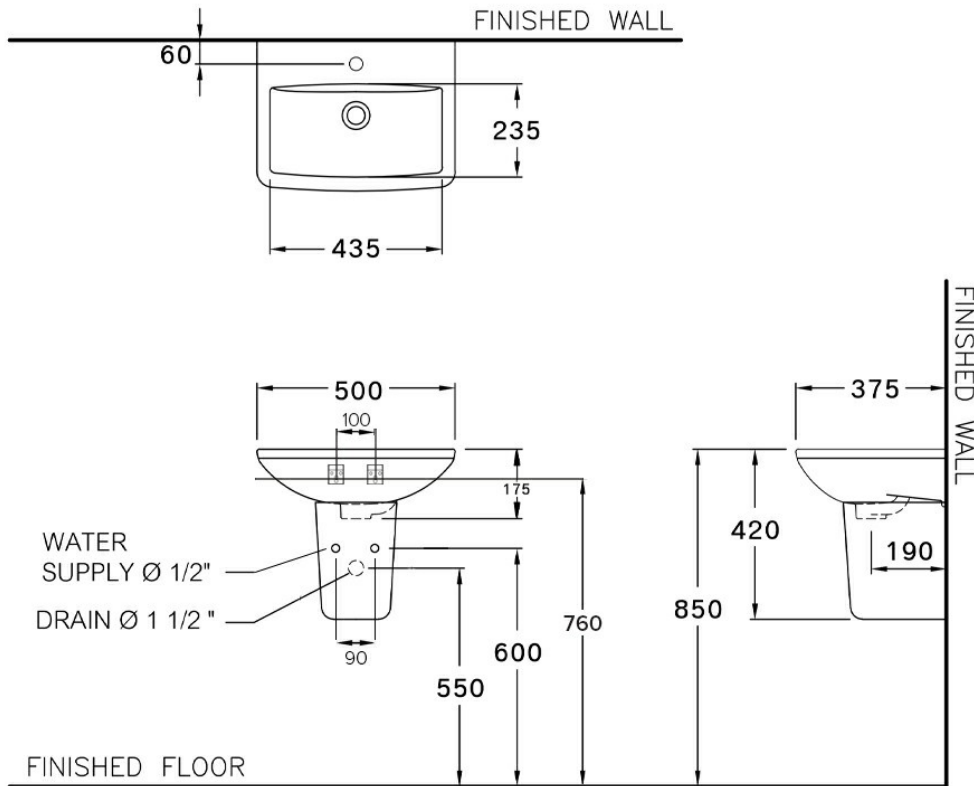

SERVE S WALL BASIN 500X375X170MM 1TH OF GLOSS WHITE

C00580
\$155

COTTO

CottoCeram

CottoCeram™ advanced clay technology provides a durable, anti-crazing finish suitable for both warm and cold water.

Ultra Clean+

10 Year Guarantee

Hand Finished

Hand Finished Vitreous China.

VC Allowance

Please give an allowance of 10mm (-/+) for all Vitreous China basin dimensions.

The Cotto Serve S Wall Basin features a modern, space-saving design without compromising on functionality. Ideal for small bathrooms or spaces of modest proportions, this mini basin measures just 360mm deep and is thus an ideal solution for small spaces. Paired with a matching pedestal, the Serve S is a stylish and practical choice that is well suited to modern bathroom design.