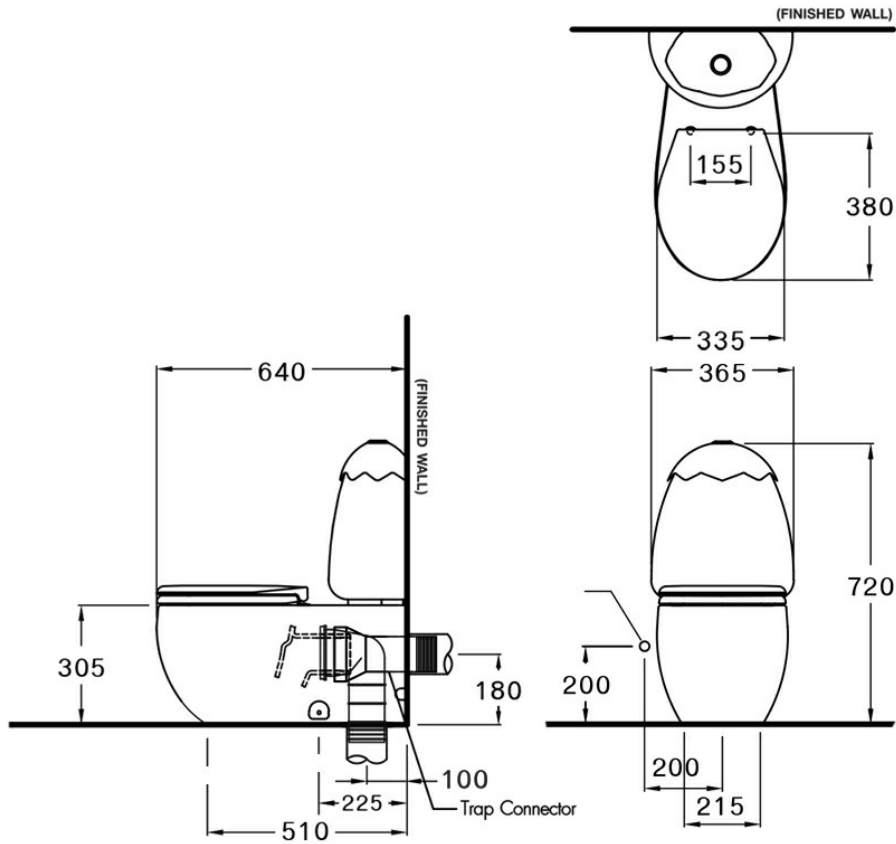

GOOGAI JUNIOR BTW CC TOILET SUITE

C15027AU
$1559

COTTO®

Interchangeable Lid

Choose between White, Pink or Blue Cistern lids. Toilet comes with White Gloss Lid as Standard (Blue & Pink are additional purchase and not included).

Super Seat

Durable seat specifically designed for children.

Made for Kids

With a reduced height of only 305mm it allows for easy transfer on/off the pan. Made for those 3-12 years of age.

Ultra Clean+

Cotto's research and development team has developed ULTRACLEAN+, an advanced compound that reduces germs, strengthens ceramics, and smoothens surfaces, with a self-reduction rate of 99% in 24 hours.

Guarantee

10 Year Guarantee

4 Star WELS rating

WELS 4 Star - 4.5L per full flush / 3L per half flush

Hand Finished

Hand Finished Vitreous China.

Set Out: S Pan

155-180mm

Set Out: P Pan

180mm