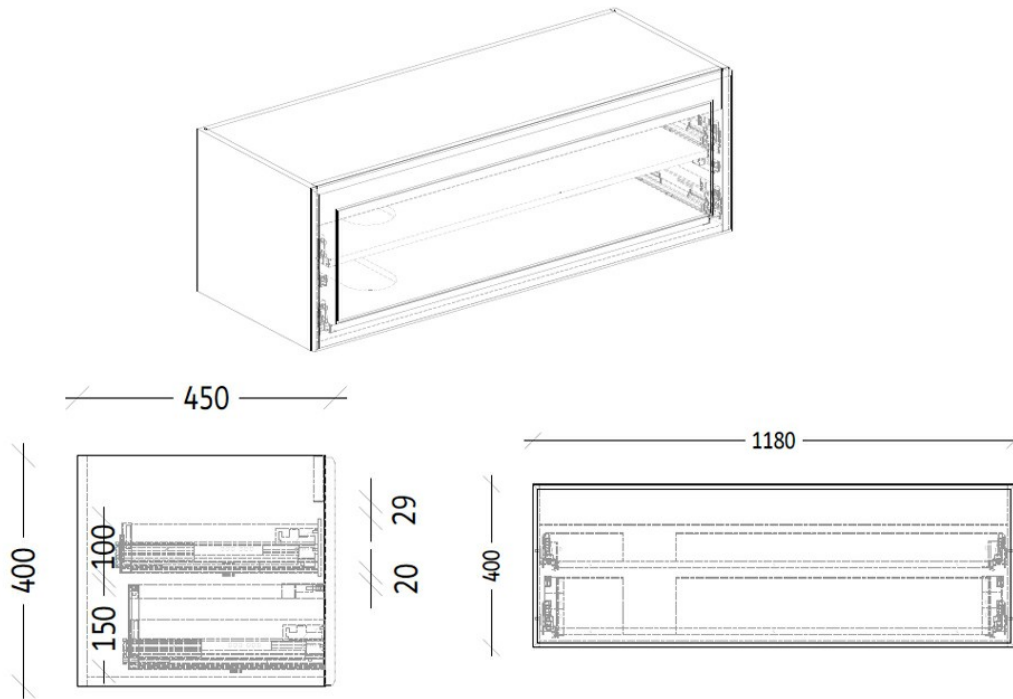

1200MM CONCEALED DRAWER FOR SINGLE LEFT BOWL
PETTINE/TELAIO CABINETS - BIANCO

ELEMENTi

D-INT120L31
\$659

Internal Drawer Finish

Coloured internal drawers take attention to detail that much further, giving you style inside and out.

Moisture Resistant

Made from Moisture Resistant Board

Soft Close Drawer System

Incorporates Soft Close Drawer and Doors.

Extra storage can be essential to a functional bathroom experience. With the internal drawer option for Pettine and Telaio Vanities, neatly storing smaller items within your vanity drawers is a breeze.