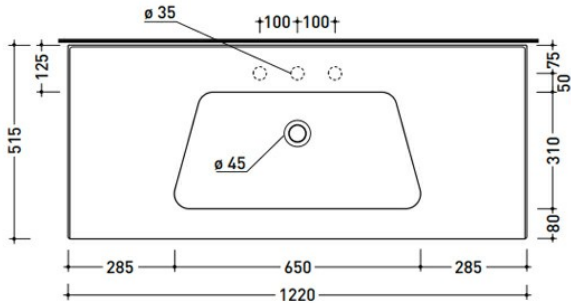

BLOOM WALL BASIN 1220X515X175MM NTH - GLOSS WHITE

FLBM120L.WH
\$1589

→ FLAMINIA.

vista zenitale / zenital view

vista frontale / frontal view

sezione longitudinale / section

Ceramics of Italy

Ceramics of Italy brand is characterized by a high design and the quality of Italian know-how.

Designer

Designed by Angeletti Ruzza

Guarantee

10 Year Guarantee

Includes Overflow

Made in Italy

Designed & Engineered in Italy

The Bloom Collection is an elegant wall hung console, available in two sizes. The generous geometric proportions and the very thin profile of the top create a pleasing and refined contrast with the soft, round shape of the basin.