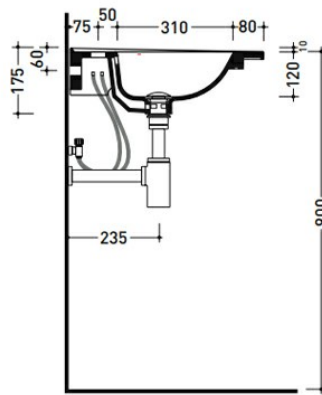

BLOOM WALL BASIN 1220X515X175MM NTH - GLOSS WHITE

FLBM120L.WH
\$1589

→ FLAMINIA.

vista zenitale / zenital view

vista frontale / frontal view

sezione longitudinale / section

Ceramics of Italy

Ceramics of Italy brand is characterized by a high design and the quality of Italian know-how.

Designer

Designed by Angeletti Ruzza

Guarantee

10 Year Guarantee

Includes Overflow

Made in Italy

Designed & Engineered in Italy

The Bloom Collection is an elegant wall hung console, available in two sizes. The generous geometric proportions and the very thin profile of the top create a pleasing and refined contrast with the soft, round shape of the basin.