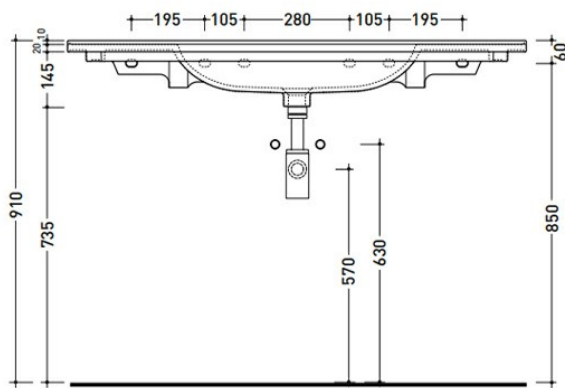

BLOOM WALL BASIN 1220X515X175MM NTH - GLOSS WHITE

FLBM120L.WH
\$1589

→ FLAMINIA.

vista zenitale / zenital view

vista frontale / frontal view

sezione longitudinale / section

Ceramics of Italy

Ceramics of Italy brand is characterized by a high design and the quality of Italian know-how.

Designer

Designed by Angeletti Ruzza

Guarantee

10 Year Guarantee

Includes Overflow

Made in Italy

Designed & Engineered in Italy

The Bloom Collection is an elegant wall hung console, available in two sizes. The generous geometric proportions and the very thin profile of the top create a pleasing and refined contrast with the soft, round shape of the basin.