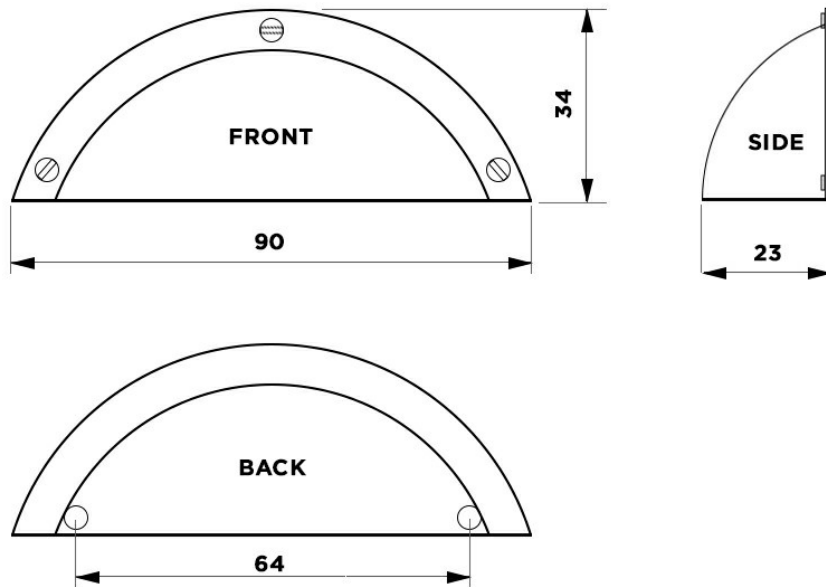

PROVINCIAL CUP HANDLE - CHROME

H-8407.02
$25

ELEMENTI

Residential/Light Commercial Use

Suitable for Residential/Light Commercial Use (Kitchens, Bathrooms and Laundries in Hotels, Motels and Retirement Villages).

5

Guarantee

5 Year Guarantee

The Provincial Cup Handle, available in four elegant finishes, complements the Telaio Vanity by Elementi beautifully. Crafted from durable brass, this handle seamlessly blends classic elegance with modern functionality. Its ergonomic design ensures both comfort and style, while a decorative screw feature adds to the provincial look, enhancing your bathroom's aesthetic appeal.