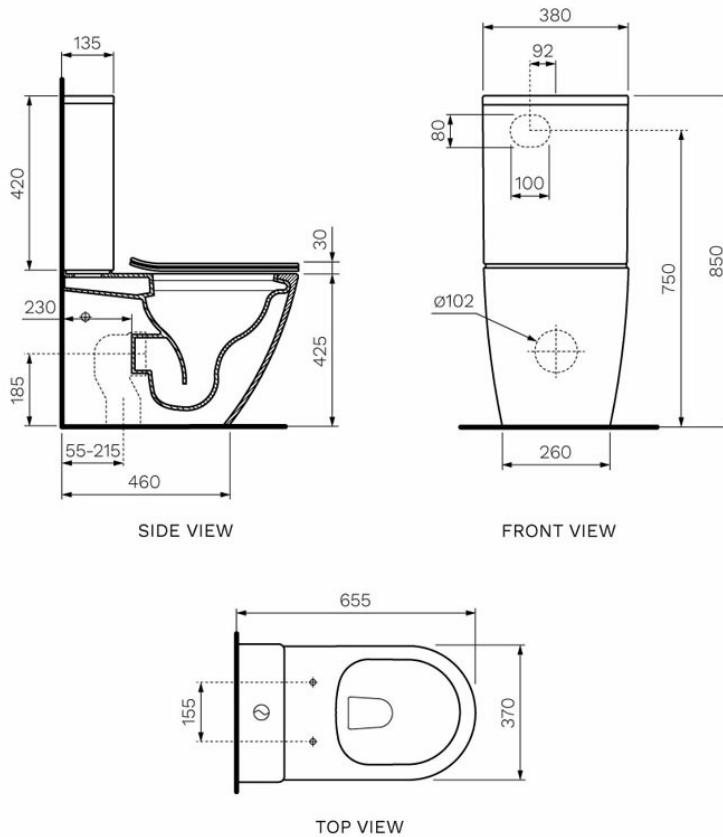

ELLISSE CC BTW TOILET SUITE C/W SOFT CLOSE SEAT

PN600
\$1745

PARISI

	Commercial Use	Suitable for commercial use.
	1 Guarantee	1 Year Guarantee on toilet seat & cistern parts/fitings
	10 Guarantee	10 Year Guarantee on Vitreous China
	Pan Connector	Includes Pan Connector
	4 Star WELS rating (Toilets)	Allows for a 4.5 litre large flush and a 3 litre half flush
	VC Allowance	Please give an allowance of 10mm (-/+) for all Vitreous China basin dimensions.
	Side Projection Flushing System	Maximum cleaning of bowl whilst preventing water splash
	Set Out: S Pan	50-180mm
	Set Out: P Pan	185mm
	Geberit	Includes Geberit Valve, Quality you can trust.
	Soft Close Seat	The Soft Close automatic closure system finally puts an end to noisy closing WC seats. Just a fingertip touch and the lid closes all by itself, gently and silently.
	Anti Bacterial Finish	UV and anti-bacterial protection.
	Water Inlet	Top Water Inlet

This product complies with Building Code Regulation
Personal Hygiene - Flushing Systems

The innovative design of the Parisi Ellisse MKII rimless toilet projects water rather than the traditional flushing mechanism where water pours down the rim. Through the powerful delivery of water and open rim design, maximum cleaning of the inner bowl is achieved whilst preventing water to splash over the edge. Functionality is combined with an appealing design. The compact, smooth sided toilet is complete with the impressive new Parisi slim lift-off soft close seat.