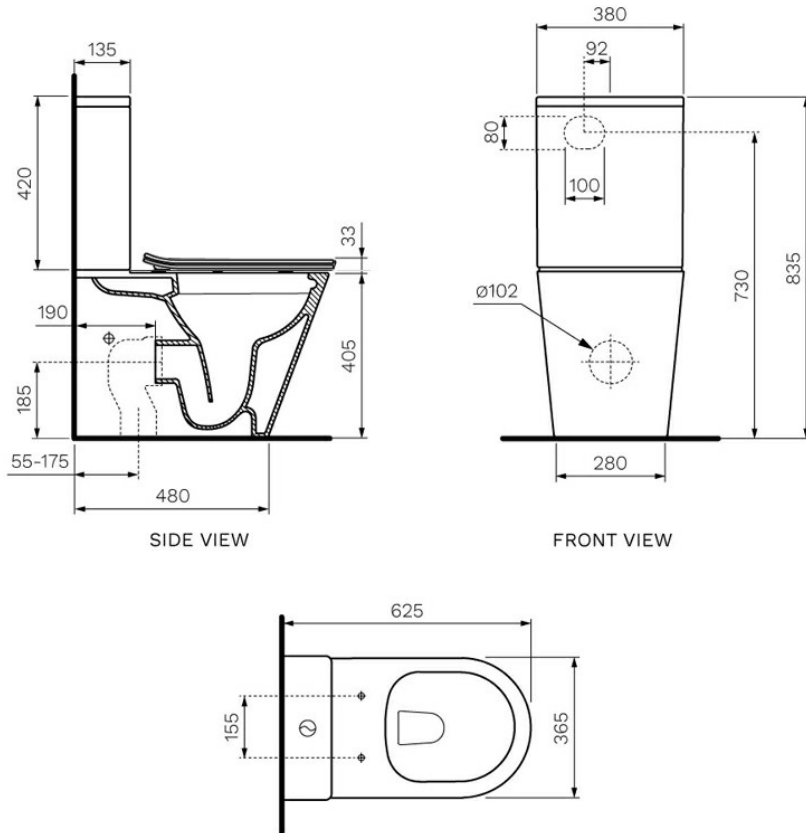

LINFA CC BTW TOILET SUITE C/W SOFT CLOSE SEAT

PN760
$1615

PARISI

Commercial Use

Suitable for commercial use.

Guarantee

1 Year Guarantee on toilet seat & cistern parts/fittings

Guarantee

10 Year Guarantee on Vitreous China

Pan Connector

Includes Pan Connector

4 Star WELS rating (Toilets)

Allows for a 4.5 litre large flush and a 3 litre half flush

VC Allowance

Please give an allowance of 10mm (-/+) for all Vitreous China toilet dimensions.

Side Projection Flushing System

Maximum cleaning of bowl whilst preventing water splash

Set Out: S Pan

55-175mm (180-220mm set-out with optional 12607.00 bend)

Set Out: P Pan

185mm

Geberit

Includes Geberit Valve, Quality you can trust.

Soft Close Seat

The Soft Close automatic closure system finally puts an end to noisy closing WC seats. Just a fingertip touch and the lid closes all by itself, gently and silently.

Anti Bacterial Finish

Pre-built with an antibacterial glaze that effectively Kills 99% of bacteria.