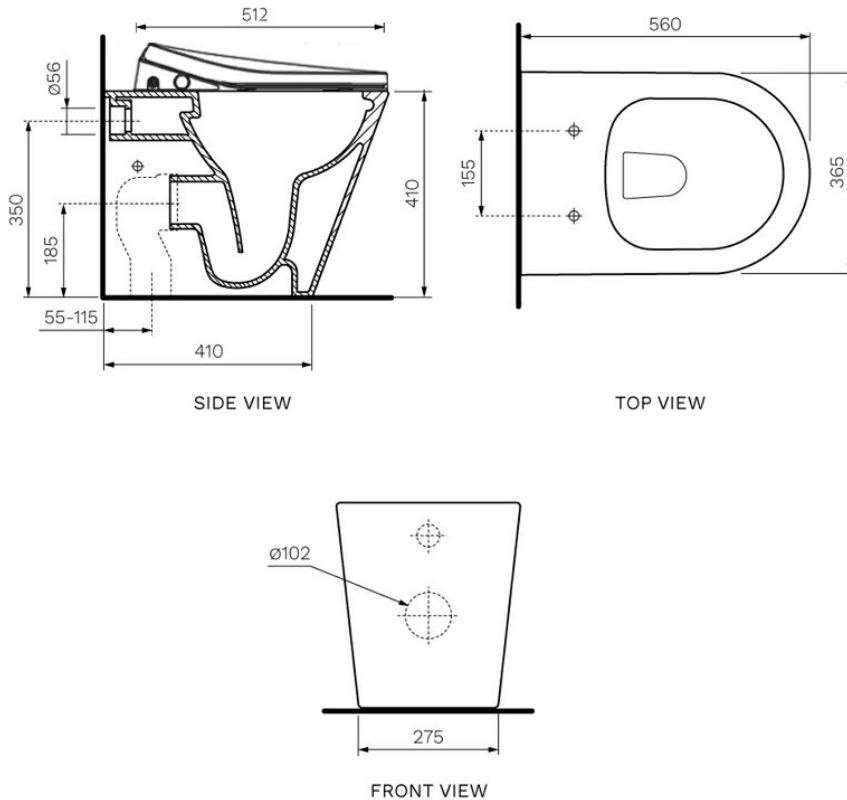

**LINFA FRESCA E-BIDET BACK TO WALL PAN GLOSS WHITE**

PN770-BD  
\$1989

ELEMENTI

**Backflow Prevention**

A.V.B - Atmospheric Vacuum Breaker as per AS/NZS 2845.1:2022

**Adjustable Water Temperature & Volume**

Water Temperature and Volume are adjustable allowing the user to tune to their level of comfort.

**Adjustable Heated Seat**

A heated toilet seat provides enhanced comfort by eliminating the shock of sitting on a cold surface, making bathroom visits more pleasant, especially in colder weather.