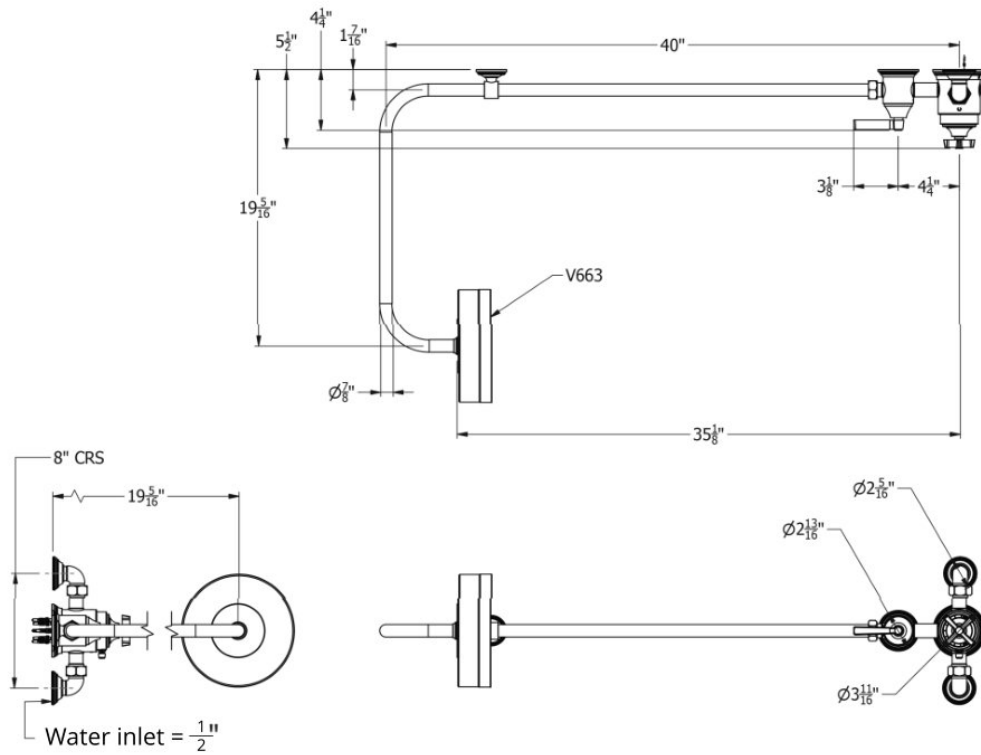

STYLE MODERNE 1 X STOP THERMOSTATIC COLUMN SHOWER -  
METAL LEVER & METAL CROSS TOP CHROME

SH6K7XM.CP  
POA

SAMUEL HEATH  
for a life less ordinary

|           |                            |                             |
|-----------|----------------------------|-----------------------------|
| <b>10</b> | Guarantee                  | 10 Year Guarantee           |
|           | Made in the United Kingdom |                             |
|           | Indent Only                | Contact us for availability |

The Style Moderne Collection, a range inspired by the grace and glamour of the Art Deco age. Manufactured in the heart of England since 1820, Samuel Heath have become renowned for beautifully designed and intricately crafted bathroom fittings. Blending traditional skills with the very latest technology, resulting in a creation of distinctive designs for interior designers, architects and homeowners all around the world.